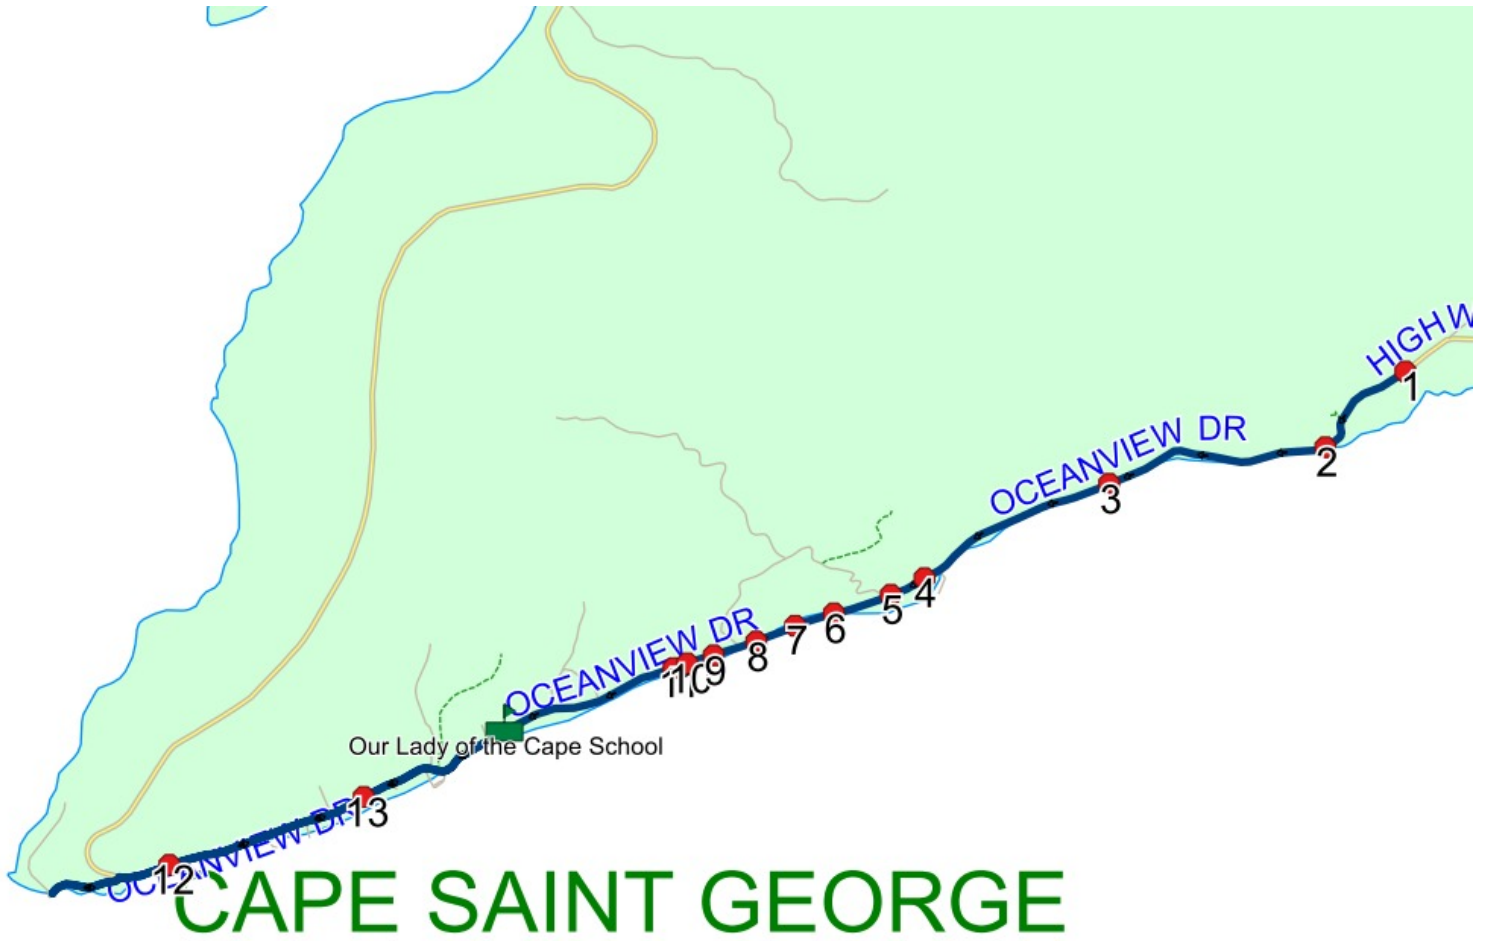

## Route: 18-070-1 Run: 18-070-1 AM

**Route:** 18-070-1 **Operator:** Buckle's Busing  
**Vehicle:** 18-070-1  
**Description:**  
**Schools:** Our Lady of the Cape School (096)

**Run:** 18-070-1 AM **Description:**  
**Stops:** 14 **Schools:** **Start Time:** 7:45 AM **End Time:** 8:16 AM (31 min)  
 Our Lady of the Cape School **Eff:**  
 2018-09-01 **Ret:** 2023-06-30

## Route: 18-070-1 Run: 18-070-1 PM

**Route:** 18-070-1 **Operator:** Buckle's Busing  
**Vehicle:** 18-070-1  
**Description:**  
**Schools:** Our Lady of the Cape School (096)

**Run:** 18-070-1 PM **Description:**  
**Stops:** 14 **Schools:** **Start Time:** 2:05 PM **End Time:** 3:11 PM (66 min)  
 Our Lady of the Cape School **Eff:**  
 2018-09-01 **Ret:** 2023-06-30

#	Arrival	Departure	Description
1	2:05 PM	2:40 PM	Our Lady of the Cape School Driveway
2	2:42 PM	2:43 PM	1041 OCEANVIEW DR
3	2:45 PM	2:46 PM	1317 OCEANVIEW DR
4	2:57 PM		683 OCEANVIEW DR
5	2:57 PM	2:58 PM	659 OCEANVIEW DR
6	2:58 PM	2:59 PM	613 OCEANVIEW DR
7	3:00 PM		558 OCEANVIEW DR
8	3:01 PM		497 OCEANVIEW DR
9	3:01 PM	3:02 PM	449 OCEANVIEW DR
10	3:02 PM	3:03 PM	381 OCEANVIEW DR
11	3:03 PM		347 OCEANVIEW DR
12	3:06 PM		258 OCEANVIEW DR
13	3:09 PM	3:10 PM	148 MAIN RD, SHEAVES COVE
14	3:11 PM	3:12 PM	327 MAIN RD, SHEAVES COVE

Route: 18-070-1 Run: 18-070-1 PM