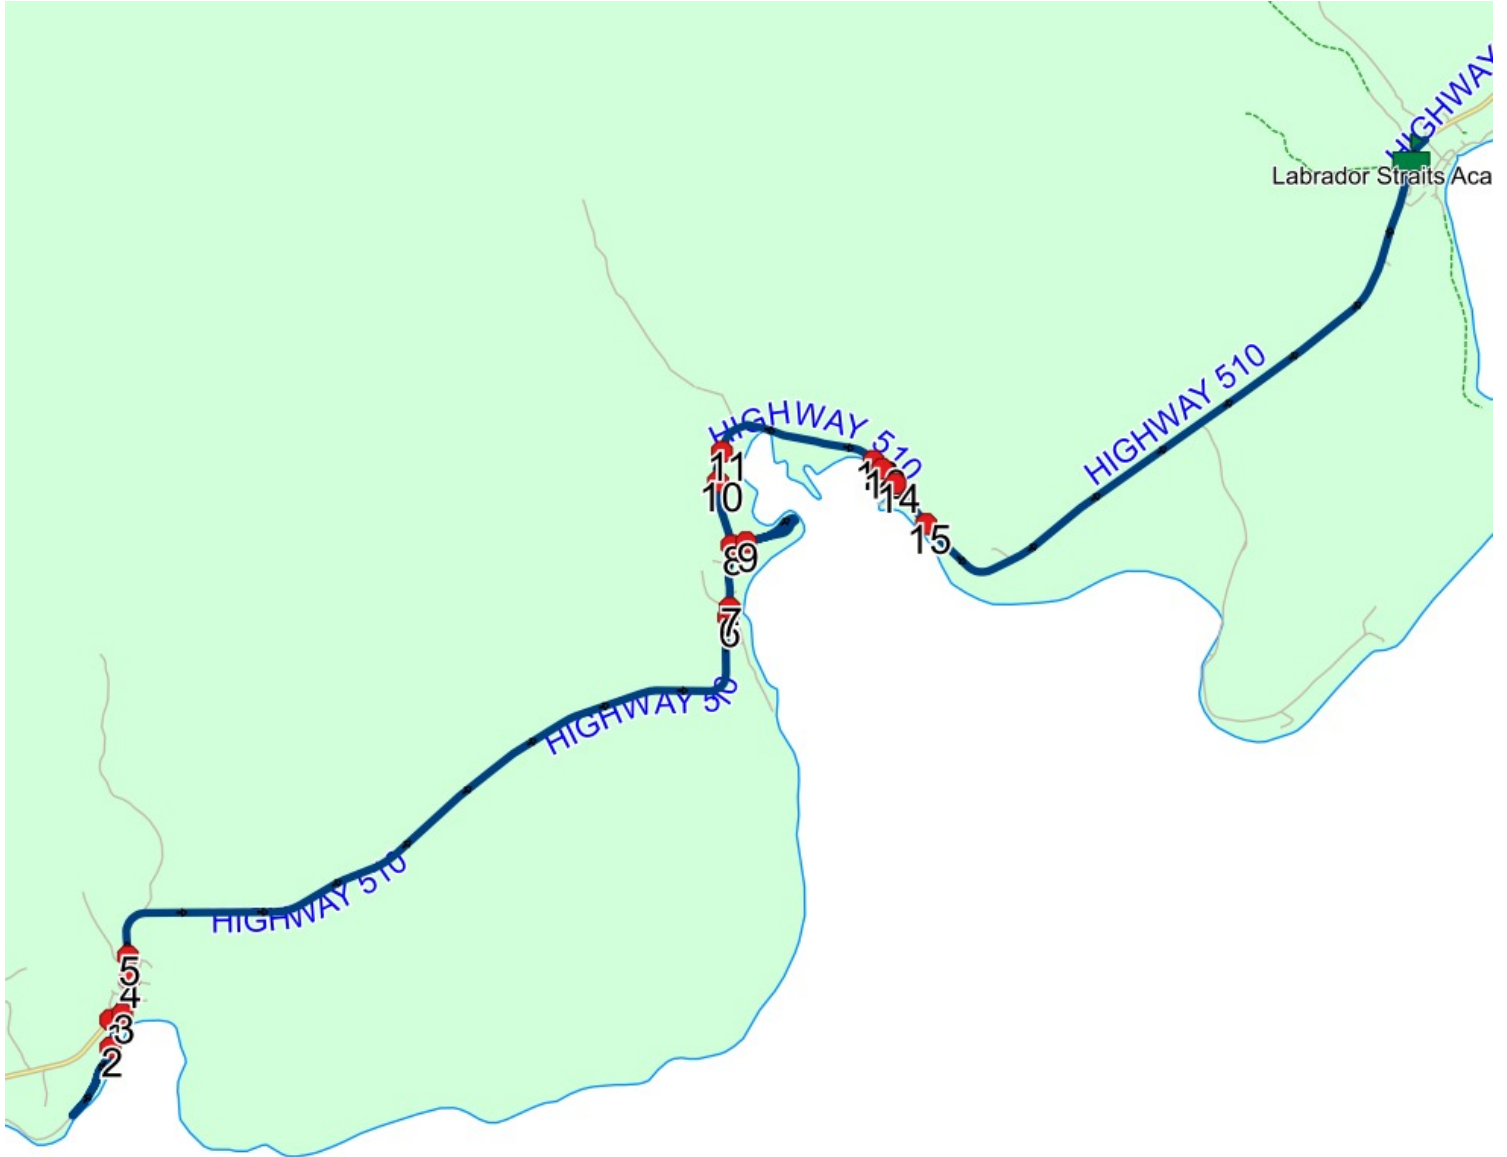

## Route: 15-067-1 Run: 15-067-1 AM

**Route:** 15-067-1 **Operator:** TMN Busing Ltd

**Vehicle:** 15-067-1

**Description:**

**Schools:** Labrador Straits Academy (487)

**Run:** 15-067-1 AM

**Stops:** 16

**Start Time:** 7:42 AM

**Description:**

**End Time:** 8:27 AM (45 min)

**Schools:** Labrador Straits Academy

#	Arrival	Departure	Description
1		7:42 AM	HIGHWAY 510
2		7:48 AM	20 OCEANVIEW DR
3	7:49 AM	7:50 AM	OCEANVIEW DR & LODGE RD
4		7:51 AM	HIGHWAY 510 & PLEASANT ST
5		7:52 AM	HIGHWAY 510 & HILLSIDE DR
6		8:02 AM	HIGHWAY 510 & HARBOUR DR
7	8:02 AM	8:03 AM	HIGHWAY 510 & SESAME ST
8		8:04 AM	HIGHWAY 510 & BUCKLES POINT RD
9		8:05 AM	BUCKLES POINT RD & PHILLIPS DR
10		8:10 AM	76 HIGHWAY 510
11		8:11 AM	84 HIGHWAY 510
12	8:13 AM	8:14 AM	HIGHWAY 510 & BOATS COVE BROOK ST
13		8:14 AM	HIGHWAY 510 & WATER ST
14		8:15 AM	ENGLISH POINT RD & SPRUCE AVE
15		8:16 AM	63 ENGLISH POINT RD
16	8:25 AM	8:27 AM	Labrador Straits Academy Driveway

Route: 15-067-1 Run: 15-067-1 AM

Start Time: 2:55 PM

Description:

End Time: 3:56 PM (61 min)

Schools: Labrador Straits Academy

#	Arrival	Departure	Description
1	2:55 PM	3:10 PM	Labrador Straits Academy Driveway
2	3:19 PM		63 ENGLISH POINT RD
3	3:20 PM	3:21 PM	ENGLISH POINT RD & SPRUCE AVE
4	3:21 PM	3:22 PM	HIGHWAY 510 & WATER ST
5	3:22 PM		HIGHWAY 510 & BOATS COVE BROOK ST
6	3:24 PM	3:25 PM	84 HIGHWAY 510
7	3:25 PM	3:26 PM	76 HIGHWAY 510
8	3:27 PM		HIGHWAY 510 & BUCKLES POINT RD
9	3:28 PM	3:29 PM	BUCKLES POINT RD & PHILLIPS DR
10	3:34 PM		HIGHWAY 510 & SESAME ST
11	3:34 PM	3:35 PM	HIGHWAY 510 & HARBOUR DR
12	3:45 PM		HIGHWAY 510 & HILLSIDE DR
13	3:45 PM	3:46 PM	HIGHWAY 510 & PLEASANT ST
14	3:47 PM	3:48 PM	OCEANVIEW DR & LODGE RD
15	3:49 PM		20 OCEANVIEW DR
16	3:56 PM		HIGHWAY 510