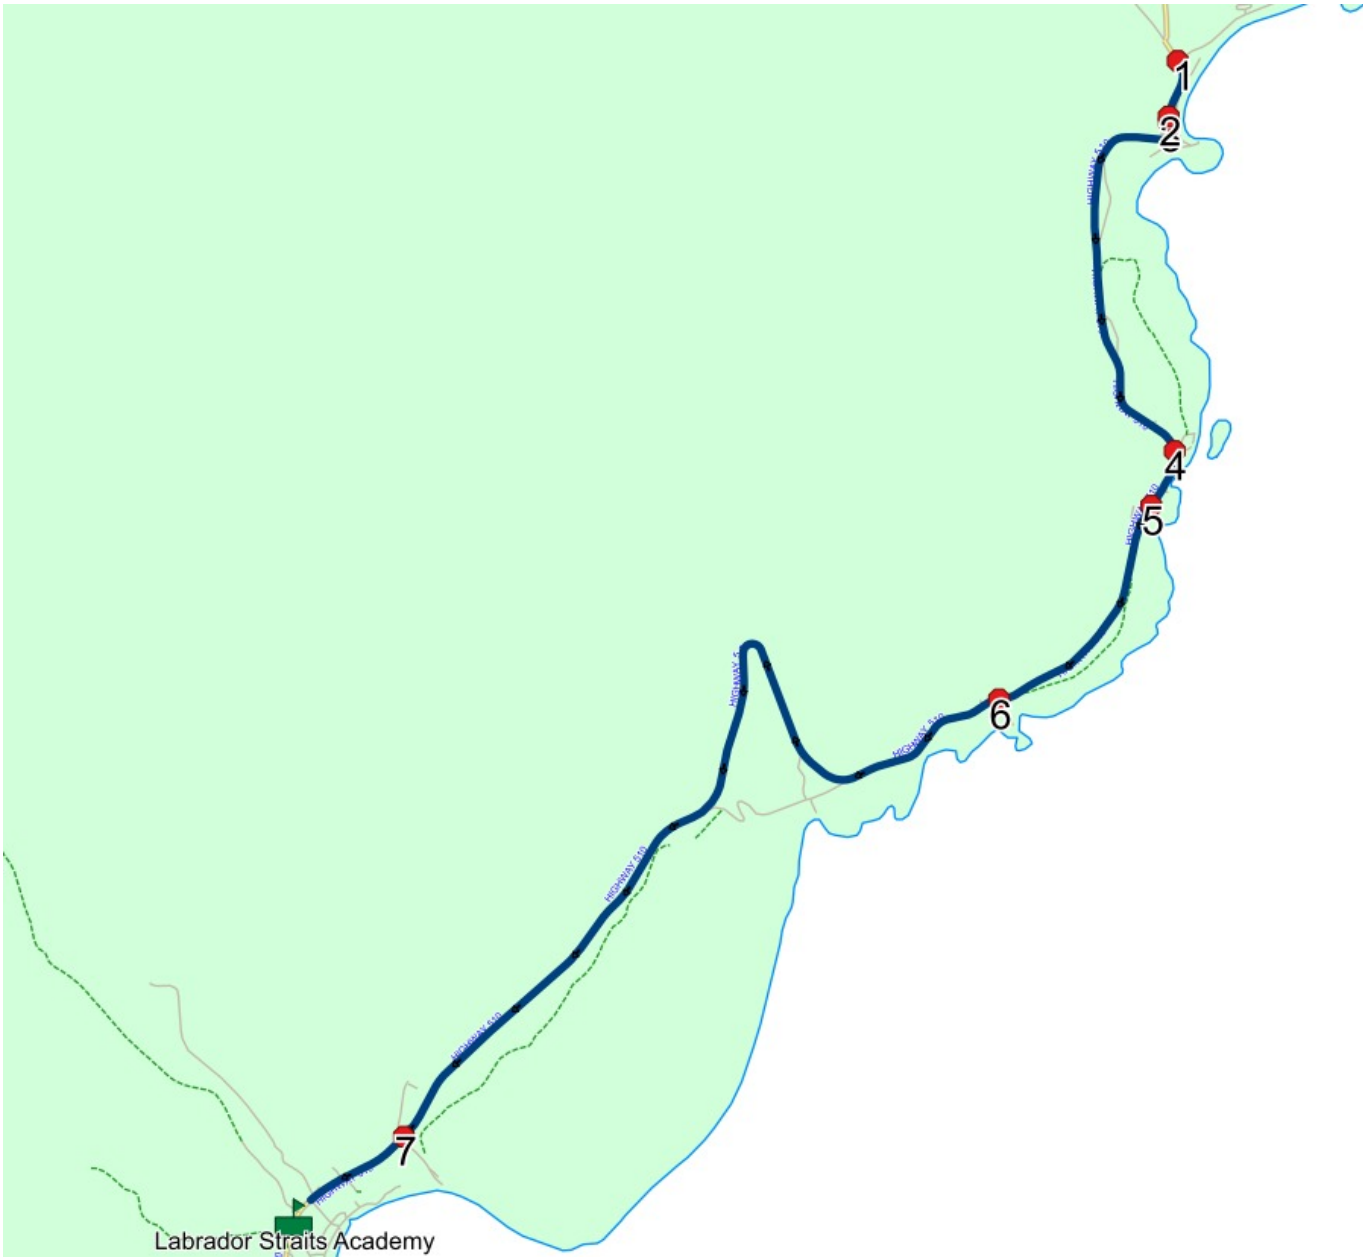

Start Time: 8:02 AM

Description:

End Time: 8:27 AM (24 min)

Schools: Labrador Straits Academy

#	Arrival	Departure	Description
1	8:02 AM	8:03 AM	HIGHWAY 510
2	8:03 AM	8:04 AM	1 HIGHWAY 510
3		8:04 AM	PINWARE
4		8:09 AM	HIGHWAY 510 & MCDONALD DR
5		8:10 AM	209 HIGHWAY 510
6		8:13 AM	CAPSTAN ISLAND
7	8:23 AM	8:24 AM	HIGHWAY 510 & HILLSIDE DR
8	8:25 AM	8:27 AM	Labrador Straits Academy Driveway

Route: 15-067-2 Run: 15-067-2 AM

#	Arrival	Departure	Description
1	7:28 AM	7:29 AM	
2		7:33 AM	21 MAIN HIGHWAY
3		7:34 AM	80 MAIN HIGHWAY
4		7:36 AM	121 MAIN HIGHWAY
5	8:30 AM	8:31 AM	Labrador Straits Academy Driveway

---

Route: 19-157-1 Run: 19-157-1 AM

#	Arrival	Departure	Description
1	2:55 PM	3:10 PM	Labrador Straits Academy Driveway
2	4:04 PM		121 MAIN HIGHWAY
3	4:06 PM		80 MAIN HIGHWAY
4	4:07 PM	4:08 PM	21 MAIN HIGHWAY
5	4:11 PM	4:12 PM	

---

Route: 19-157-1 Run: 19-157-1 PM