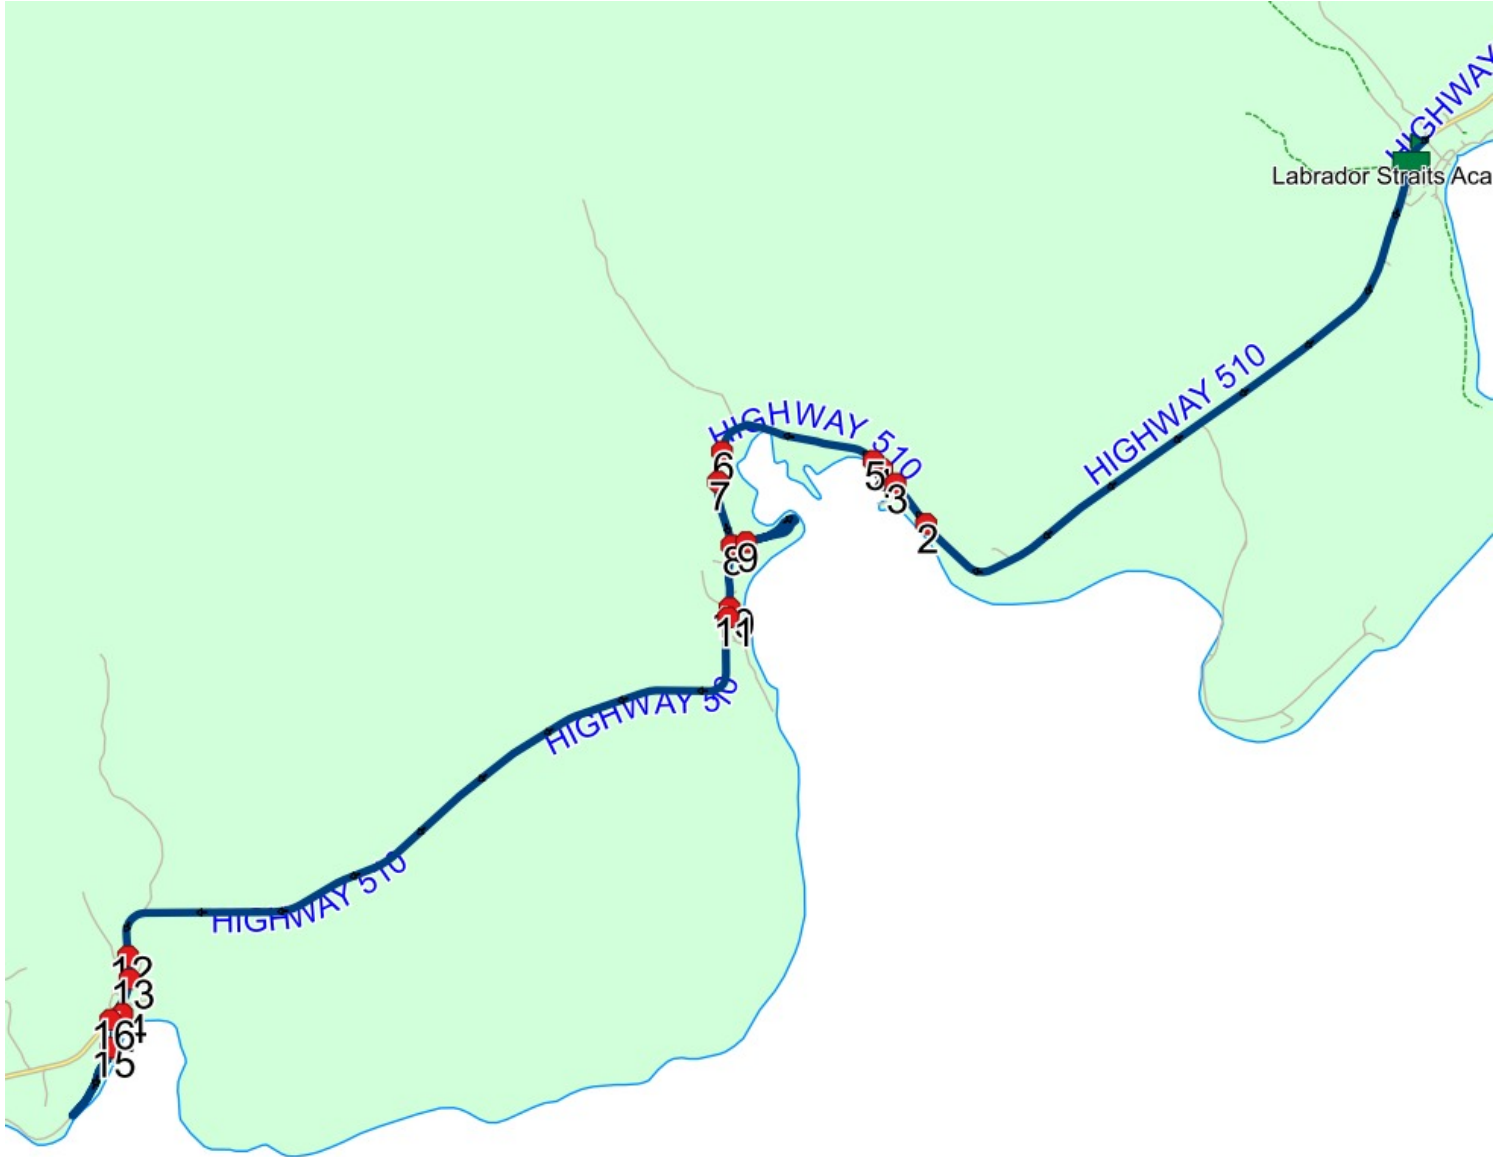

**Description:**

**End Time:** 8:27 AM (45 min)

**Schools:** Labrador Straits Academy

#	Arrival	Departure	Description
1		7:42 AM	HIGHWAY 510
2		7:48 AM	20 OCEANVIEW DR
3	7:49 AM	7:50 AM	OCEANVIEW DR & LODGE RD
4		7:51 AM	HIGHWAY 510 & PLEASANT ST
5		7:52 AM	HIGHWAY 510 & HILLSIDE DR
6		8:02 AM	HIGHWAY 510 & HARBOUR DR
7	8:02 AM	8:03 AM	HIGHWAY 510 & SESAME ST
8		8:04 AM	HIGHWAY 510 & BUCKLES POINT RD
9		8:05 AM	BUCKLES POINT RD & PHILLIPS DR
10		8:10 AM	76 HIGHWAY 510
11		8:11 AM	84 HIGHWAY 510
12	8:13 AM	8:14 AM	HIGHWAY 510 & BOATS COVE BROOK ST
13		8:14 AM	HIGHWAY 510 & WATER ST
14		8:15 AM	ENGLISH POINT RD & SPRUCE AVE
15		8:16 AM	63 ENGLISH POINT RD
16	8:25 AM	8:27 AM	Labrador Straits Academy Driveway

Start Time: 2:55 PM

Description:

End Time: 3:56 PM (61 min)

Schools: Labrador Straits Academy

#	Arrival	Departure	Description
1	2:55 PM	3:10 PM	Labrador Straits Academy Driveway
2	3:19 PM		63 ENGLISH POINT RD
3	3:20 PM	3:21 PM	ENGLISH POINT RD & SPRUCE AVE
4	3:21 PM	3:22 PM	HIGHWAY 510 & WATER ST
5	3:22 PM		HIGHWAY 510 & BOATS COVE BROOK ST
6	3:24 PM	3:25 PM	84 HIGHWAY 510
7	3:25 PM	3:26 PM	76 HIGHWAY 510
8	3:27 PM		HIGHWAY 510 & BUCKLES POINT RD
9	3:28 PM	3:29 PM	BUCKLES POINT RD & PHILLIPS DR
10	3:34 PM		HIGHWAY 510 & SESAME ST
11	3:34 PM	3:35 PM	HIGHWAY 510 & HARBOUR DR
12	3:45 PM		HIGHWAY 510 & HILLSIDE DR
13	3:45 PM	3:46 PM	HIGHWAY 510 & PLEASANT ST
14	3:47 PM	3:48 PM	OCEANVIEW DR & LODGE RD
15	3:49 PM		20 OCEANVIEW DR
16	3:56 PM		HIGHWAY 510

Route: 15-067-1 Run: 15-067-1 PM

#	Arrival	Departure	Description
1	7:28 AM	7:29 AM	
2		7:33 AM	21 MAIN HIGHWAY
3		7:34 AM	80 MAIN HIGHWAY
4		7:36 AM	121 MAIN HIGHWAY
5	8:30 AM	8:31 AM	Labrador Straits Academy Driveway

---

Route: 19-157-1 Run: 19-157-1 AM