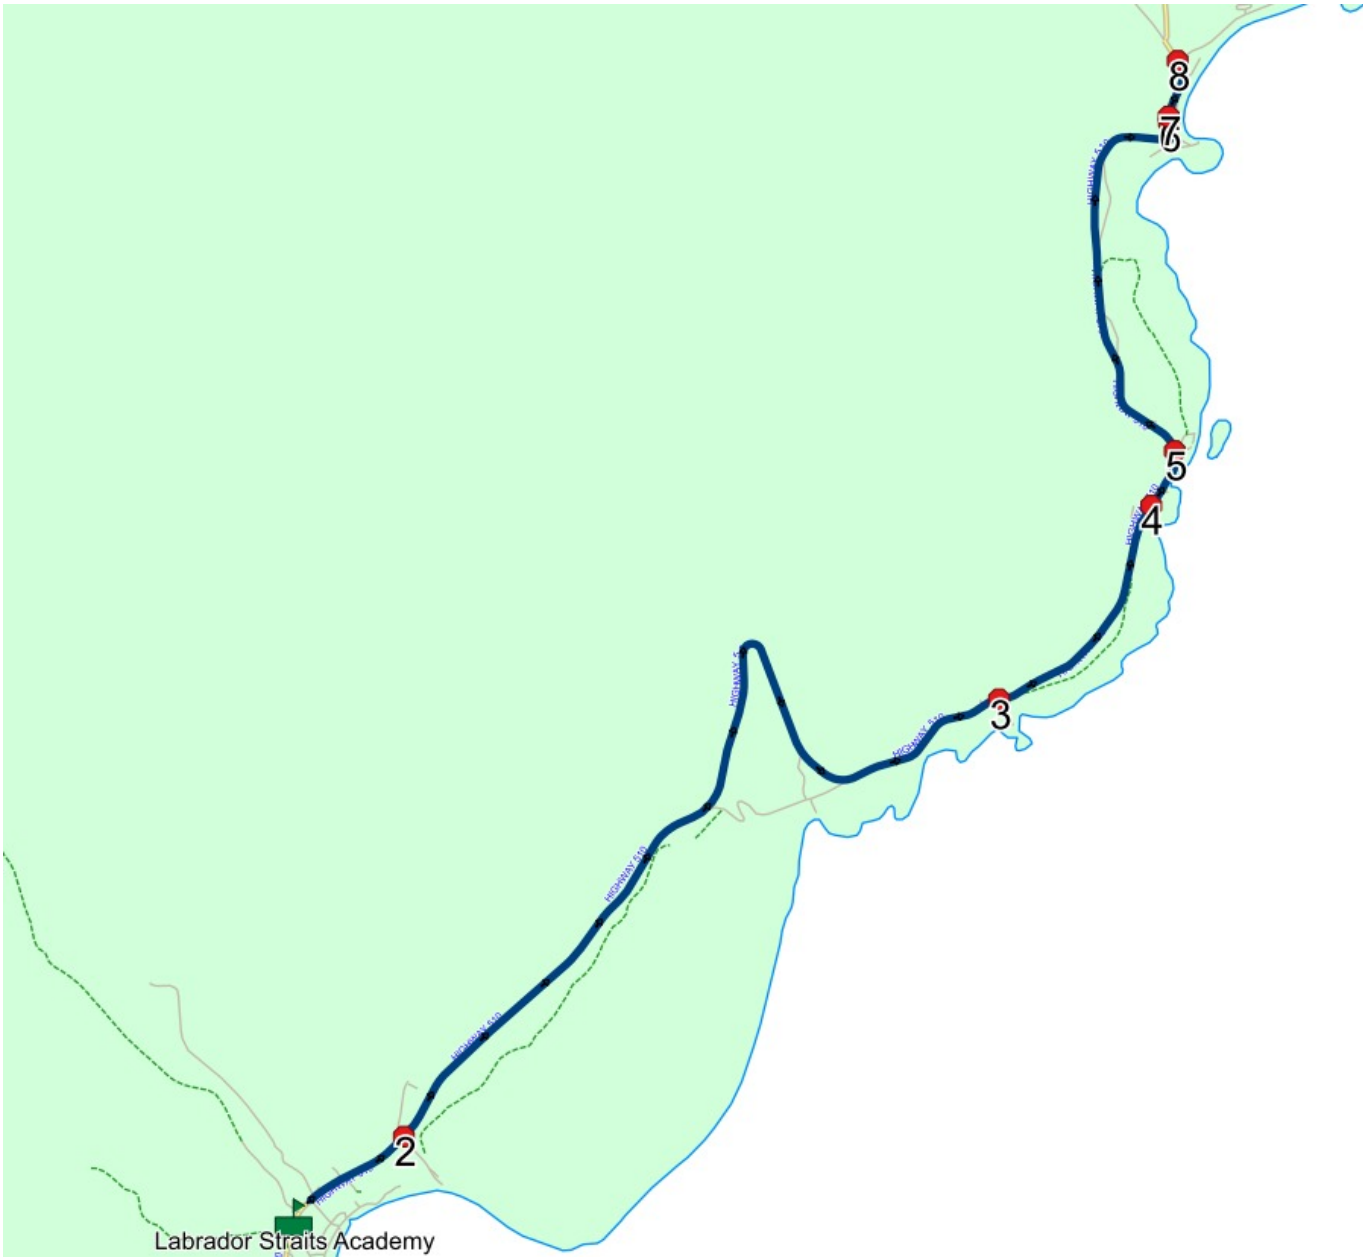

Route: 15-067-2 Run: 15-067-2 PM

Route: 15-067-2 **Operator:** TMN Busing Ltd
Vehicle: 15-067-2
Description:
Schools: Labrador Straits Academy (487)

Run: 15-067-2 PM **Description:**
Stops: 8 **Start Time:** 2:55 PM **End Time:** 3:33 PM (38 min)
Schools: Labrador Straits Academy

#	Arrival	Departure	Description
1	2:55 PM	3:10 PM	Labrador Straits Academy Driveway
2	3:11 PM	3:12 PM	HIGHWAY 510 & HILLSIDE DR
3	3:22 PM	3:23 PM	CAPSTAN ISLAND
4	3:25 PM		209 HIGHWAY 510
5	3:26 PM	3:27 PM	HIGHWAY 510 & MCDONALD DR
6	3:31 PM		PINWARE
7	3:31 PM	3:32 PM	1 HIGHWAY 510
8	3:33 PM		HIGHWAY 510

Route: 15-067-2 Run: 15-067-2 PM