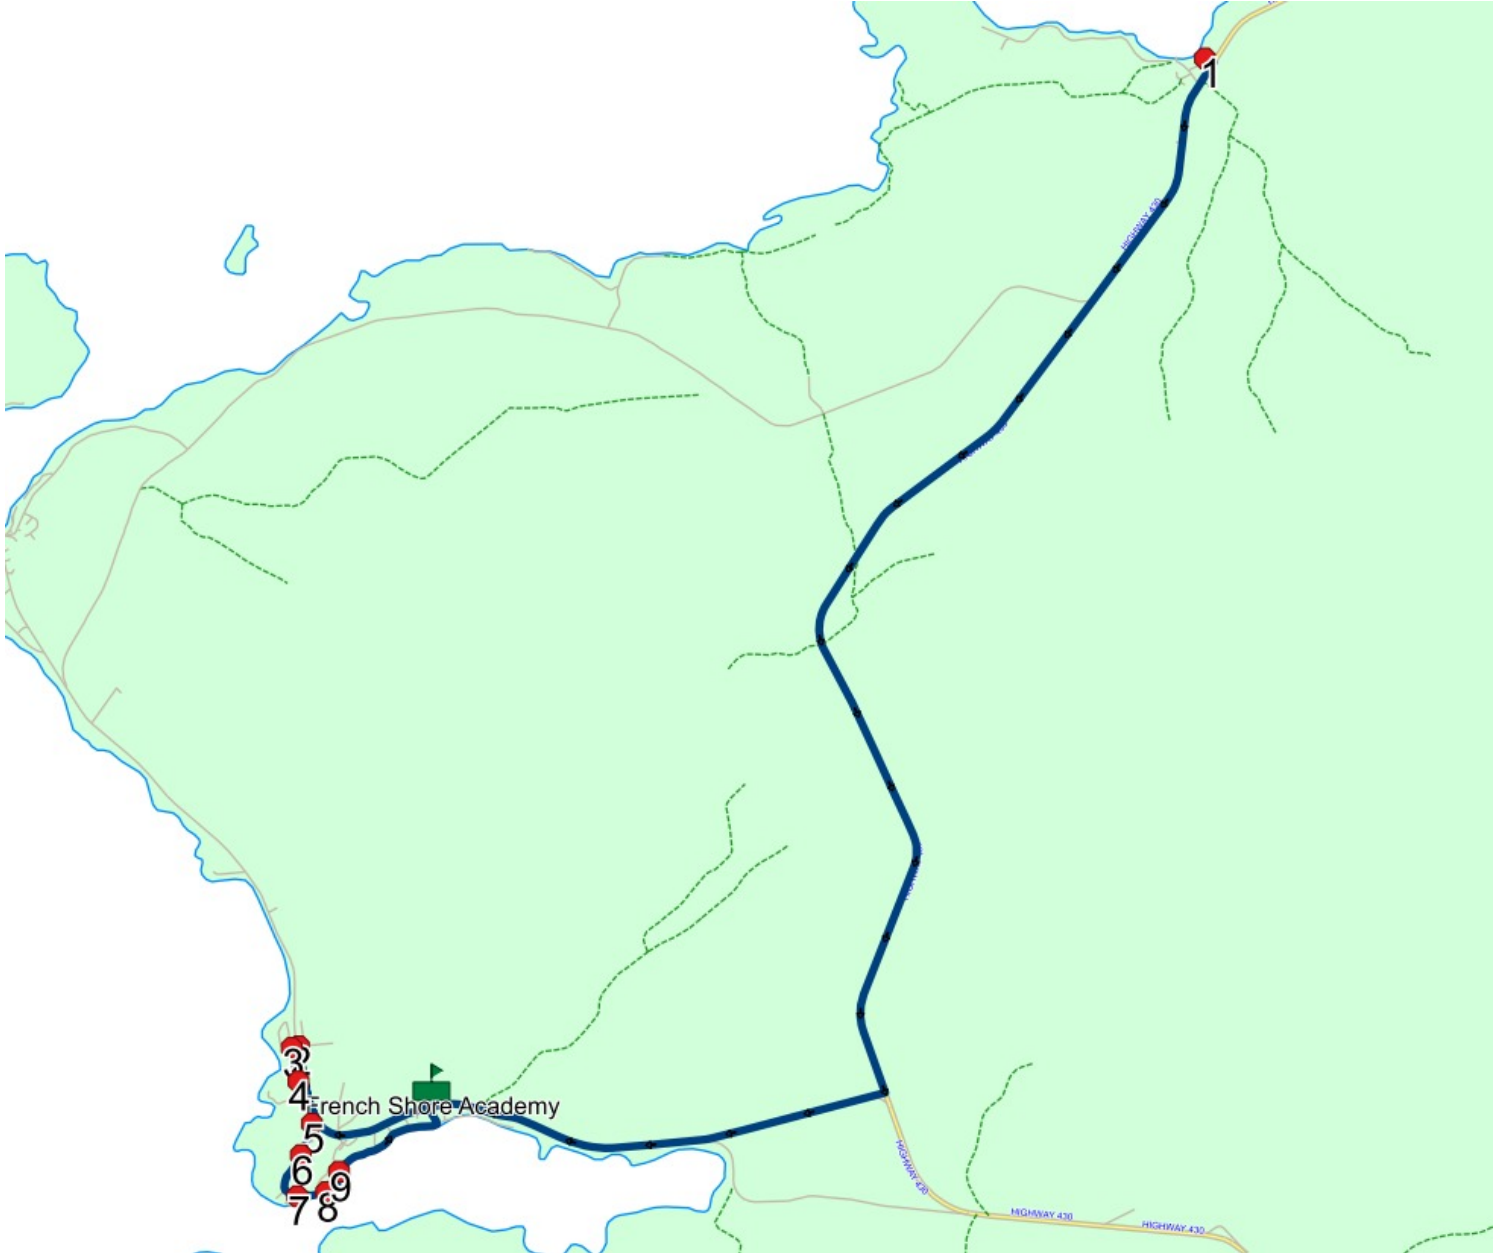

Route: PS 03 Run: FSA 03 PM

Route: PS 04 Run: FSA 04 AM_s1

Route: PS 04 **Operator:** NLESD (Western)
Vehicle: 313-15
Description:
Schools: French Shore Academy (488)

Run: FSA 04 AM_s1 **Description:** Eddies Cove East/ Port Saunders
Stops: 10 **Start Time:** 7:47 AM **End Time:** 8:32 AM (45 min)
Schools: French Shore Academy

#	Arrival	Departure	Description
1	7:47 AM	7:48 AM	6 MAIN ST
2		8:16 AM	FISHER ST & TAYLOR RD
3	8:18 AM	8:19 AM	19 SUNSET DRIVE
4	8:19 AM	8:20 AM	5 SUNSET DRIVE
5		8:22 AM	214 MAIN ST
6		8:23 AM	191 MAIN ST
7		8:25 AM	177 MAIN ST
8	8:25 AM	8:26 AM	150 MAIN ST
9		8:26 AM	138 MAIN ST
10	8:30 AM	8:32 AM	French Shore Academy

Route: PS 04 Run: FSA 04 AM_s1

Route: PS 04 Run: FSA 04 PM_s1

Route: PS 04 **Operator:** NLESD (Western)
Vehicle: 313-15
Description:
Schools: French Shore Academy (488)

Run: FSA 04 PM_s1 **Description:** Eddies Cove East/ Port Saunders
Stops: 10 **Start Time:** 2:55 PM **End Time:** 3:53 PM (58 min)
Schools: French Shore Academy

#	Arrival	Departure	Description
1	2:55 PM	3:10 PM	French Shore Academy
2	3:13 PM		138 MAIN ST
3	3:14 PM	3:15 PM	150 MAIN ST
4	3:15 PM		177 MAIN ST
5	3:16 PM	3:17 PM	191 MAIN ST
6	3:18 PM		214 MAIN ST
7	3:20 PM	3:21 PM	5 SUNSET DRIVE
8	3:22 PM	3:23 PM	19 SUNSET DRIVE
9	3:23 PM	3:24 PM	FISHER ST & TAYLOR RD
10	3:52 PM	3:53 PM	6 MAIN ST