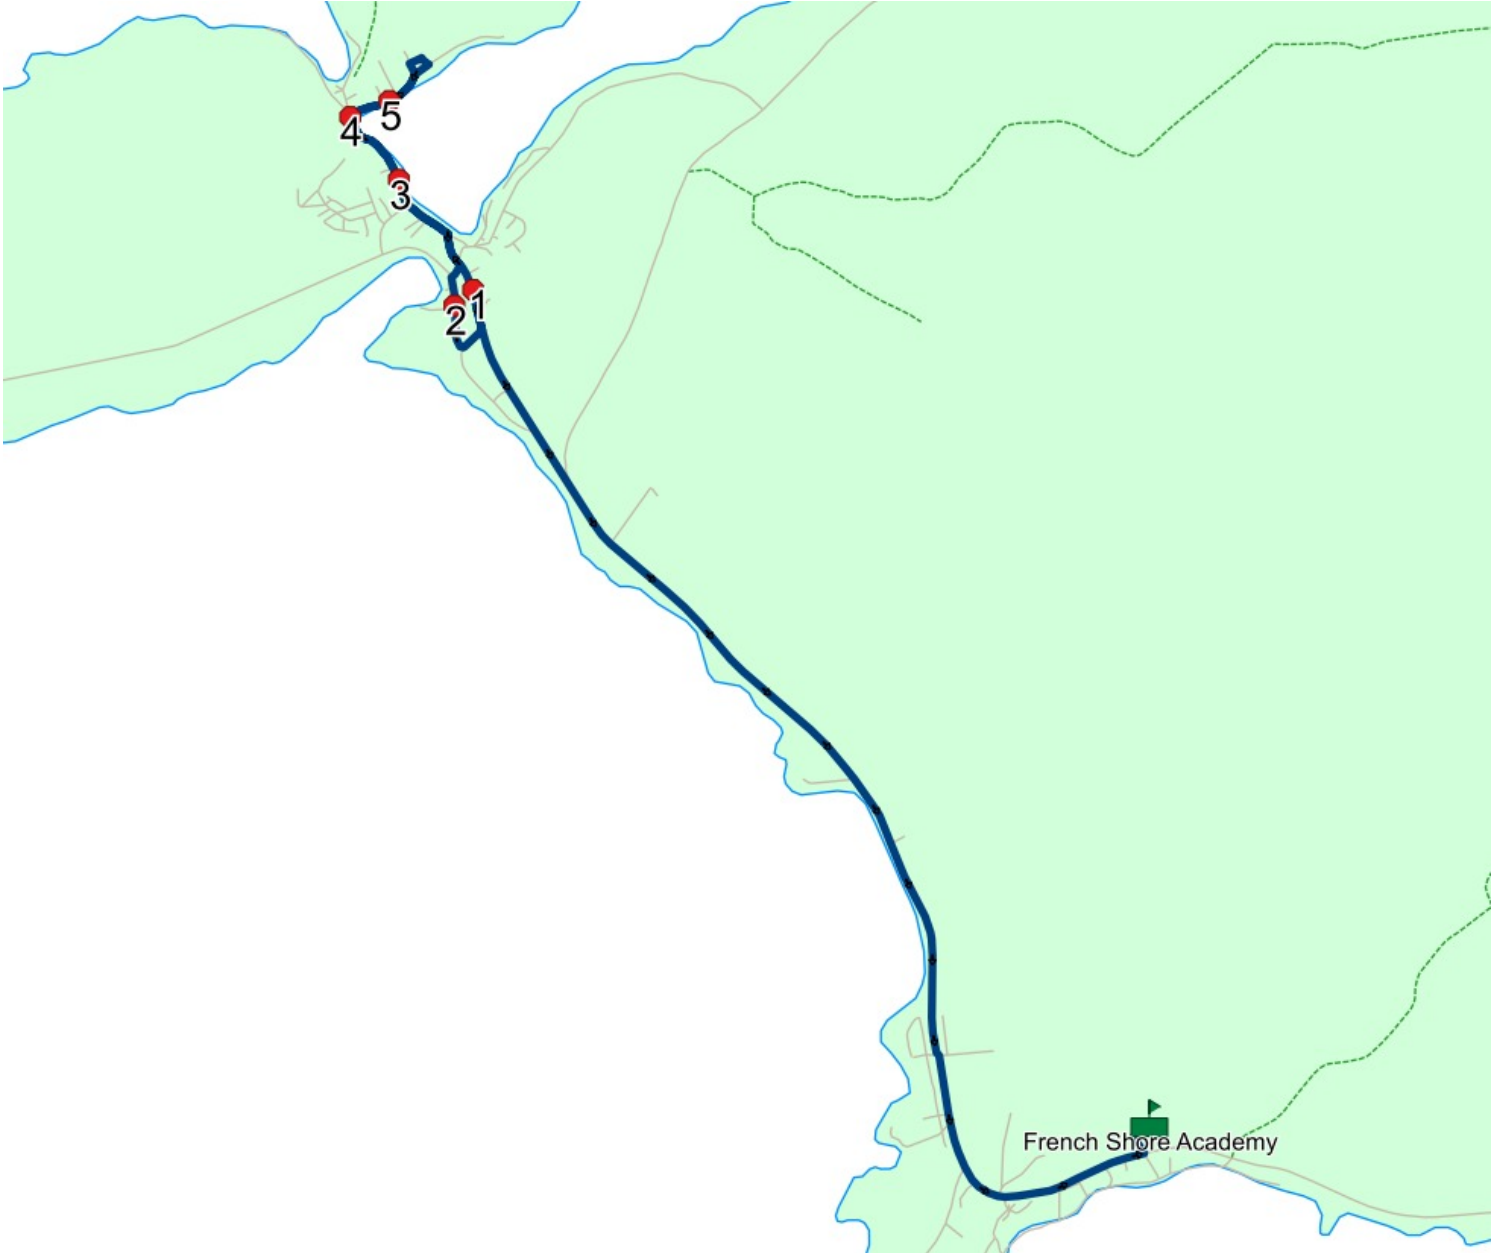

Route: PS 01 Run: FSA 01 AM_s1

Route: PS 01 **Operator:** NLESD (Western)
Vehicle: 319-15
Description:
Schools: French Shore Academy (488)

Run: FSA 01 AM_s1 **Description:** Port au Choix - Wavy's Run
Stops: 6 **Start Time:** 7:53 AM **End Time:** 8:32 AM (39 min)
Schools: French Shore Academy

#	Arrival	Departure	Description
1	7:53 AM	7:54 AM	38 FISHER ST
2	7:56 AM	7:57 AM	13 LAVERS DR
3	8:00 AM	8:01 AM	Wu's Restaurant
4	8:02 AM	8:03 AM	119 FISHER ST
5		8:04 AM	14 BELANGER ST
6	8:30 AM	8:32 AM	French Shore Academy

Route: PS 01 Run: FSA 01 AM_s1