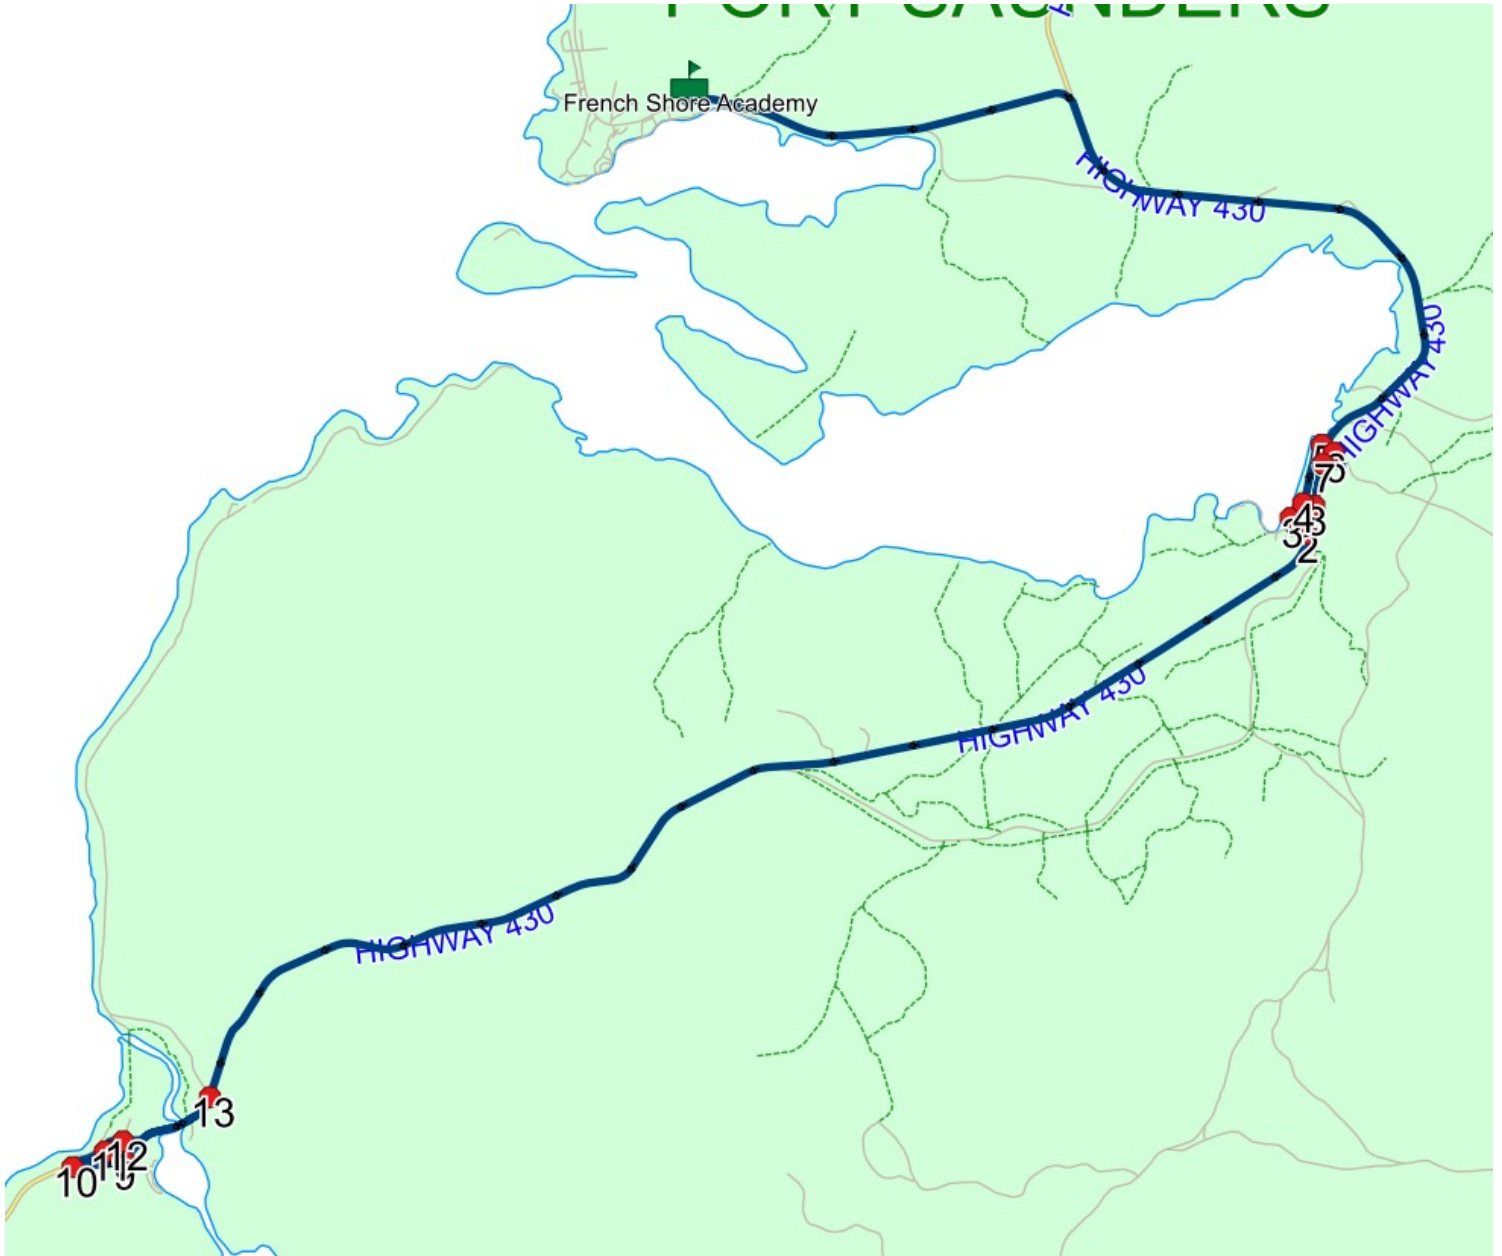

Route: PS 03 Run: FSA 03 AM

Route: PS 03 Run: FSA 03 PM

Route: PS 03 **Operator:** NLESD (Western)
Vehicle: 316-15
Description:
Schools: French Shore Academy (488)

Run: FSA 03 PM **Description:** River of Ponds/ Hawks Bay
Stops: 13 **Start Time:** 2:55 PM **End Time:** 4:09 PM (74 min)
Schools: French Shore Academy

#	Arrival	Departure	Description
1	2:55 PM	3:10 PM	French Shore Academy
2	3:31 PM		2 BAYVIEW DR
3	3:33 PM		33 BAYVIEW DR
4	3:34 PM		54 BAYVIEW DR
5	3:36 PM	3:37 PM	96 BAYVIEW DR
6	3:37 PM	3:38 PM	12 BOWATER DR Ret: 2022-06-30
7	3:40 PM	3:41 PM	52 MAIN ST (C & P TAKEOUT)
8	3:42 PM		24 HIGHWAY 430 (BELL ALIANT BUILDING) Ret: 2022-06-30
9	4:01 PM		48 MAIN RD
10	4:02 PM	4:03 PM	1 HIGH ST
11	4:04 PM	4:05 PM	HARPOON RD & CHURCH ST
12	4:06 PM		2 ST & 1 ST
13	4:08 PM	4:09 PM	HIGHWAY 430 & SPIRITY COVE RD

Route: PS 03 Run: FSA 03 PM

Route: PS 04 Run: FSA 04 AM_s1

Route: PS 04 **Operator:** NLESD (Western)
Vehicle: 313-15
Description:
Schools: French Shore Academy (488)

Run: FSA 04 AM_s1 **Description:** Eddies Cove East/ Port Saunders
Stops: 10 **Start Time:** 7:47 AM **End Time:** 8:32 AM (45 min)
Schools: French Shore Academy