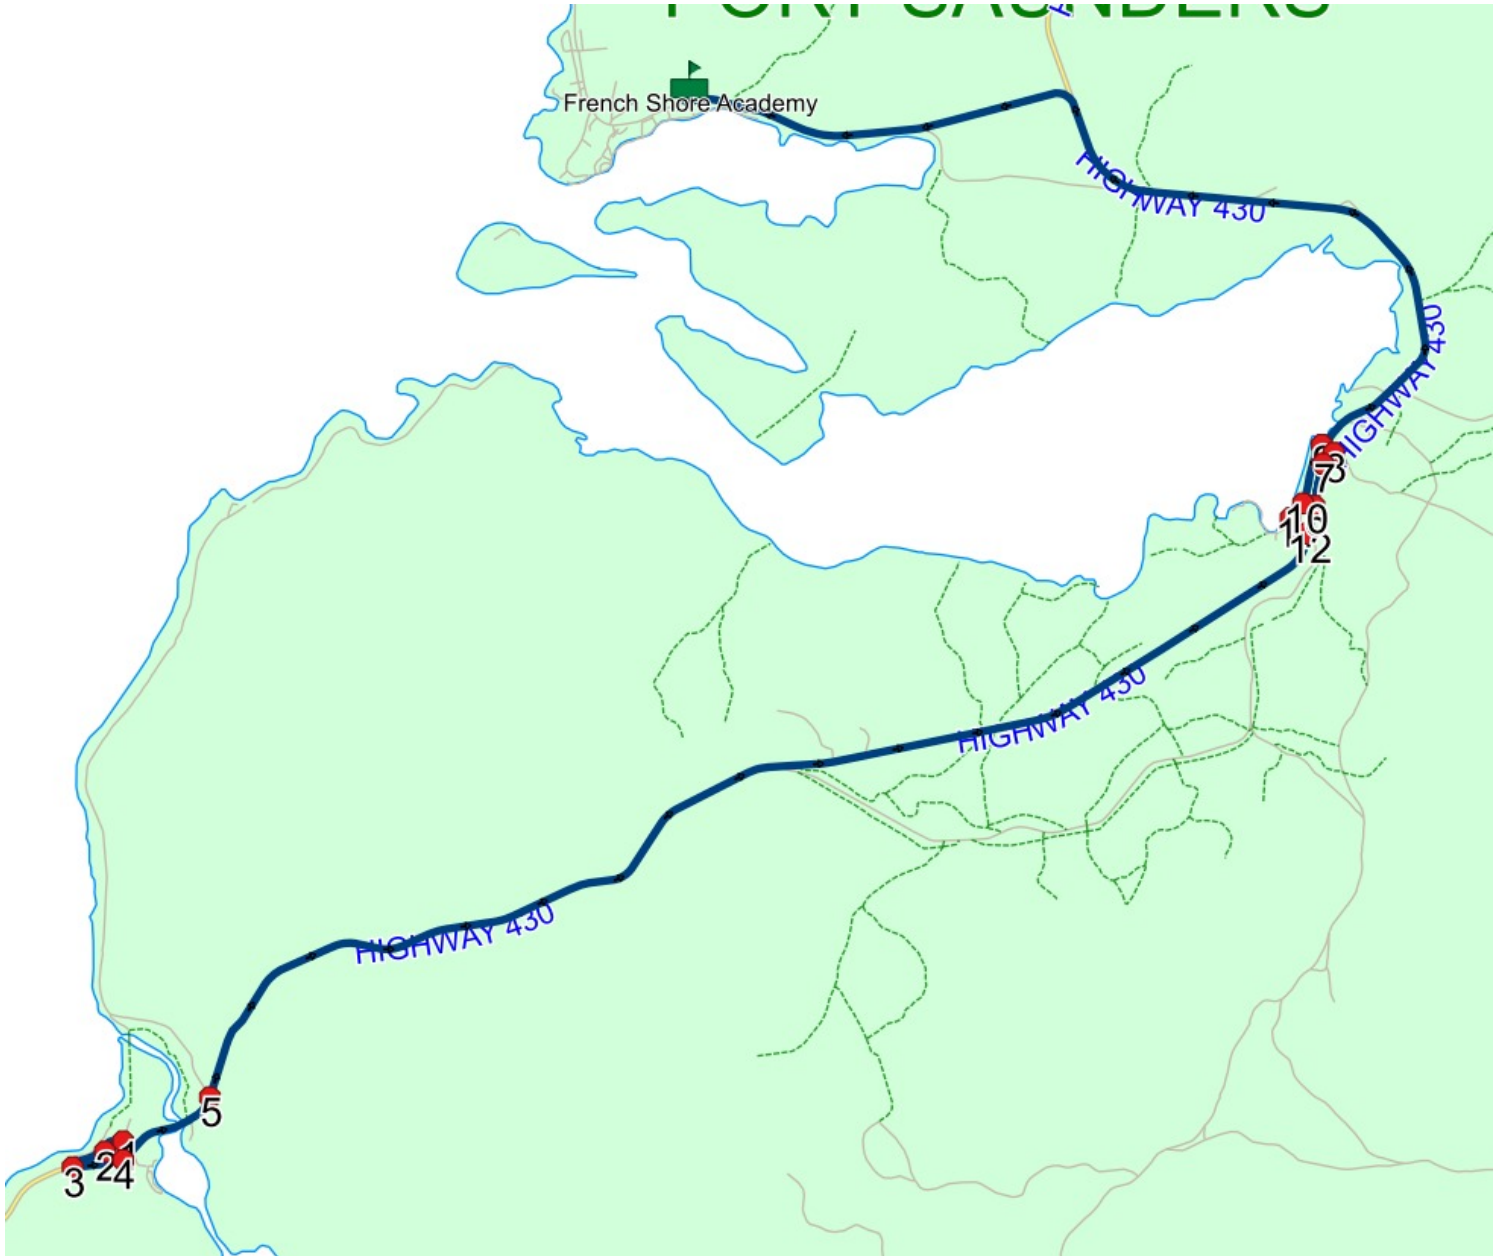

Route: PS 03 Run: FSA 03 AM

Route: PS 03 Operator: NLESD (Western)
Vehicle: 316-15
Description:
Schools: French Shore Academy (488)

Run: FSA 03 AM Description: River of Ponds/ Hawks Bay
Stops: 13 Start Time: 7:34 AM End Time: 8:32 AM (58 min)
Schools: French Shore Academy

#	Arrival	Departure	Description
1	7:34 AM	7:35 AM	2 ST & 1 ST
2	7:35 AM	7:36 AM	HARPOON RD & CHURCH ST
3	7:37 AM	7:38 AM	1 HIGH ST
4	7:39 AM	7:40 AM	48 MAIN RD
5		7:41 AM	HIGHWAY 430 & SPIRITY COVE RD
6	7:58 AM	7:59 AM	24 HIGHWAY 430 (BELL ALIANT BUILDING) Ret: 2022-06-30
7	7:59 AM	8:00 AM	52 MAIN ST (C & P TAKEOUT)
8		8:01 AM	12 BOWATER DR Ret: 2022-06-30
9	8:03 AM	8:04 AM	96 BAYVIEW DR
10	8:05 AM	8:06 AM	54 BAYVIEW DR
11	8:06 AM	8:07 AM	33 BAYVIEW DR
12		8:09 AM	2 BAYVIEW DR
13	8:30 AM	8:32 AM	French Shore Academy

Route: PS 03 Run: FSA 03 AM