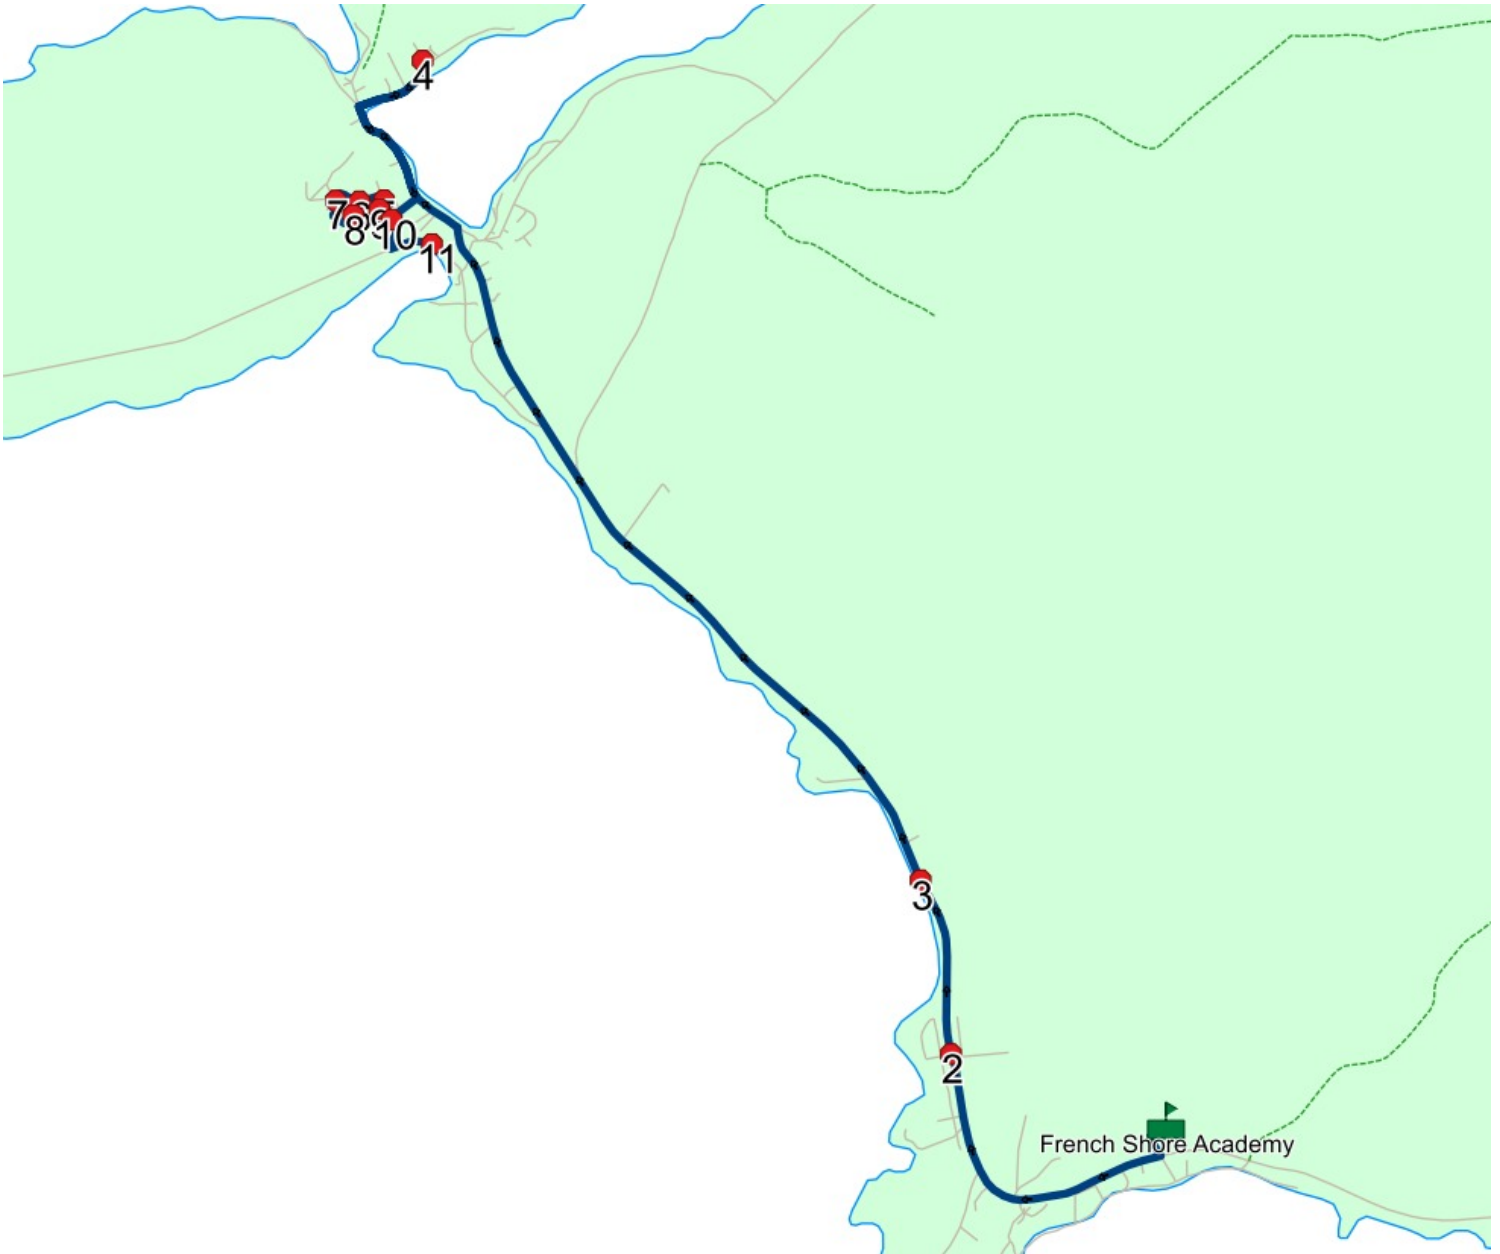

Route: PS 02 Run: FSA 02 PM

Route: PS 02 **Operator:** NLESD (Western)
Vehicle: 317-15
Description:
Schools: French Shore Academy (488)

Run: FSA 02 PM **Description:** Port aux Choix
Stops: 11 **Start Time:** 2:55 PM **End Time:** 3:50 PM (55 min)
Schools: French Shore Academy

#	Arrival	Departure	Description
1	2:55 PM	3:10 PM	French Shore Academy
2	3:15 PM	3:16 PM	Hillview Dr/ Route 430-28
3	3:19 PM		SANDY COVE
4	3:34 PM	3:35 PM	2 DOBBINS LANE
5	3:39 PM		9 BEOTHUCK DR
6	3:40 PM	3:41 PM	14 BROOKSIDE AVE
7	3:41 PM	3:42 PM	24 DORSET DR
8	3:45 PM		1 SUMMIT LANE
9	3:46 PM	3:47 PM	4 DORSET DR
10	3:47 PM	3:48 PM	8 FARWELLS DR
11	3:49 PM	3:50 PM	14 POINT RICHE RD

Route: PS 02 Run: FSA 02 PM