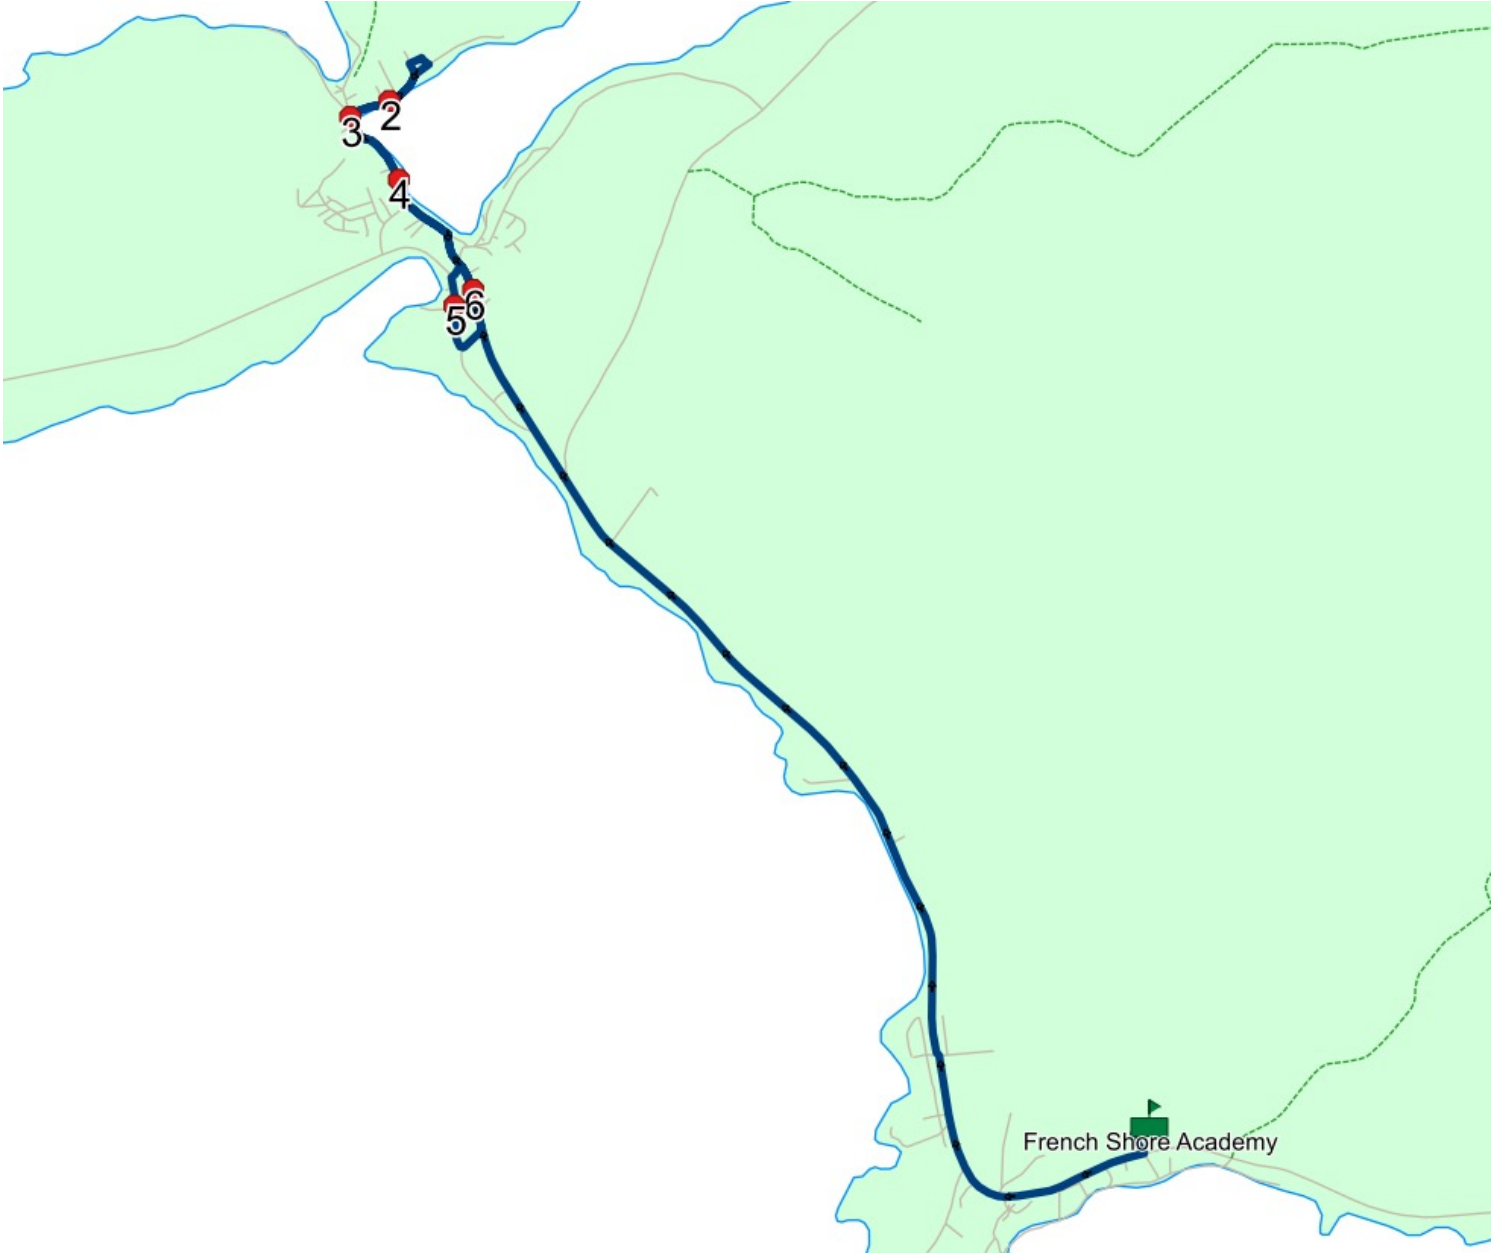

Route: PS 01 Run: FSA 01 PM_s1

Route: PS 01 **Operator:** NLESD (Western)
Vehicle: 319-15
Description:
Schools: French Shore Academy (488)

Run: FSA 01 PM_s1 **Description:** Port au Choix - Wavey's Run
Stops: 6 **Start Time:** 2:55 PM **End Time:** 3:47 PM (52 min)
Schools: French Shore Academy

#	Arrival	Departure	Description
1	2:55 PM	3:10 PM	French Shore Academy
2	3:32 PM	3:33 PM	14 BELANGER ST
3	3:38 PM		119 FISHER ST
4	3:39 PM	3:40 PM	Wu's Restaurant
5	3:44 PM	3:45 PM	13 LAVERS DR
6	3:46 PM	3:47 PM	38 FISHER ST

Route: PS 01 Run: FSA 01 PM_s1