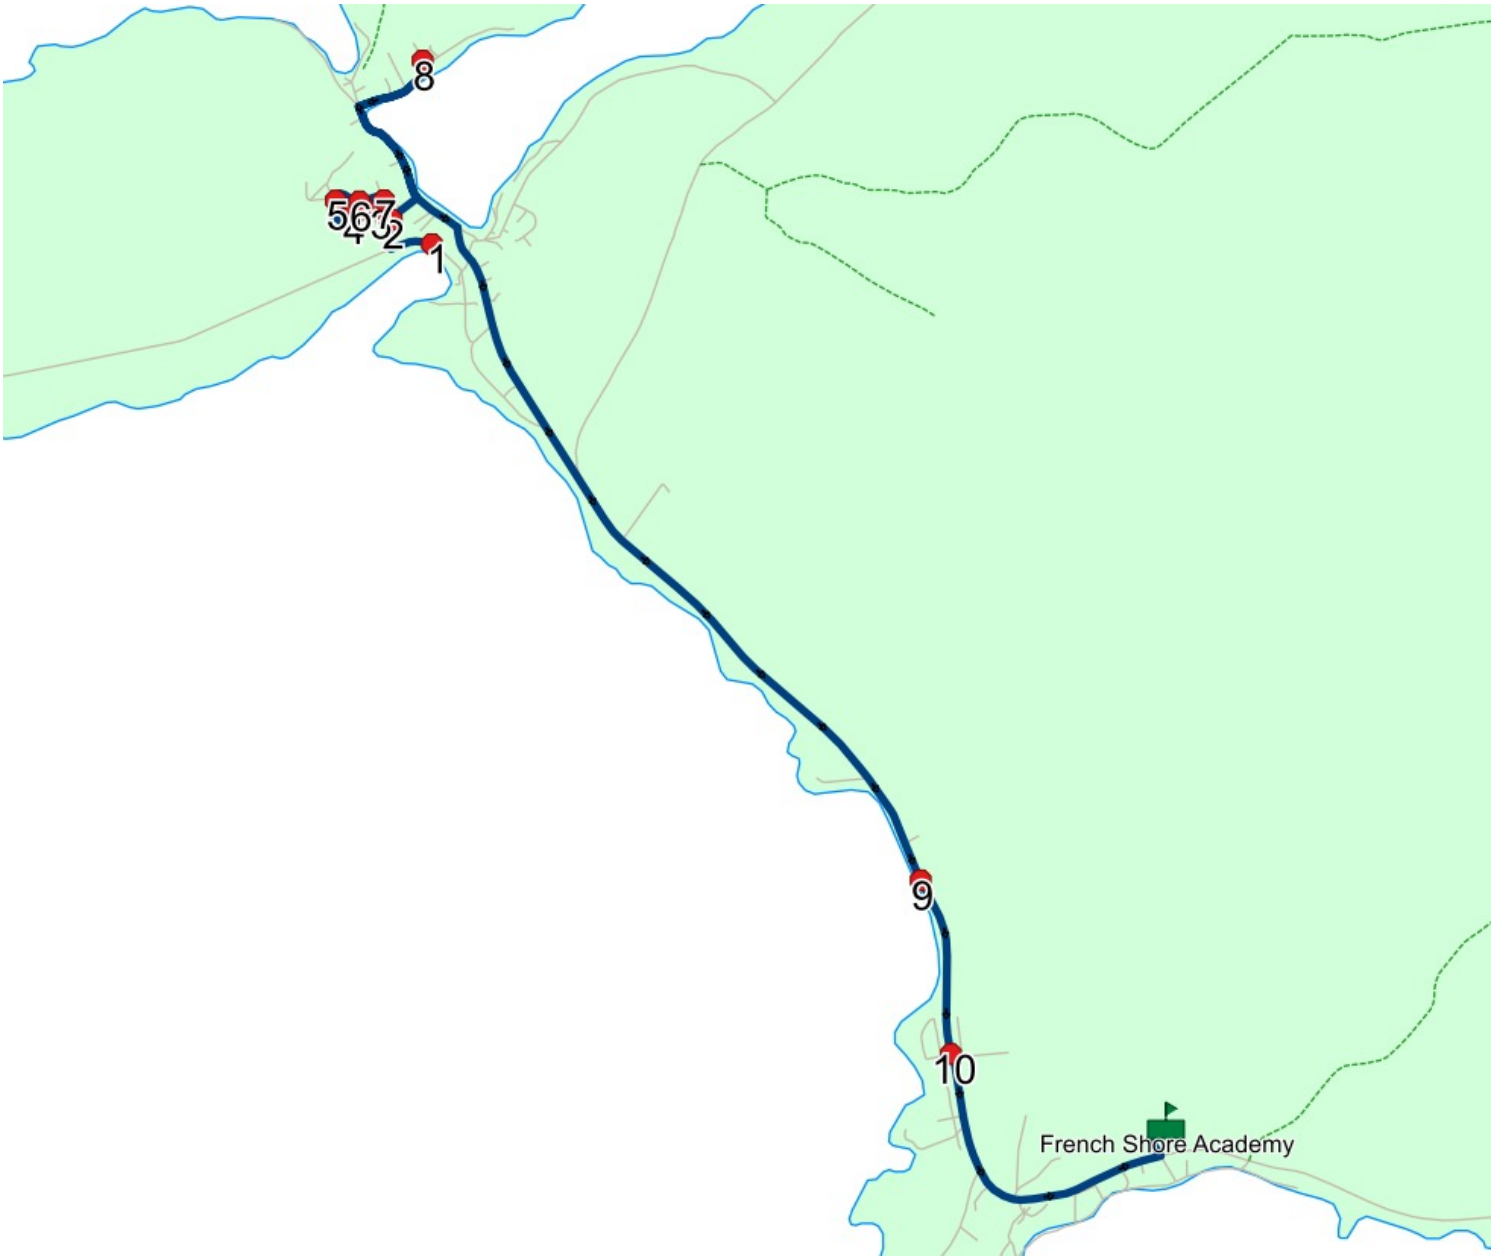

Route: PS 02 Run: FSA 02 AM

Route: PS 02 **Operator:** NLESD (Western)
Vehicle: 317-15
Description:
Schools: French Shore Academy (488)

Run: FSA 02 AM **Description:** Port aux Choix
Stops: 11 **Start Time:** 7:50 AM **End Time:** 8:32 AM (42 min)
Schools: French Shore Academy

#	Arrival	Departure	Description
1	7:50 AM	7:51 AM	14 POINT RICHE RD
2		7:52 AM	8 FARWELLS DR
3		7:54 AM	4 DORSET DR
4		7:55 AM	1 SUMMIT LANE
5	7:57 AM	7:58 AM	24 DORSET DR
6	7:59 AM	8:00 AM	14 BROOKSIDE AVE
7		8:01 AM	9 BEOTHUCK DR
8		8:06 AM	2 DOBBINS LANE
9		8:21 AM	SANDY COVE
10	8:24 AM	8:25 AM	Hillview Dr/ Route 430-28
11	8:30 AM	8:32 AM	French Shore Academy

Route: PS 02 Run: FSA 02 AM