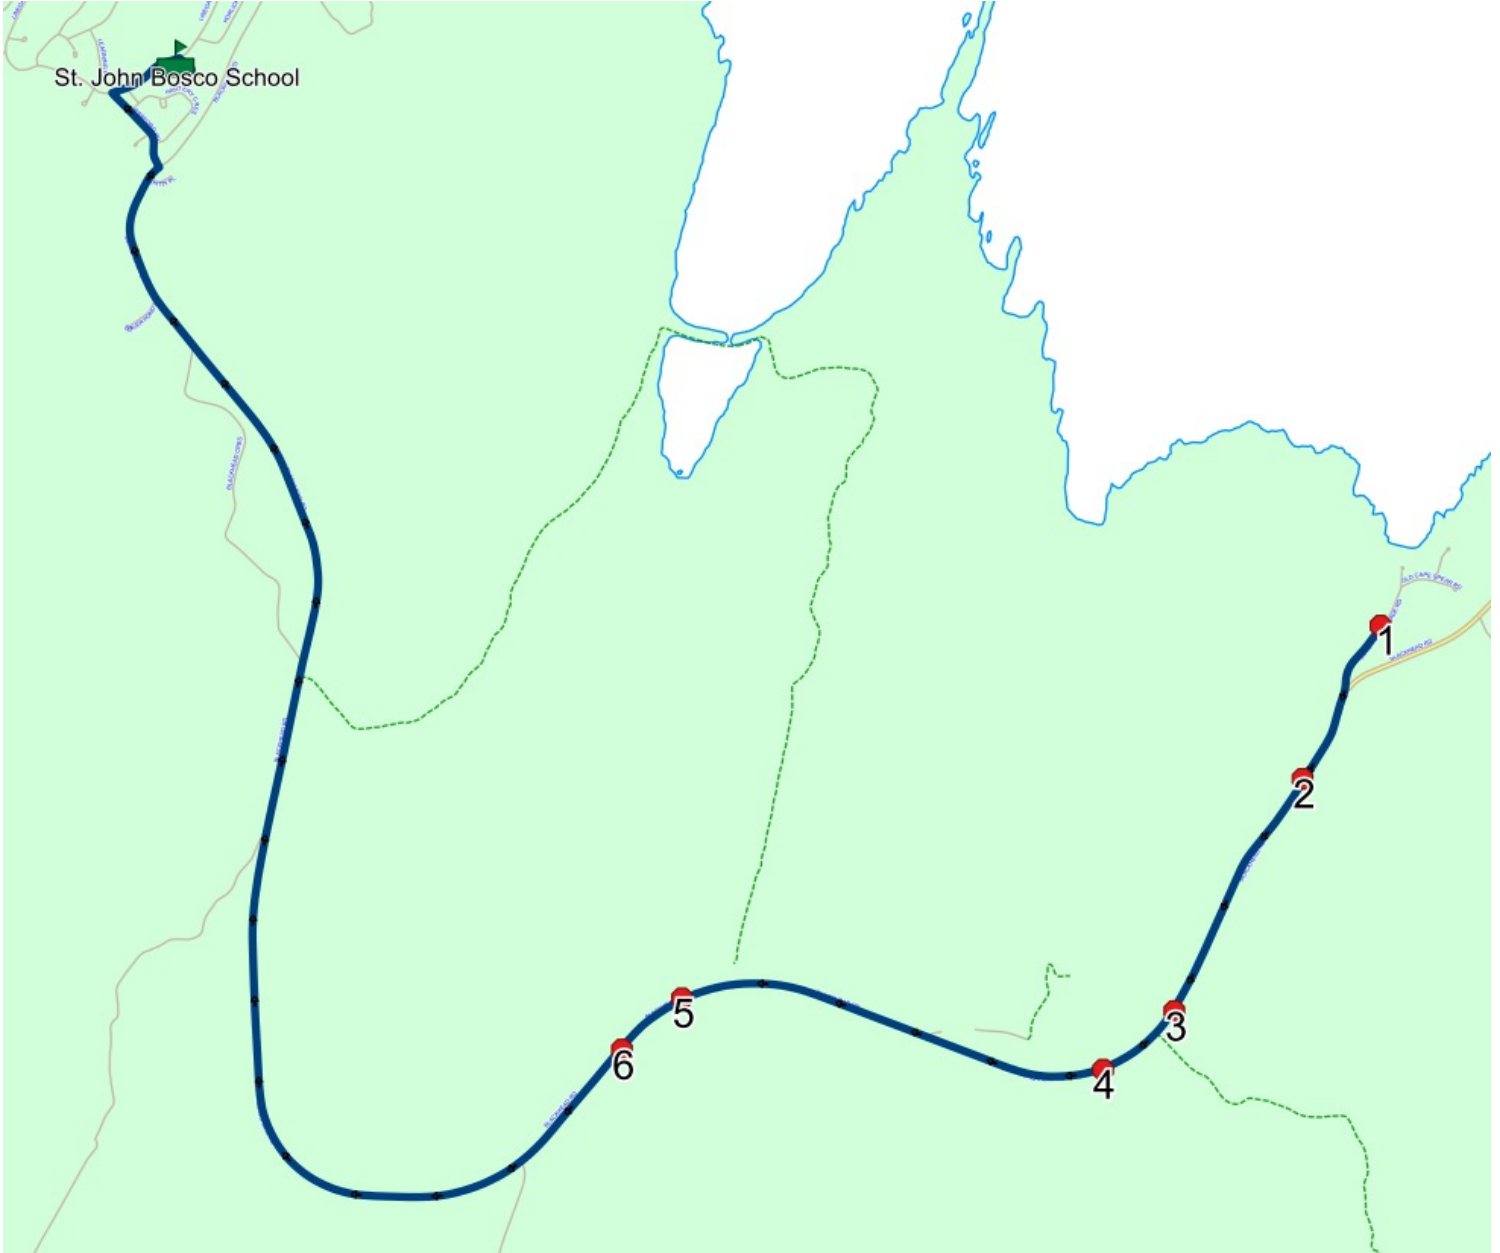

Stops: 7 **Schools:**

Start Time: 7:51 AM

Description:

End Time: 8:11 AM (20 min)

St. John Bosco School (350) **Eff:**

2017-09-06

#	Arrival	Departure	Description
1		7:51 AM	55 BLACKHEAD VILLAGE RD
2	7:52 AM	7:53 AM	1411 BLACKHEAD RD
3	7:54 AM	7:55 AM	1340 BLACKHEAD RD
4		7:56 AM	1314 BLACKHEAD RD
5		7:59 AM	1163 BLACKHEAD RD
6		8:00 AM	1114 BLACKHEAD RD
7	8:10 AM	8:11 AM	St. John Bosco School Driveway

Route: 17-129-7

Route: 17-129-7

Run: 17-129-7 (PM)

Stops: 7 Schools:

Start Time: 2:35 PM

Description:

End Time: 3:10 PM (35 min)

St. John Bosco School (350) Eff:
2017-09-06

#	Arrival	Departure	Description
1	2:35 PM	2:50 PM	St. John Bosco School Driveway
2	3:00 PM		1114 BLACKHEAD RD
3	3:01 PM	3:02 PM	1163 BLACKHEAD RD
4	3:04 PM	3:05 PM	1314 BLACKHEAD RD
5	3:06 PM		1340 BLACKHEAD RD
6	3:08 PM		1411 BLACKHEAD RD
7	3:10 PM		55 BLACKHEAD VILLAGE RD

Route: 17-129-7