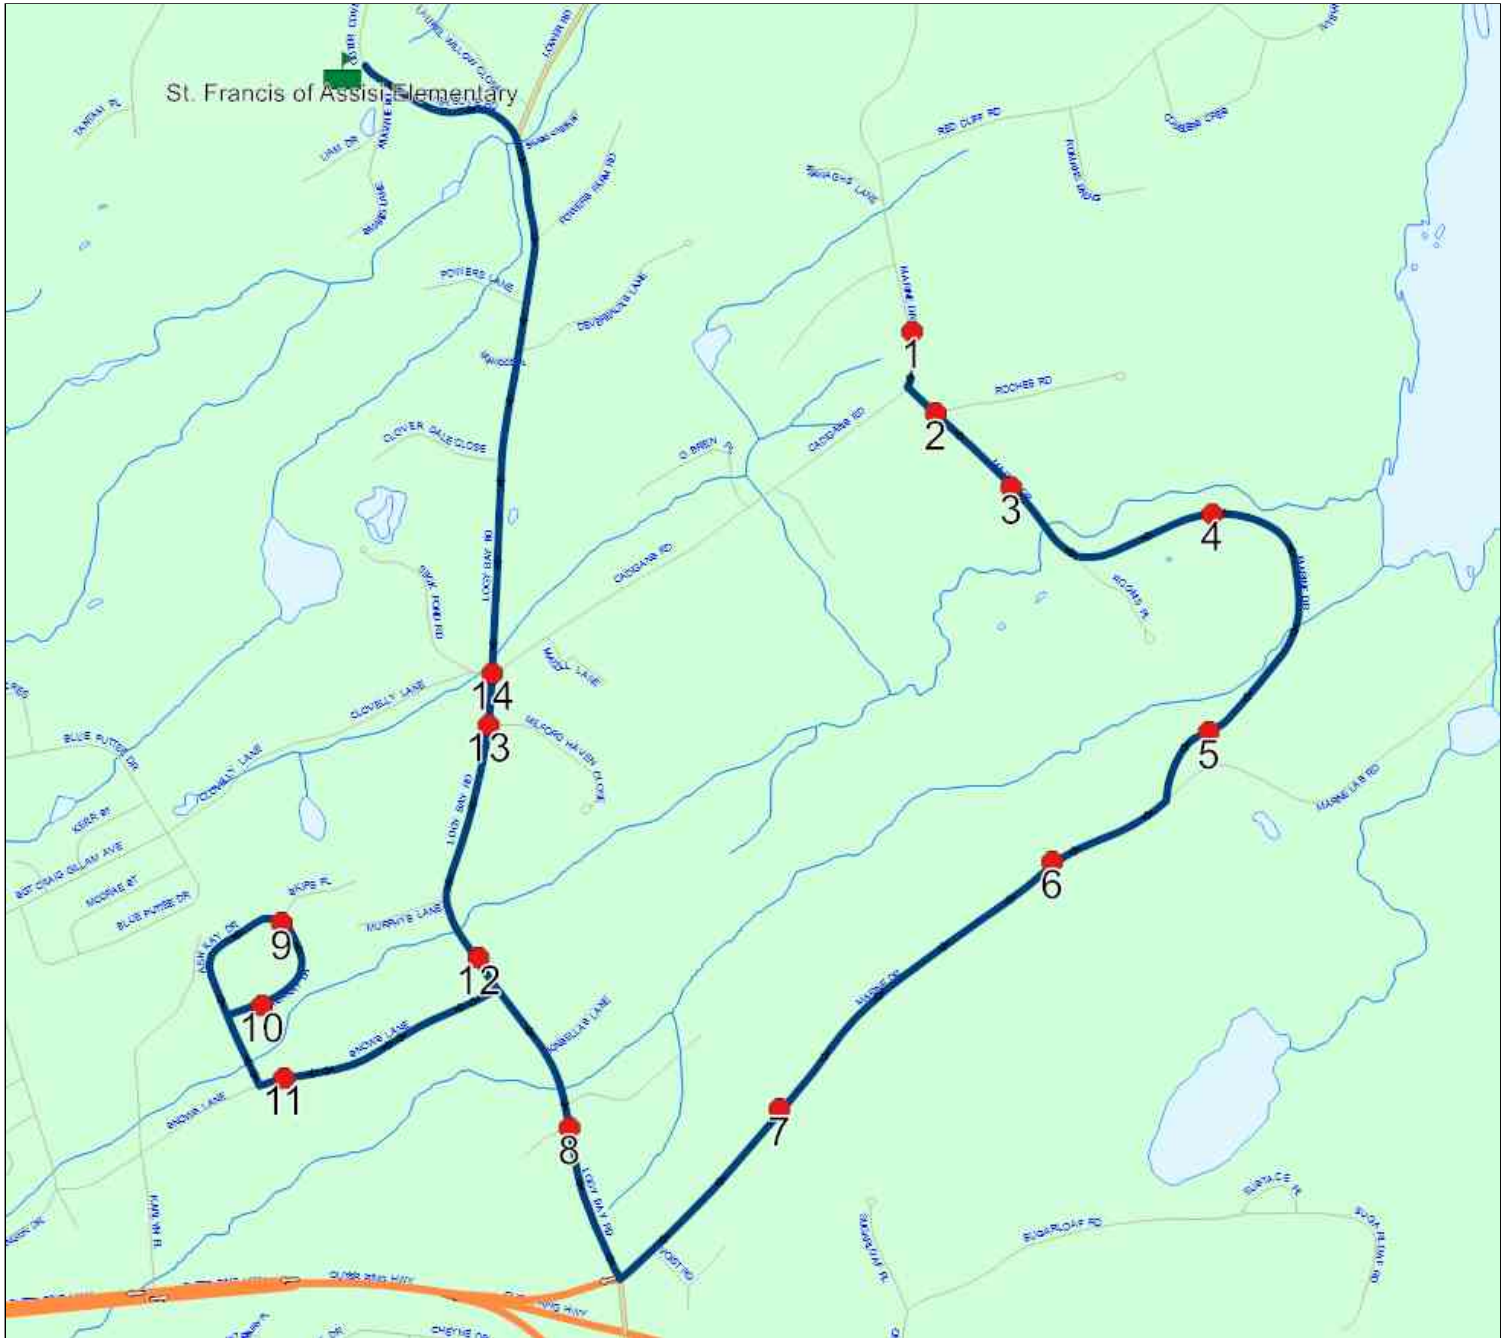

Route: 17-138A-8 Run: 17-138A-8A AM

Route: 17-138A-8

Operator: Dave Gulliver Cabs Ltd.

Vehicle: 17-138A-8

Description:

Schools: St. Francis of Assisi Elementary (317)

Run: 17-138A-8A AM

Description:

Stops: 15

Start Time: 7:35 AM

End Time: 8:01 AM (27 min)

Schools: St. Francis of Assisi Elementary

#	Arrival	Departure	Description
1		7:35 AM	#390 Marine Dr
2	7:36 AM	7:37 AM	Marine Dr @ Roches Rd
3	7:37 AM	7:38 AM	#340 Marine Dr
4		7:40 AM	#285 Marine Dr
5	7:41 AM	7:42 AM	#219 Marine Dr
6		7:43 AM	100 MARINE DR
7		7:44 AM	#40 Marine Dr
8		7:46 AM	Logy Bay Rd @ Jenny's Way
9		7:50 AM	Ashkay Dr @ Skips Pl
10		7:51 AM	#3 Ashkay Dr
11		7:53 AM	#55 Snows Lane
12	7:55 AM	7:56 AM	628 LOGY BAY RD
13		7:57 AM	Logy Bay Rd @ Milford Haven Cl
14		7:58 AM	Logy Bay Rd @ Cadigans Rd
15	8:00 AM	8:01 AM	St. Francis of Assisi Elementary Driveway

Route: 17-138A-8 Run: 17-138A-8A AM