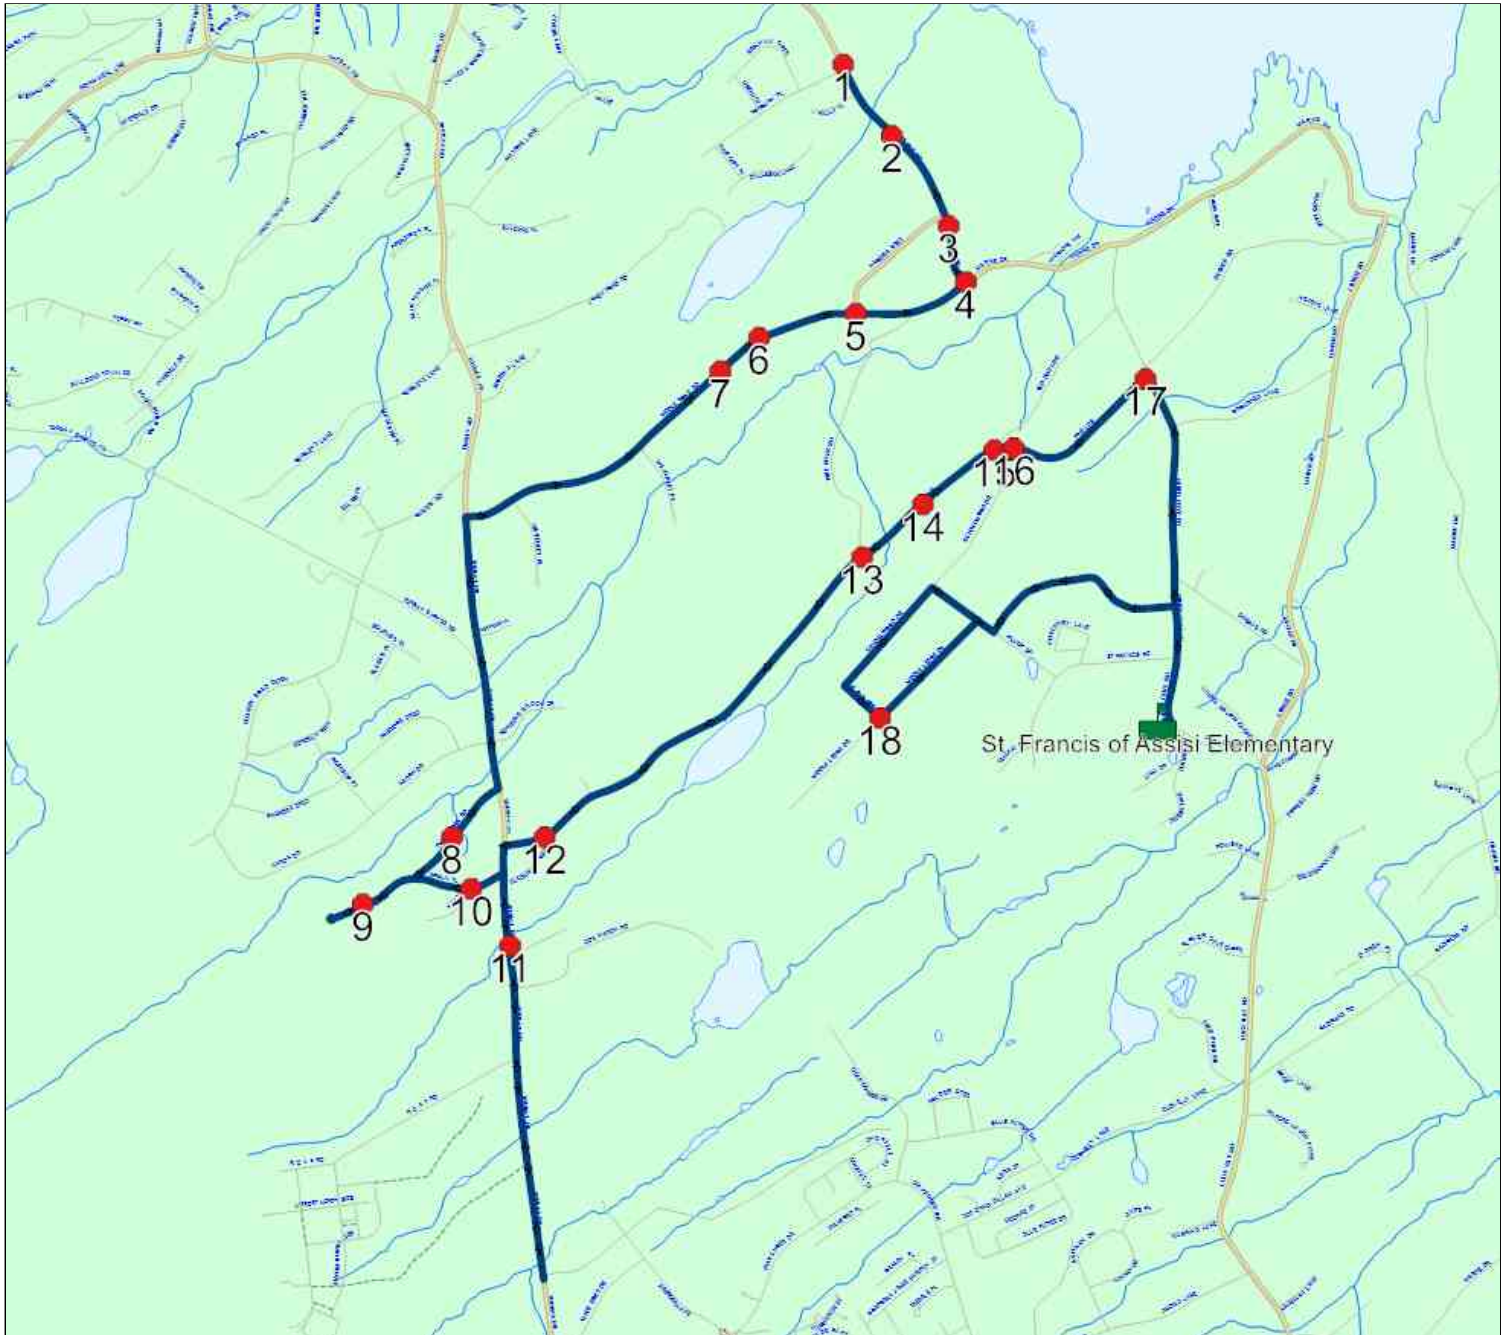

Start Time: 7:30 AM

End Time: 8:02 AM (32 min)

Schools: St. Francis of Assisi Elementary

#	Arrival	Departure	Description
1		7:30 AM	255 MARINE DR
2		7:31 AM	880 MARINE DR
3	7:31 AM	7:32 AM	#834 Marine Dr
4		7:32 AM	Marine Dr @ Middle Cove Rd
5	7:33 AM	7:34 AM	Middle Cove Rd @ Nageira Cres
6		7:34 AM	101 MIDDLE COVE RD
7	7:34 AM	7:35 AM	#126 Middle Cove Rd
8		7:38 AM	#26 Pulpit Rock Rd
9		7:41 AM	50 ROBLIN PL
10		7:42 AM	Roblin Pl @ Kellys Lane
11	7:45 AM	7:46 AM	#884 Torbay Rd
12		7:47 AM	BLACKBERRY CRES & PINE LINE
13	7:48 AM	7:49 AM	Pine Line @ Pine River Rd
14	7:49 AM	7:50 AM	#109 Pine Line
15		7:50 AM	Pine Line @ Old Pine Line
16		7:50 AM	SANDALWOOD DR & PINE LINE
17		7:51 AM	59 PINE LINE
18	7:55 AM	7:56 AM	THE OLD BOG RD & MIDDLE LEDGE DR
19	8:00 AM	8:02 AM	St. Francis of Assisi Elementary Driveway

Ret: 2019-06-30

Route: 17-138A-6 Run: 17-138A-6A AM

### Route: 17-138A-7

<b>Deadhead:</b>	7.84 km	2:33 PM - 2:45 PM	11 min
<b>Slack:</b>		2:45 PM - 3:02 PM	18 min

**Route: 17-138A-8 Run: 17-138A-8A AM**

**Route:** 17-138A-8

**Operator:** Dave Gulliver Cabs Ltd.