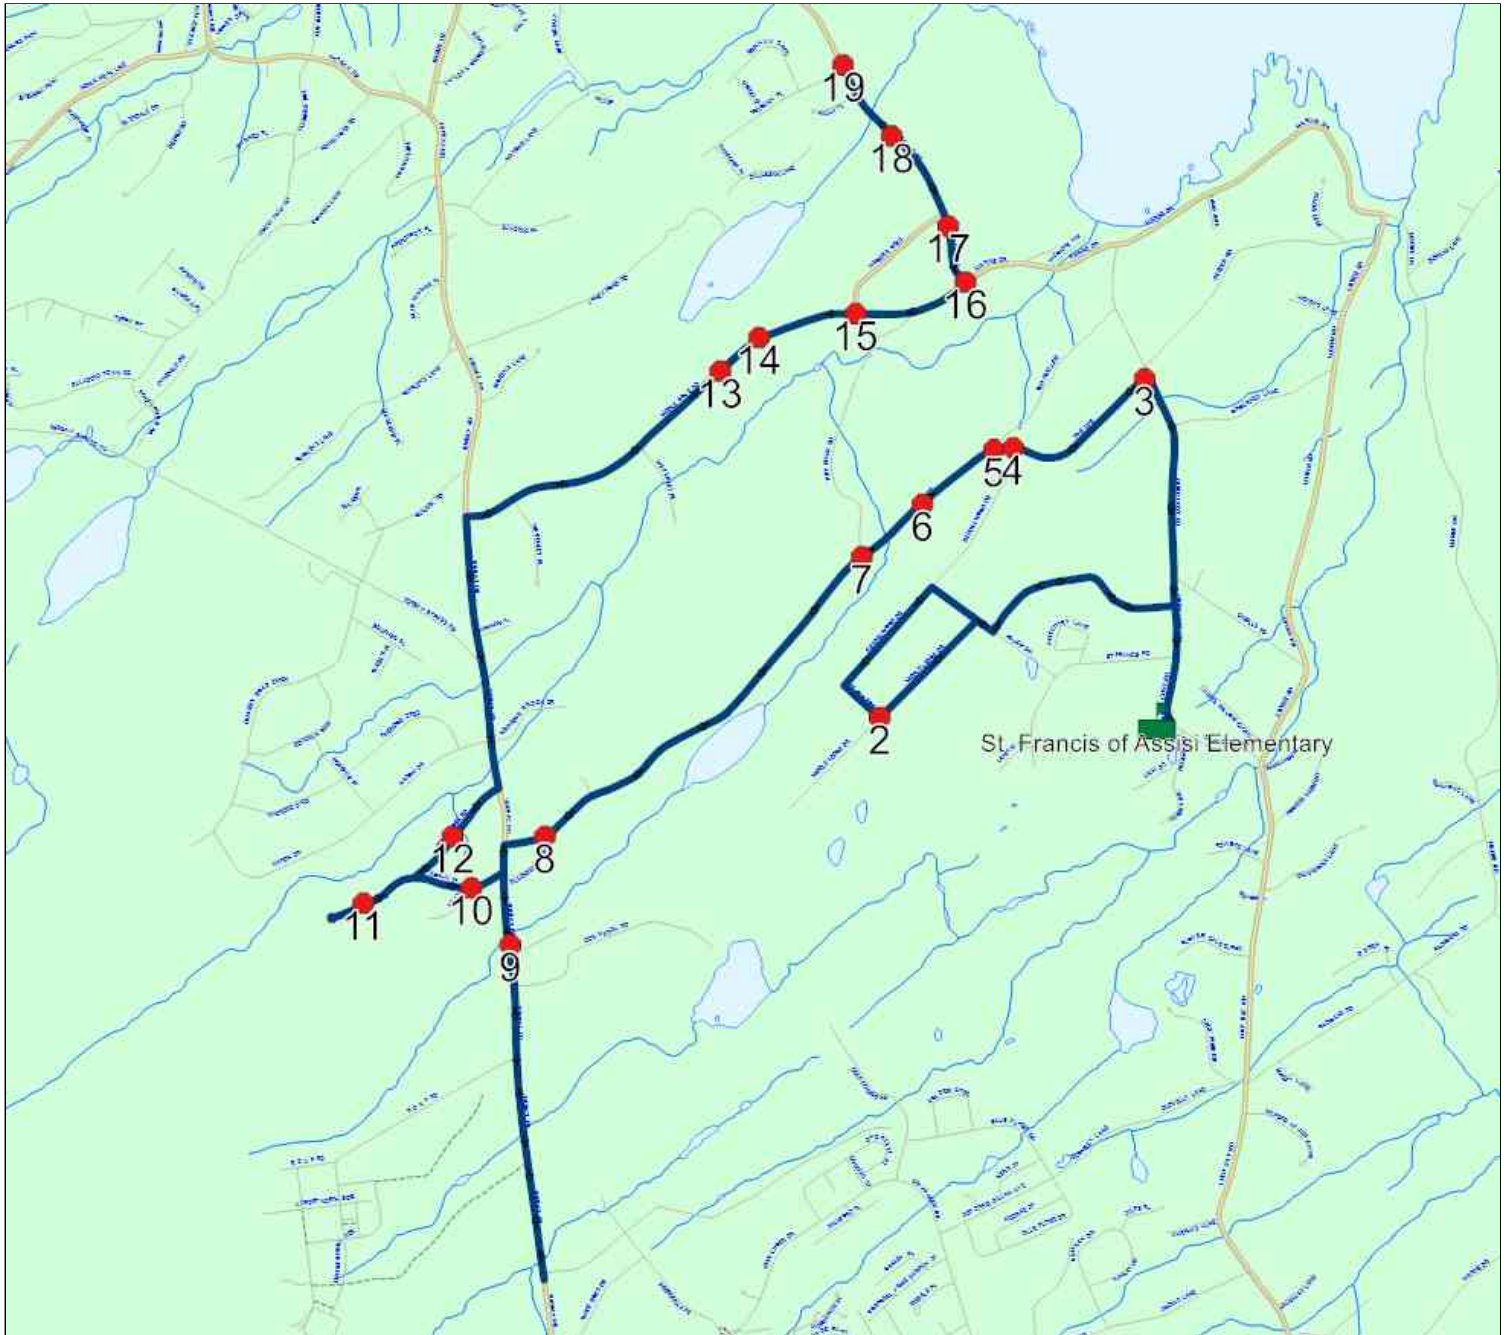

**Description:**

**Stops:** 19

**Start Time:** 2:13 PM

**End Time:** 2:49 PM (36 min)

**Schools:** St. Francis of Assisi Elementary

#	Arrival	Departure	Description
1	2:13 PM	2:15 PM	St. Francis of Assisi Elementary Driveway
2	2:19 PM		THE OLD BOG RD & MIDDLE LEDGE DR
3	2:25 PM	2:26 PM	59 PINE LINE <span style="float: right;">Ret: 2019-06-30</span>
4	2:26 PM		SANDALWOOD DR & PINE LINE
5	2:26 PM	2:27 PM	Pine Line @ Old Pine Line
6	2:27 PM	2:28 PM	#109 Pine Line
7	2:28 PM	2:29 PM	Pine Line @ Pine River Rd
8	2:31 PM		BLACKBERRY CRES & PINE LINE
9	2:32 PM		#884 Torbay Rd
10	2:36 PM		Roblin Pl @ Kellys Lane
11	2:37 PM	2:38 PM	50 ROBLIN PL
12	2:40 PM		#26 Pulpit Rock Rd
13	2:43 PM	2:44 PM	#126 Middle Cove Rd
14	2:44 PM		101 MIDDLE COVE RD
15	2:45 PM		Middle Cove Rd @ Nageira Cres
16	2:46 PM		Marine Dr @ Middle Cove Rd
17	2:47 PM		#834 Marine Dr
18	2:48 PM		880 MARINE DR
19	2:49 PM		255 MARINE DR

Route: 17-138A-6 Run: 17-138A-6A PM

### Route: 17-138A-7

<b>Deadhead:</b>	7.84 km	2:33 PM - 2:45 PM	11 min
<b>Slack:</b>		2:45 PM - 3:02 PM	18 min

**Route: 17-138A-8 Run: 17-138A-8A AM**

**Route:** 17-138A-8

**Operator:** Dave Gulliver Cabs Ltd.