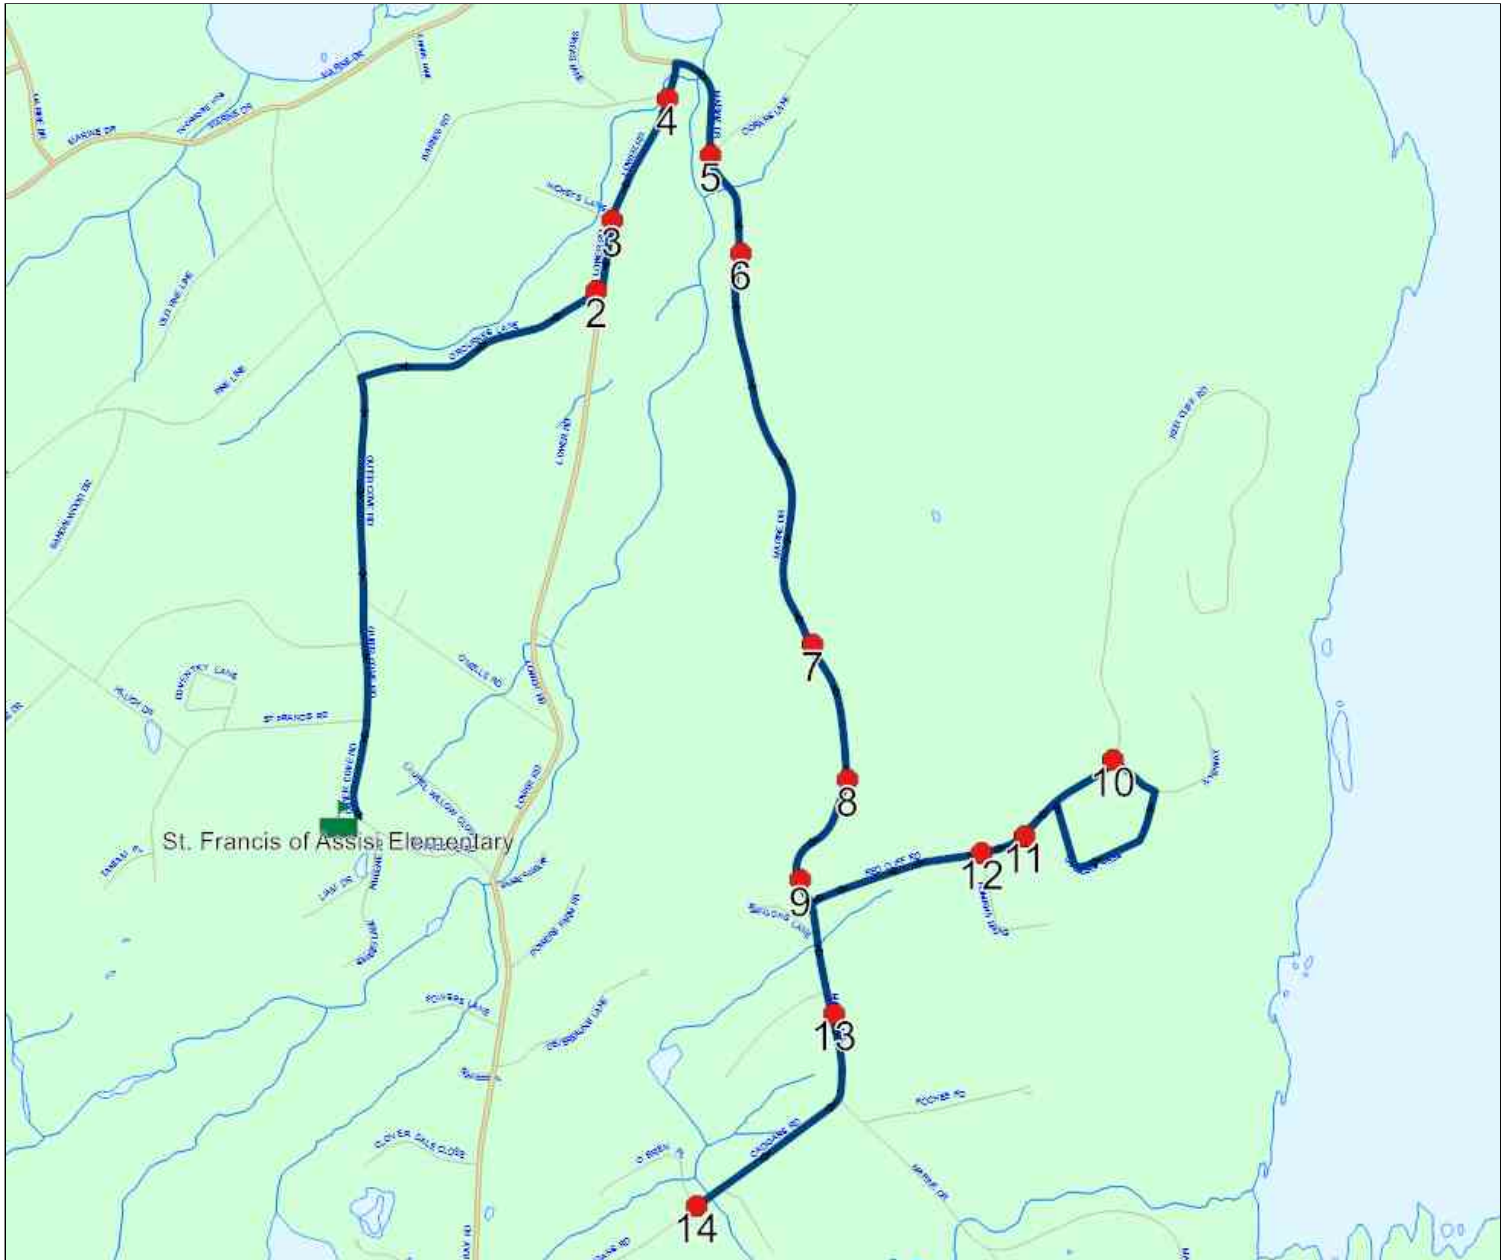

**Total:** 7.10 km 7:43 AM - 8:02 AM 19 min

Route: 17-138A-7

**Deadhead:** 5.06 km 8:02 AM - 8:08 AM 6 min  
**Slack:** 8:08 AM - 8:16 AM 8 min

**Route: 17-138A-7**

**Run:** 17-138A-7A PM

**Description:**

**Riders:** 47

**Stops:** 14

**Start Time:** 2:13 PM

**End Time:** 2:33 PM (21 min)

**Distance:** 7.10 km

**Schools:** St. Francis of Assisi Elementary (317)

#	Arrival	Departure	Description	Stop Ld	Run Ld
1	2:13 PM	2:15 PM	St. Francis of Assisi Elementary Driveway	47	47
2	2:17 PM	2:18 PM	52 OROURKES LANE	1	46
3	2:18 PM	2:19 PM	Lower Rd @ Hickey's Lane	4	42
4	2:19 PM	2:20 PM	Marine Dr @ Barnes Rd	9	33
5	2:21 PM		MARINE DR & DORANS LANE	1	32
6	2:22 PM		616 MARINE DR	1	31
7	2:23 PM	2:24 PM	512 MARINE DR	4	27
8	2:24 PM		476 MARINE DR	0	27
9	2:25 PM		446 MARINE DR	5	22
10	2:27 PM		Red Cliff Rd @ Ivys Way	3	19
11	2:29 PM	2:30 PM	#50 Red Cliff Rd	4	15
12	2:30 PM	2:31 PM	Red Cliff Rd @ Romans Drung	9	6
13	2:32 PM		386 MARINE DR	0	6
14	2:33 PM		Cadigans Rd @ O'Brien Pl	6	0

**Total:** 7.10 km 2:13 PM - 2:33 PM 21 min

### Route: 17-138A-7

<b>Deadhead:</b>	7.84 km	2:33 PM - 2:45 PM	11 min
<b>Slack:</b>		2:45 PM - 3:02 PM	18 min

**Route: 17-138A-8 Run: 17-138A-8A AM**

**Route:** 17-138A-8

**Operator:** Dave Gulliver Cabs Ltd.