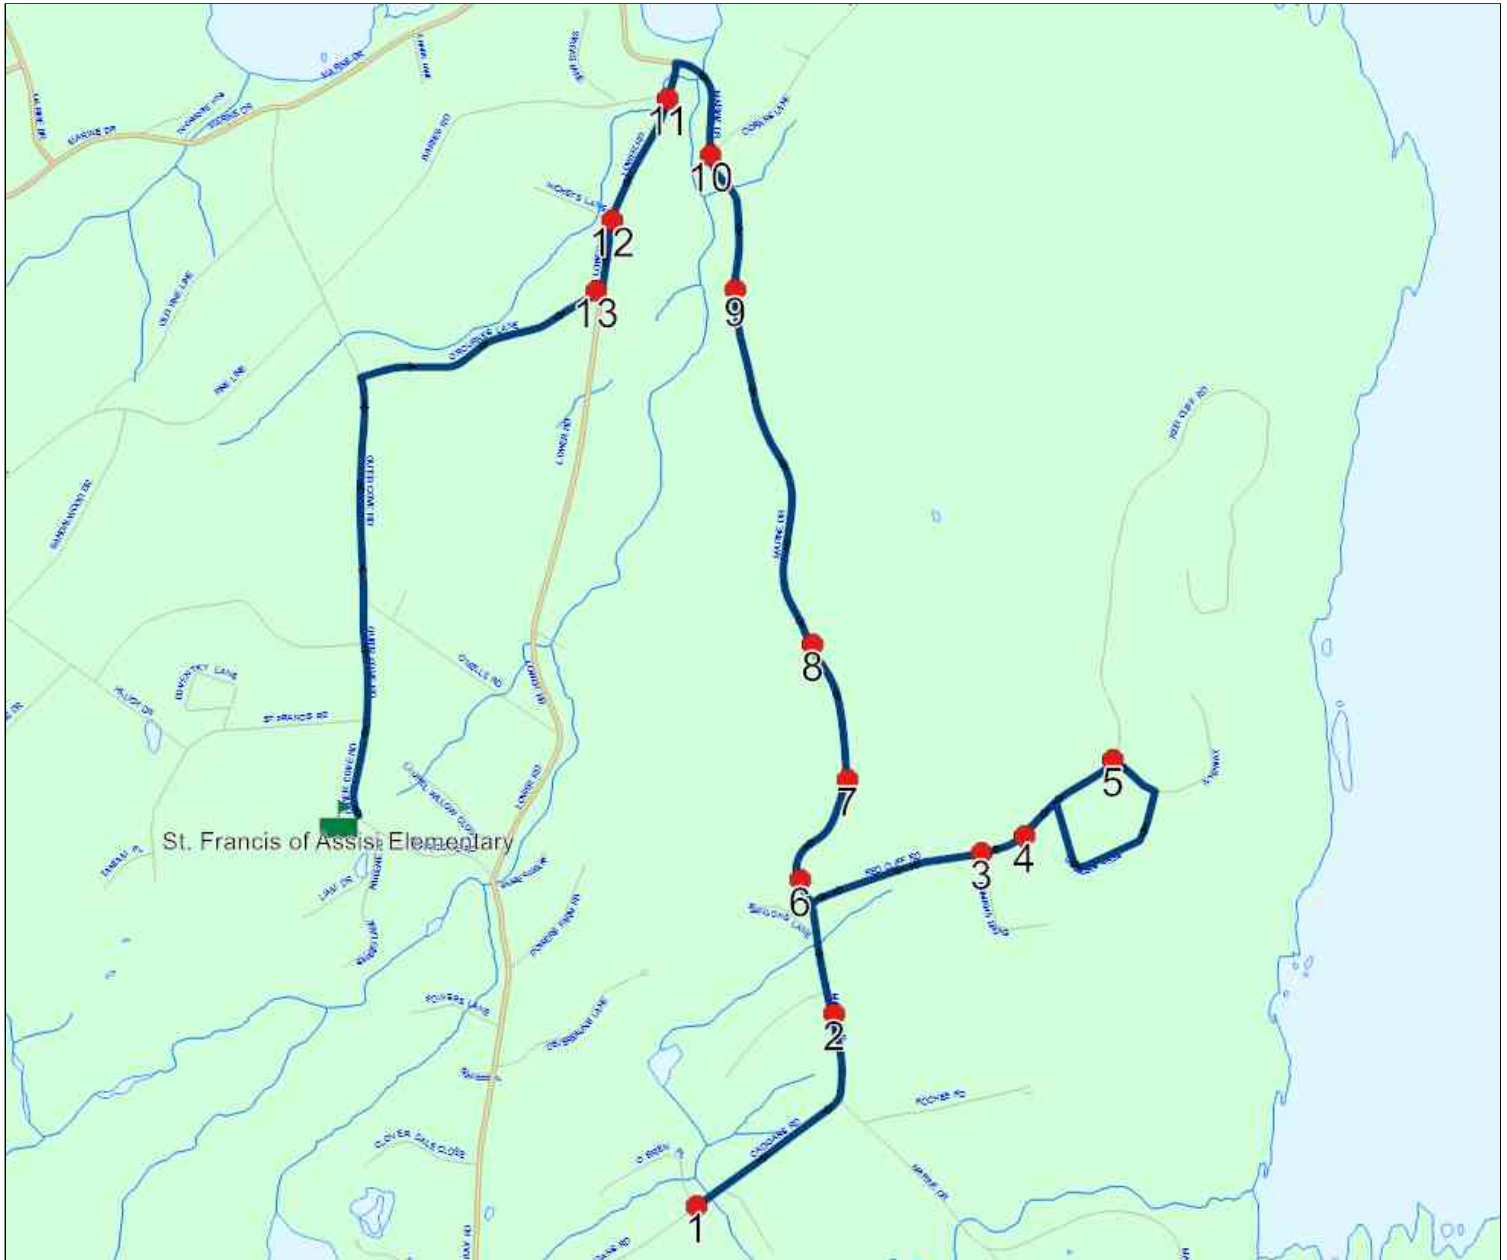

**Run:** 17-138A-7A AM

**Description:**

**Riders:** 47

**Stops:** 14

**Start Time:** 7:43 AM

**End Time:** 8:02 AM (19 min)

**Distance:** 7.10 km

**Schools:** St. Francis of Assisi Elementary (317)

#	Arrival	Departure	Description	Stop Ld	Run Ld
1	7:43 AM	7:44 AM	Cadigans Rd @ O'Brien Pl	6	6
2		7:45 AM	386 MARINE DR	0	6
3		7:46 AM	Red Cliff Rd @ Romans Drung	9	15
4	7:46 AM	7:47 AM	#50 Red Cliff Rd	4	19
5	7:47 AM	7:48 AM	Red Cliff Rd @ Ivys Way	3	22
6		7:51 AM	446 MARINE DR	5	27
7		7:51 AM	476 MARINE DR	0	27
8		7:52 AM	512 MARINE DR	4	31
9	7:53 AM	7:54 AM	#616 Marine Dr	1	32
10		7:54 AM	MARINE DR & DORANS LANE	1	33
11	7:55 AM	7:56 AM	Marine Dr @ Barnes Rd	9	42
12	7:56 AM	7:57 AM	Lower Rd @ Hickey's Lane	4	46
13	7:57 AM	7:58 AM	52 OROURKES LANE	1	47
14	8:00 AM	8:02 AM	St. Francis of Assisi Elementary Driveway	47	0

**Total:** 7.10 km 7:43 AM - 8:02 AM 19 min

Route: 17-138A-7

**Deadhead:** 5.06 km 8:02 AM - 8:08 AM 6 min  
**Slack:** 8:08 AM - 8:16 AM 8 min

**Route: 17-138A-7**

**Run:** 17-138A-7A PM

**Description:**

**Riders:** 47

### Route: 17-138A-7

<b>Deadhead:</b>	7.84 km	2:33 PM - 2:45 PM	11 min
<b>Slack:</b>		2:45 PM - 3:02 PM	18 min

**Route: 17-138A-8 Run: 17-138A-8A AM**

**Route:** 17-138A-8

**Operator:** Dave Gulliver Cabs Ltd.