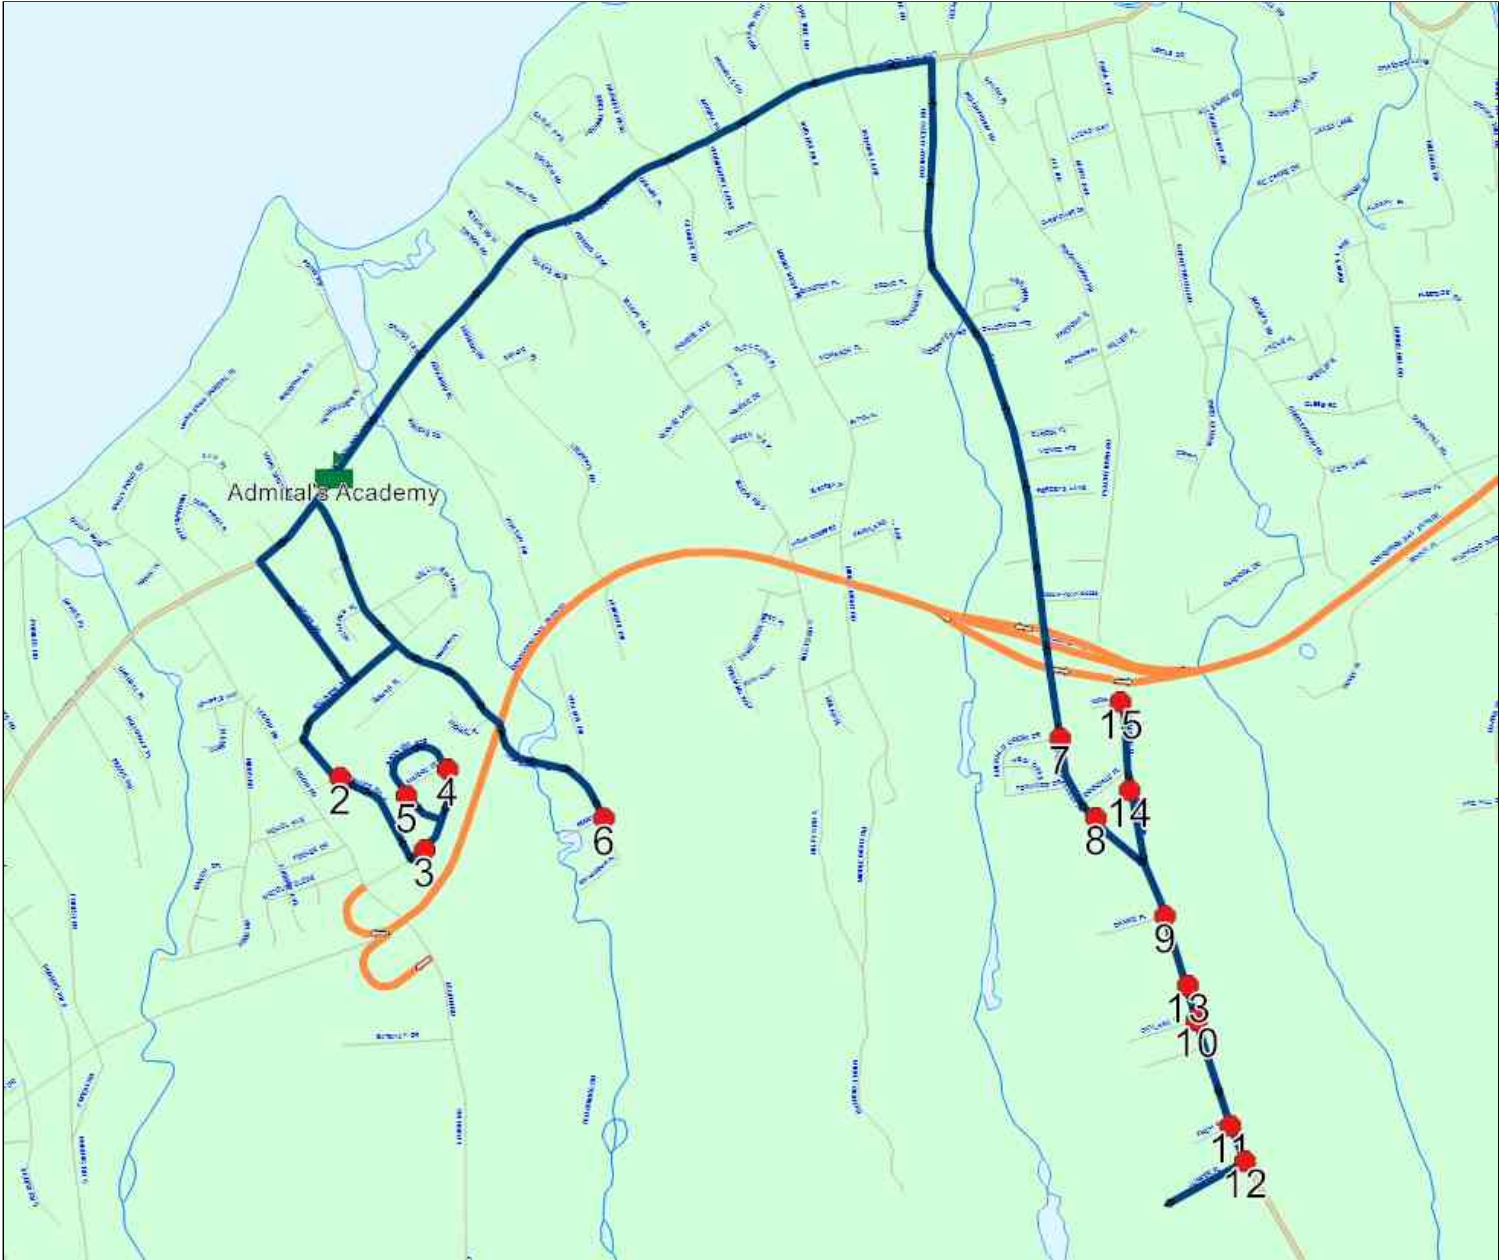

Ret: 2019-06-30

Route: 17-134-6 Run: 17-134-6B PM

Route: 17-134-7

Run: 17-134-7B AM

Description:

Stops: 15

Start Time: 8:10 AM

End Time: 8:43 AM (33 min)

Route: 17-134-7

Route: 17-134-7

Run: 17-134-7B PM

Description:

Stops: 15

Start Time: 3:02 PM

End Time: 3:34 PM (33 min)

Schools: Admiral's Academy (497)

#	Arrival	Departure	Description
1	3:02 PM	3:05 PM	Admiral's Academy
2	3:08 PM		42 FRANKS RD Ret: 2019-06-30
3	3:09 PM	3:10 PM	20 BAYVIEW HTS
4	3:11 PM	3:12 PM	46 BAYVIEW HTS
5	3:12 PM	3:13 PM	84 BAYVIEW HTS
6	3:16 PM	3:17 PM	RED BRIDGE RD & BESSO RD
7	3:24 PM	3:25 PM	FOXTRAP ACCESS RD & EMERALD CREEK DR
8	3:25 PM	3:26 PM	295 FOXTRAP ACCESS RD
9	3:26 PM	3:27 PM	FOXTRAP ACCESS RD & DANNIC PL
10	3:27 PM	3:28 PM	FOXTRAP ACCESS RD & SKYLARK PL
11	3:28 PM	3:29 PM	FOXTRAP ACCESS RD & FINCH PL
12	3:29 PM	3:30 PM	FOXTRAP ACCESS RD & JUNIPER PL
13	3:32 PM		359 FOXTRAP ACCESS RD
14	3:33 PM		47 PEACOCK PL
15	3:34 PM		PEACOCK PL & KADAN PL

Route: 17-134-7

Route: 17-134-8

Run: 17-134-8B AM

Description:

Stops: 11

Start Time: 8:18 AM

End Time: 8:42 AM (24 min)

Schools: Admiral's Academy (497)