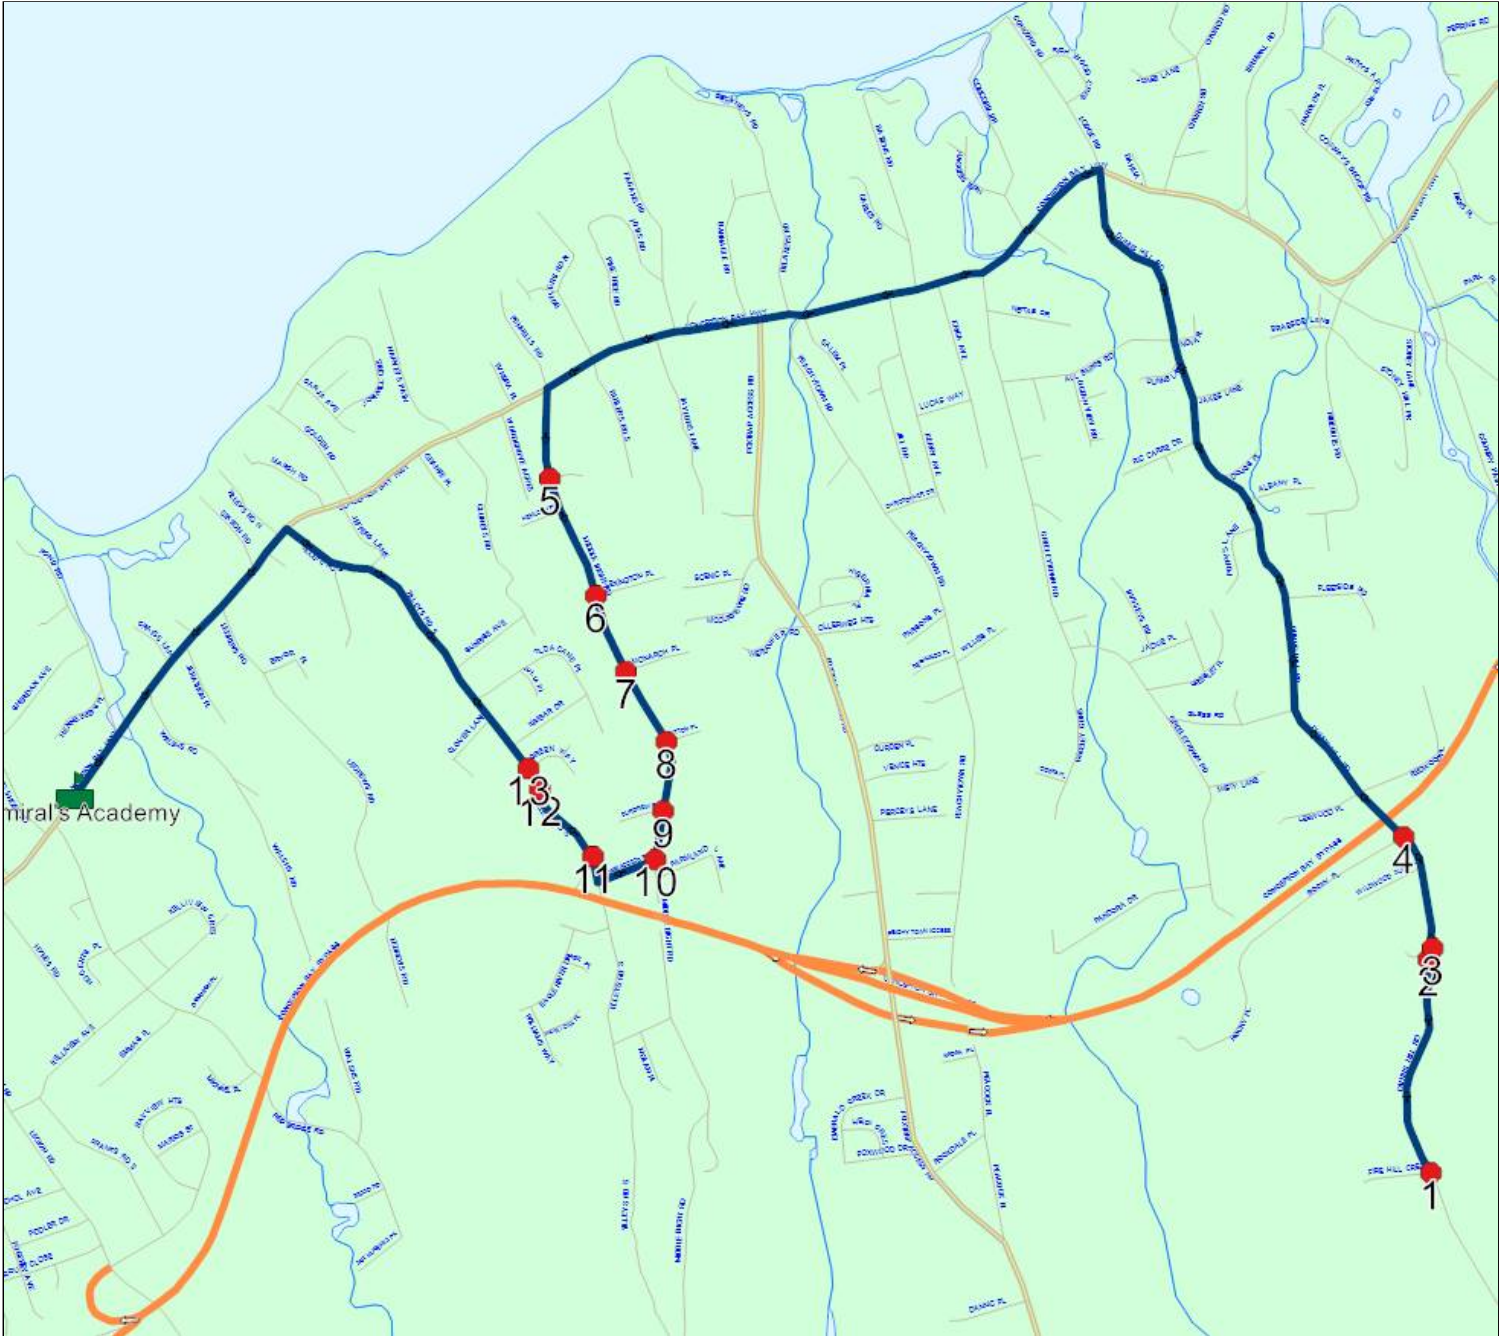

Route: 17-134-6 Run: 17-134-6B AM

Route: 17-134-6

Operator: Dave Gulliver Cabs Ltd.

Vehicle: 17-134-6

Description:

Schools: Admiral's Academy (497)

Run: 17-134-6B AM

Description:

Schools: Admiral's Academy

Stops: 14

Start Time: 8:17 AM

End Time: 8:42 AM (26 min)

#	Arrival	Departure	Description
1		8:17 AM	DUNNS HILL RD & FIRE HILL CRES
2	8:18 AM	8:19 AM	318 DUNNS HILL RD Ret: 2019-06-30
3		8:19 AM	289 DUNNS HILL RD
4	8:20 AM	8:21 AM	DUNNS HILL RD & ROCKY PL
5	8:28 AM	8:29 AM	MIDDLE BIGHT RD & CEDARCREST PL
6		8:30 AM	MIDDLE BIGHT RD & LEXINGTON PL
7		8:31 AM	MIDDLE BIGHT RD & MONARCH PL
8	8:31 AM	8:32 AM	MIDDLE BIGHT RD & SUTTON PL
9	8:32 AM	8:33 AM	MIDDLE BIGHT RD & BURDREW PL
10	8:33 AM	8:34 AM	MIDDLE BIGHT RD & MIDWAY ACCESS RD
11		8:35 AM	153 TILLEYS RD S
12		8:36 AM	127 TILLEYS RD S
13	8:36 AM	8:37 AM	TILLEYS RD S & GREEN WAY
14	8:40 AM	8:42 AM	Admiral's Academy

Route: 17-134-6 Run: 17-134-6B AM