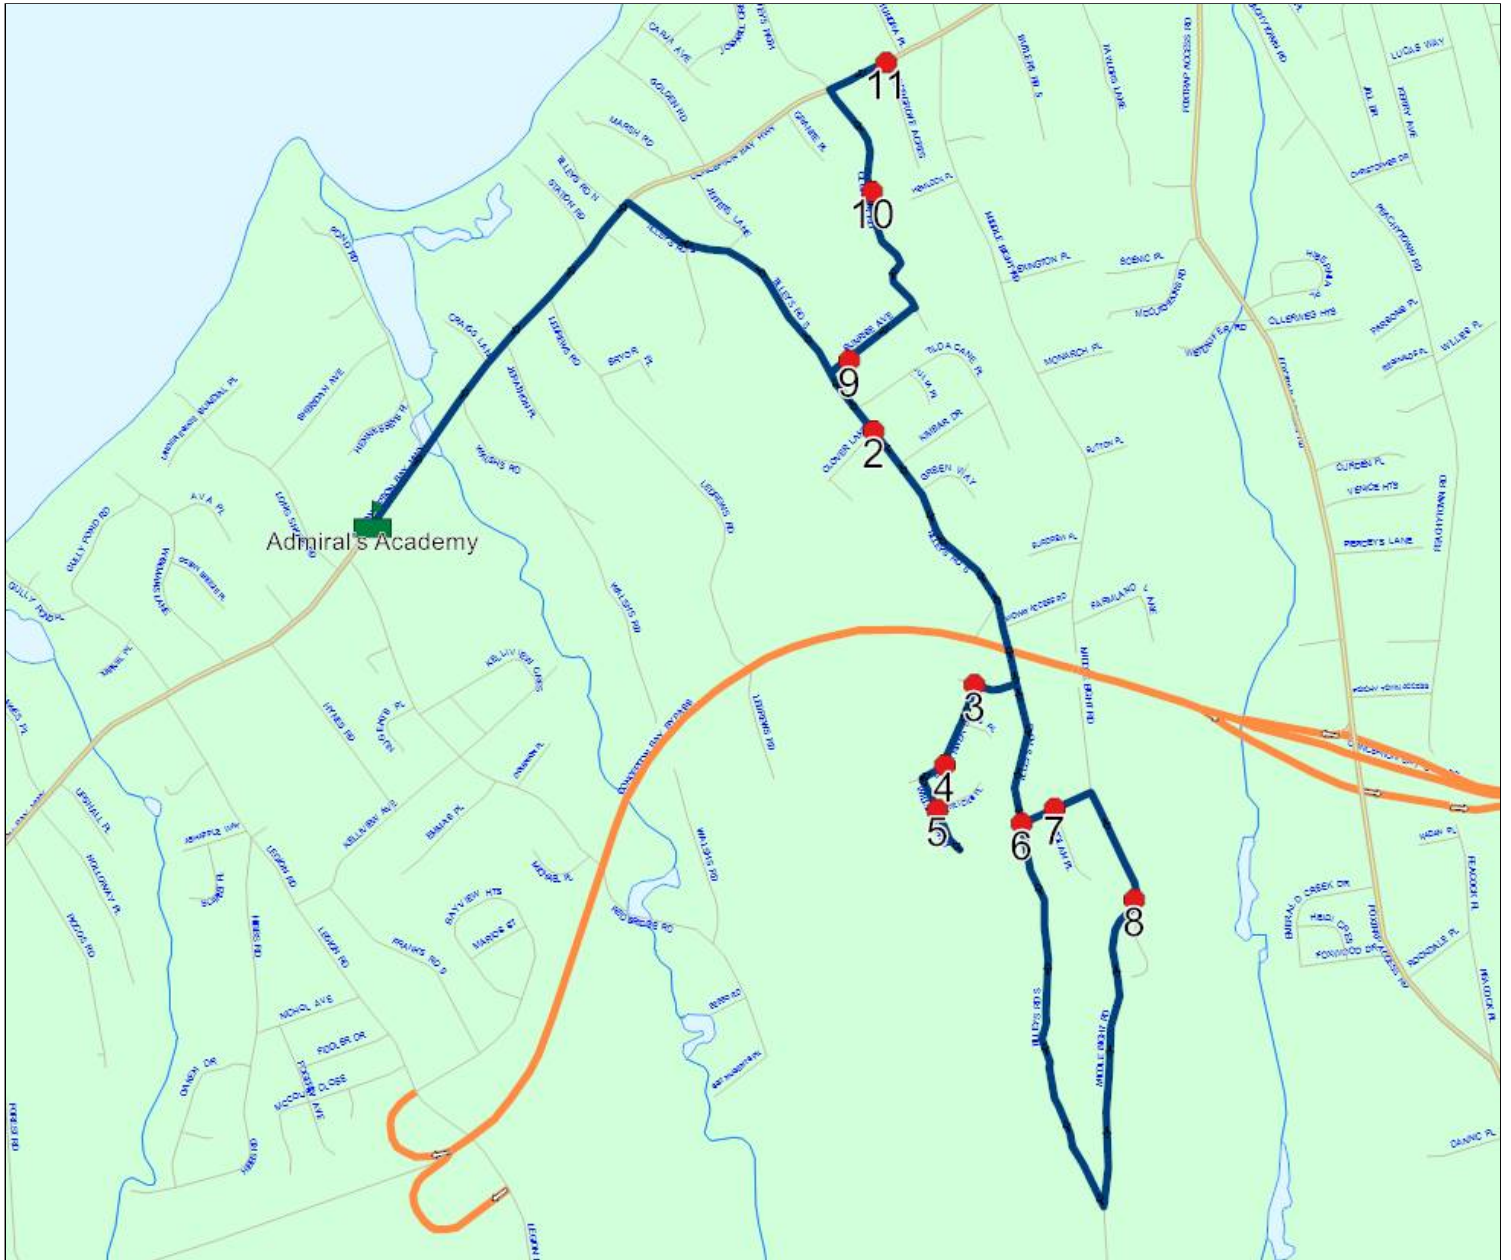

Route: 17-134-8

Run: 17-134-8B PM

Description:

Stops: 11

Start Time: 3:02 PM

End Time: 3:25 PM (23 min)

Schools: Admiral's Academy (497)

#	Arrival	Departure	Description
1	3:02 PM	3:05 PM	Admiral's Academy
2	3:07 PM	3:08 PM	TILLEYS RD S & CLOVER LANE
3	3:09 PM	3:10 PM	WHITE BEAR LANE & EAGLE RIVER DR
4	3:11 PM		18 EAGLE RIVER DR
5	3:12 PM	3:13 PM	WILLIAMS WAY & PATRICKS PL
6	3:15 PM		TILLEYS RD S & MIDDLE RIDGE ACCESS RD
7	3:16 PM	3:17 PM	MIDDLE RIDGE ACCESS RD & NOLAN PL
8	3:17 PM	3:18 PM	62 MIDDLE RIDGE RD
9	3:22 PM		21 SUNRISE AVE
10	3:23 PM	3:24 PM	43 CLUNEYS RD
11	3:24 PM	3:25 PM	CONCEPTION BAY HWY & WOODGROVE ACRES

Ret: 2019-06-30

Route: 17-134-8