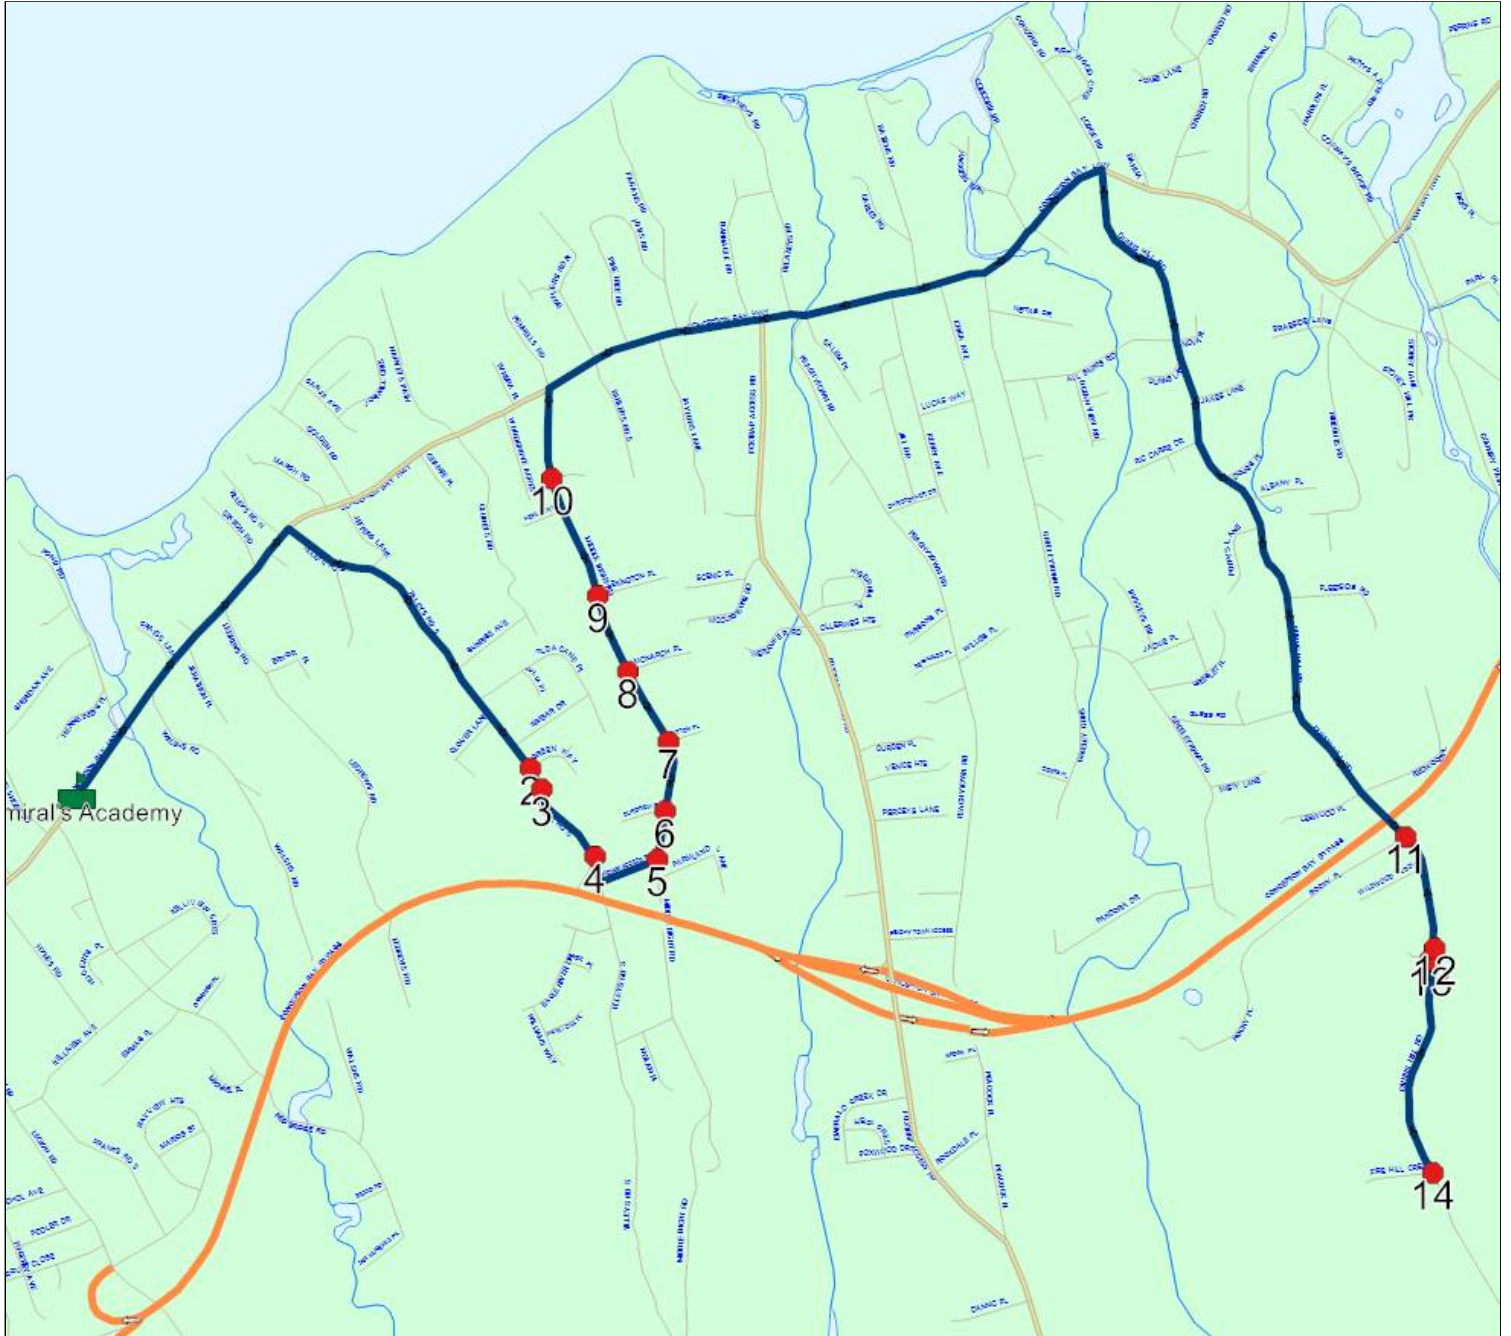

Description:

Schools: Admiral's Academy

Stops: 14

Start Time: 3:02 PM

End Time: 3:30 PM (28 min)

#	Arrival	Departure	Description
1	3:02 PM	3:05 PM	Admiral's Academy
2	3:08 PM	3:09 PM	TILLEYS RD S & GREEN WAY
3	3:09 PM		127 TILLEYS RD S
4	3:10 PM		153 TILLEYS RD S
5	3:11 PM	3:12 PM	MIDDLE BIGHT RD & MIDWAY ACCESS RD
6	3:13 PM		MIDDLE BIGHT RD & BURDREW PL
7	3:14 PM	3:15 PM	MIDDLE BIGHT RD & SUTTON PL
8	3:15 PM	3:16 PM	MIDDLE BIGHT RD & MONARCH PL
9	3:16 PM	3:17 PM	MIDDLE BIGHT RD & LEXINGTON PL
10	3:17 PM	3:18 PM	MIDDLE BIGHT RD & CEDARCREST PL
11	3:26 PM	3:27 PM	DUNNS HILL RD & ROCKY PL
12	3:27 PM	3:28 PM	289 DUNNS HILL RD
13	3:28 PM		318 DUNNS HILL RD
14	3:29 PM	3:30 PM	DUNNS HILL RD & FIRE HILL CRES

Ret: 2019-06-30

Route: 17-134-6 Run: 17-134-6B PM

Route: 17-134-7

Run: 17-134-7B AM

Description:

Stops: 15

Start Time: 8:10 AM

End Time: 8:43 AM (33 min)

Route: 17-134-7

Route: 17-134-7

Run: 17-134-7B PM

Description:

Stops: 15

Start Time: 3:02 PM

End Time: 3:34 PM (33 min)

Schools: Admiral's Academy (497)

Route: 17-134-7

Route: 17-134-8

Run: 17-134-8B AM

Description:

Stops: 11

Start Time: 8:18 AM

End Time: 8:42 AM (24 min)

Schools: Admiral's Academy (497)