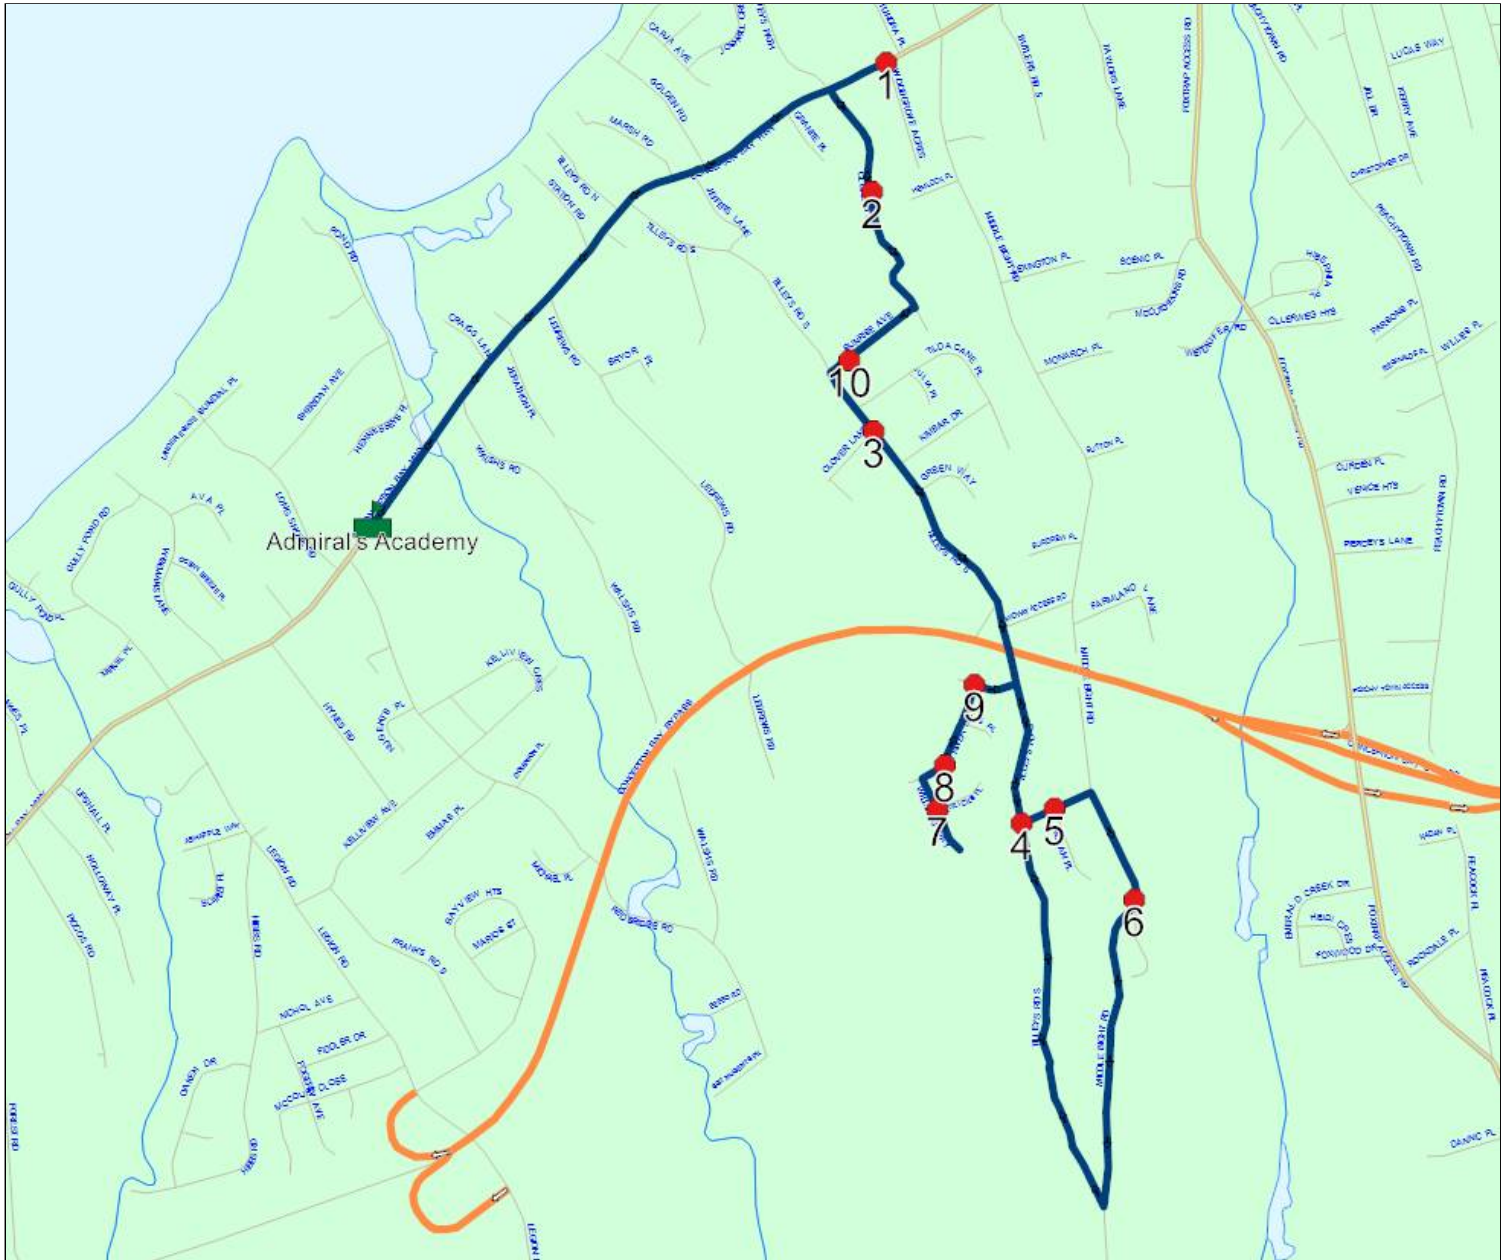

Route: 17-134-7

Route: 17-134-7

Run: 17-134-7B PM

Description:

Stops: 15

Start Time: 3:02 PM

End Time: 3:34 PM (33 min)

Schools: Admiral's Academy (497)

Route: 17-134-7

Route: 17-134-8

Run: 17-134-8B AM

Description:

Stops: 11

Start Time: 8:18 AM

End Time: 8:42 AM (24 min)

Schools: Admiral's Academy (497)

#	Arrival	Departure	Description
1	8:18 AM	8:19 AM	CONCEPTION BAY HWY & WOODGROVE ACRES
2		8:20 AM	43 CLUNEYS RD
3	8:22 AM	8:23 AM	TILLEYS RD S & CLOVER LANE
4		8:24 AM	TILLEYS RD S & MIDDLE RIDGE ACCESS RD
5	8:25 AM	8:26 AM	MIDDLE RIDGE ACCESS RD & NOLAN PL
6	8:26 AM	8:27 AM	62 MIDDLE RIDGE RD
7	8:32 AM	8:33 AM	WILLIAMS WAY & PATRICKS PL
8	8:33 AM	8:34 AM	18 EAGLE RIVER DR
9		8:34 AM	WHITE BEAR LANE & EAGLE RIVER DR
10		8:37 AM	21 SUNRISE AVE Ret: 2019-06-30
11	8:40 AM	8:42 AM	Admiral's Academy

Route: 17-134-8

Route: 17-134-8

Run: 17-134-8B PM

Description:

Stops: 11

Start Time: 3:02 PM

End Time: 3:25 PM (23 min)

Schools: Admiral's Academy (497)