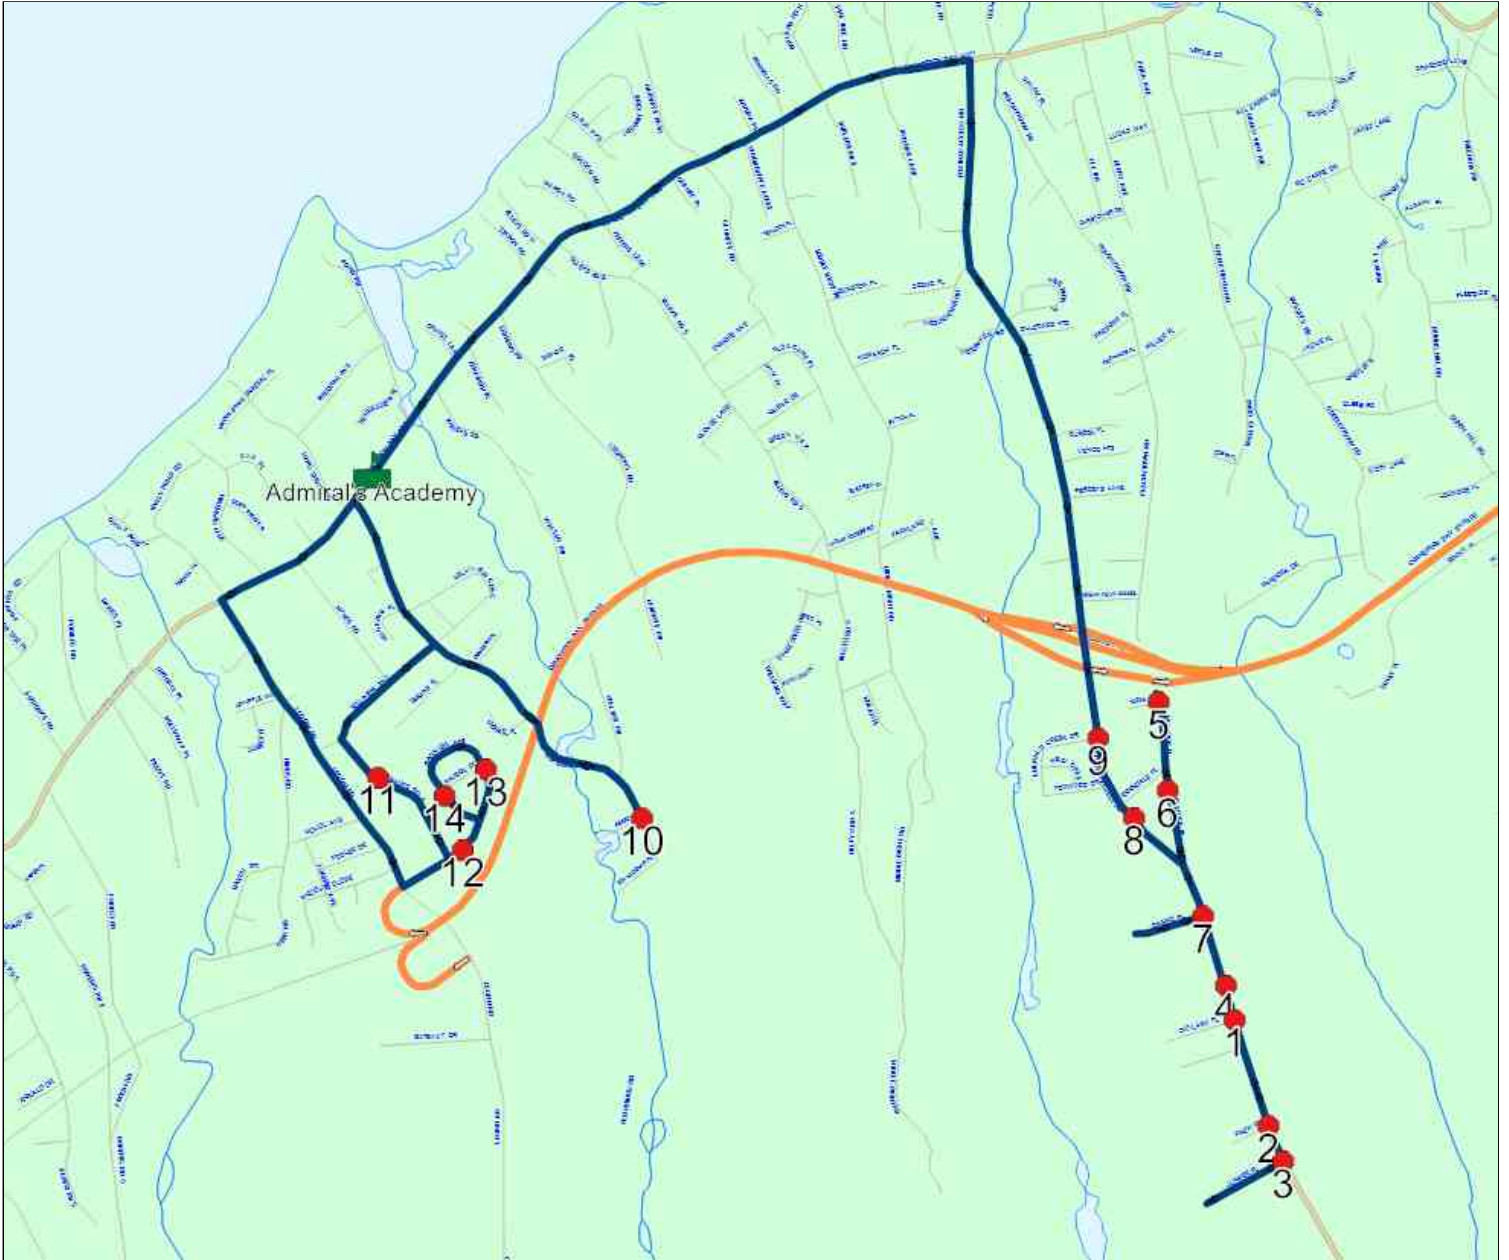

Description:

Schools: Admiral's Academy

Stops: 14

Start Time: 3:02 PM

End Time: 3:30 PM (28 min)

#	Arrival	Departure	Description
1	3:02 PM	3:05 PM	Admiral's Academy
2	3:08 PM	3:09 PM	TILLEYS RD S & GREEN WAY
3	3:09 PM		127 TILLEYS RD S
4	3:10 PM		153 TILLEYS RD S
5	3:11 PM	3:12 PM	MIDDLE BIGHT RD & MIDWAY ACCESS RD
6	3:13 PM		MIDDLE BIGHT RD & BURDREW PL
7	3:14 PM	3:15 PM	MIDDLE BIGHT RD & SUTTON PL
8	3:15 PM	3:16 PM	MIDDLE BIGHT RD & MONARCH PL
9	3:16 PM	3:17 PM	MIDDLE BIGHT RD & LEXINGTON PL
10	3:17 PM	3:18 PM	MIDDLE BIGHT RD & CEDARCREST PL
11	3:26 PM	3:27 PM	DUNNS HILL RD & ROCKY PL
12	3:27 PM	3:28 PM	289 DUNNS HILL RD
13	3:28 PM		318 DUNNS HILL RD
14	3:29 PM	3:30 PM	DUNNS HILL RD & FIRE HILL CRES

Ret: 2019-06-30

Route: 17-134-6 Run: 17-134-6B PM

Route: 17-134-7

Run: 17-134-7B AM

Description:

Stops: 15

Start Time: 8:10 AM

End Time: 8:43 AM (33 min)

Route: 17-134-7

Route: 17-134-7

Run: 17-134-7B PM

Description:

Stops: 15

Start Time: 3:02 PM

End Time: 3:34 PM (33 min)

Schools: Admiral's Academy (497)

Route: 17-134-7

Route: 17-134-8

Run: 17-134-8B AM

Description:

Stops: 11

Start Time: 8:18 AM

End Time: 8:42 AM (24 min)

Schools: Admiral's Academy (497)