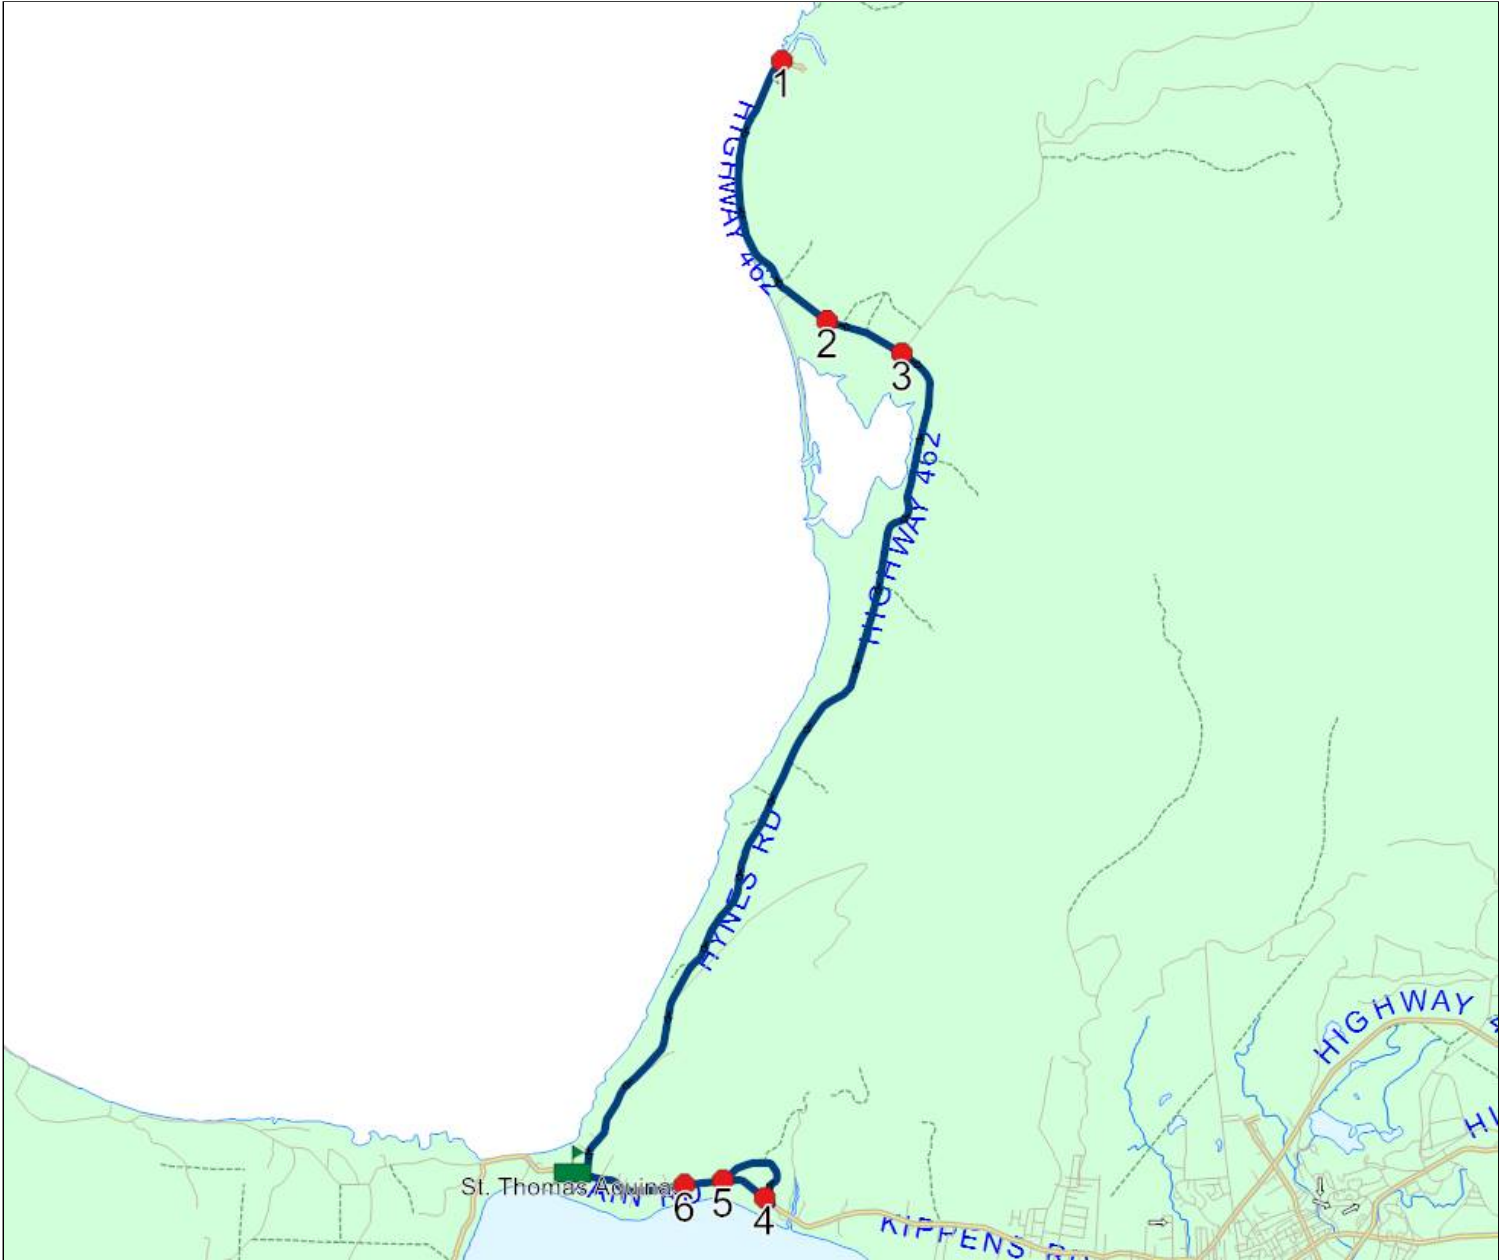

## Route: 18-070-6

Route: 18-070-6

Operator: Buckle's Busing  
 Vehicle: 18-070-6

Description:

Schools: St. Thomas Aquinas (111)

Run: 18-070-6 AM

Description:

Stops: 7

Start Time: 8:06 AM

End Time: 8:36 AM (30 min)

Schools: St. Thomas Aquinas (111)

Eff: 2018-09-01

Ret: 2023-06-30

#	Arrival	Departure	Description
1		8:06 AM	HIGHWAY 462 & HIGHWAY 462
2	8:10 AM	8:11 AM	HIGHWAY 462
3		8:12 AM	HIGHWAY 462 & HIGHWAY 462
4	8:31 AM	8:32 AM	41 MAIN RD
5	8:32 AM	8:33 AM	MAIN RD & ROMAINS RD
6		8:33 AM	117 MAIN RD
7	8:35 AM	8:36 AM	St. Thomas Aquinas Driveway

Route: 18-070-6

## Route: 18-070-6

Run: 18-070-6 PM

Description:

Stops: 7

Start Time: 2:50 PM

End Time: 3:24 PM (34 min)

Schools: St. Thomas Aquinas (111)

Eff: 2018-09-01