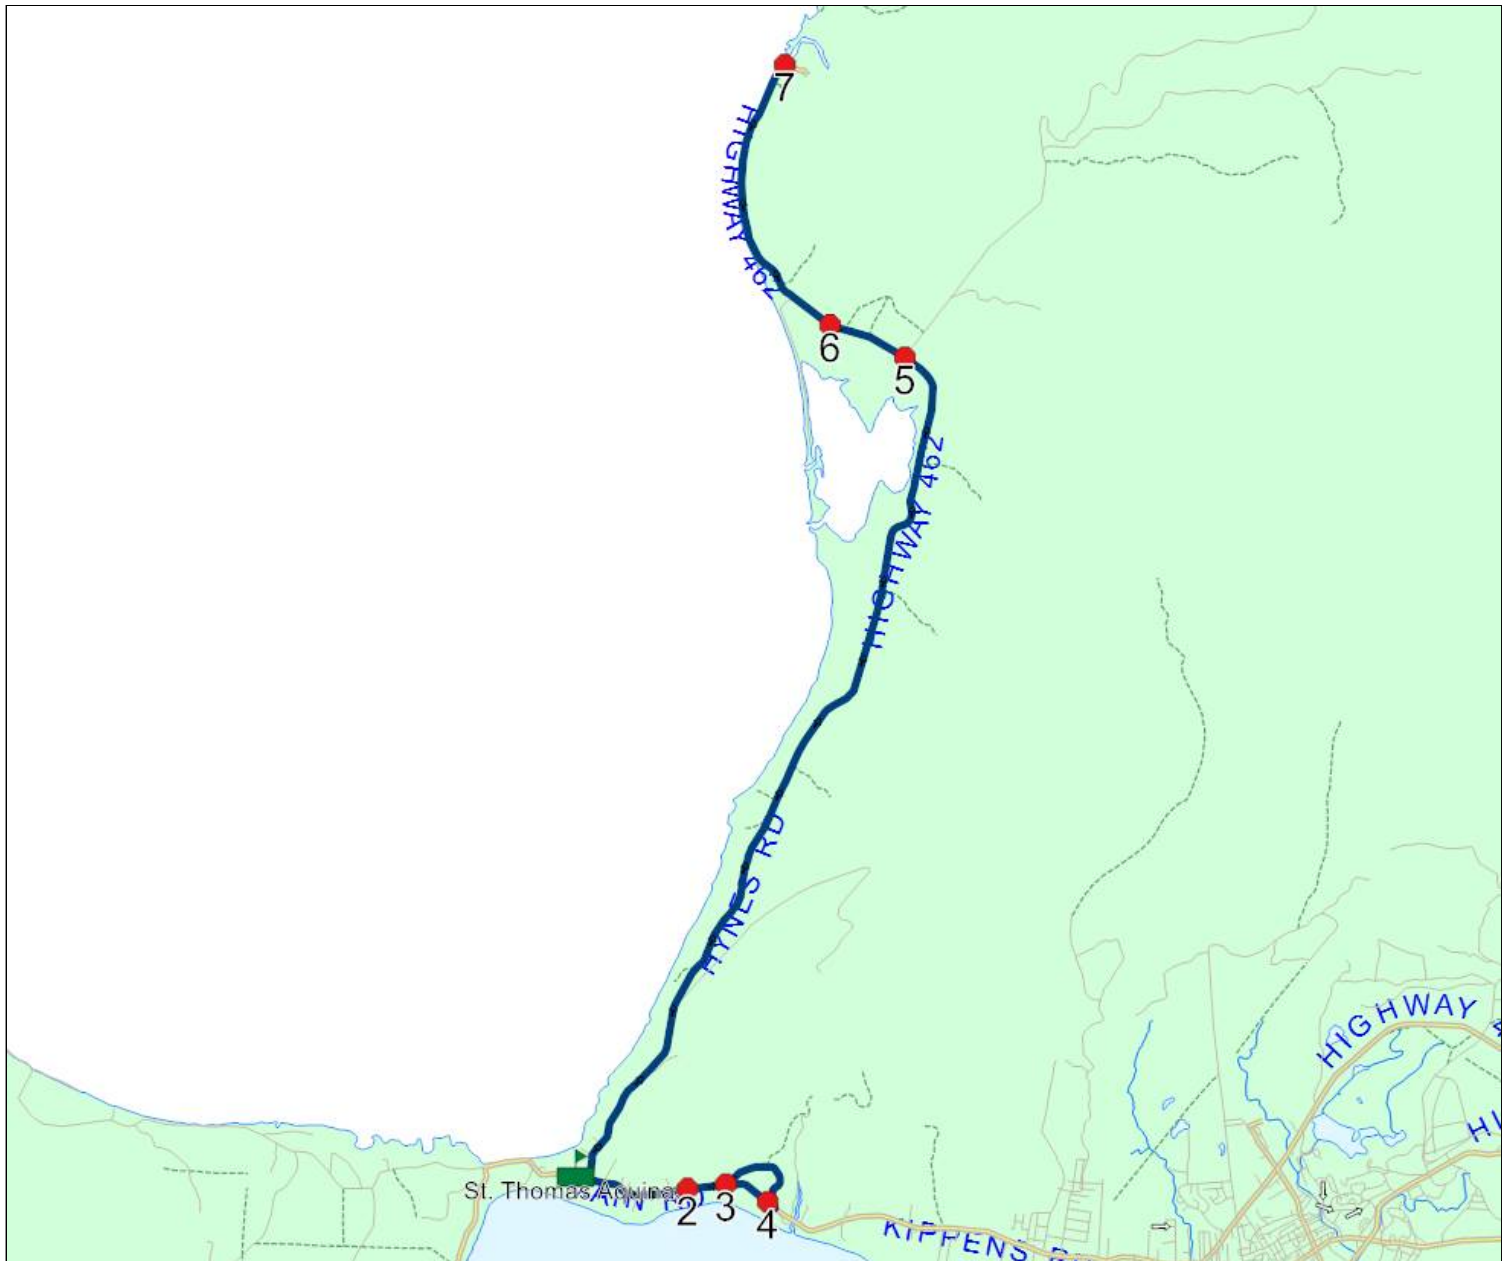

Route: 18-070-6

## Route: 18-070-6

Run: 18-070-6 PM

Description:

Stops: 7

Start Time: 2:50 PM

End Time: 3:24 PM (34 min)

Schools: St. Thomas Aquinas (111)

Eff: 2018-09-01

Ret: 2023-06-30

#	Arrival	Departure	Description
1	2:50 PM	2:55 PM	St. Thomas Aquinas Driveway
2	2:57 PM		117 MAIN RD
3	2:57 PM	2:58 PM	MAIN RD & ROMAINS RD
4	3:01 PM		41 MAIN RD
5	3:17 PM	3:18 PM	HIGHWAY 462 & HIGHWAY 462
6	3:19 PM	3:20 PM	HIGHWAY 462
7	3:24 PM		HIGHWAY 462 & HIGHWAY 462

Route: 18-070-8 Run: 18-070-8 AM