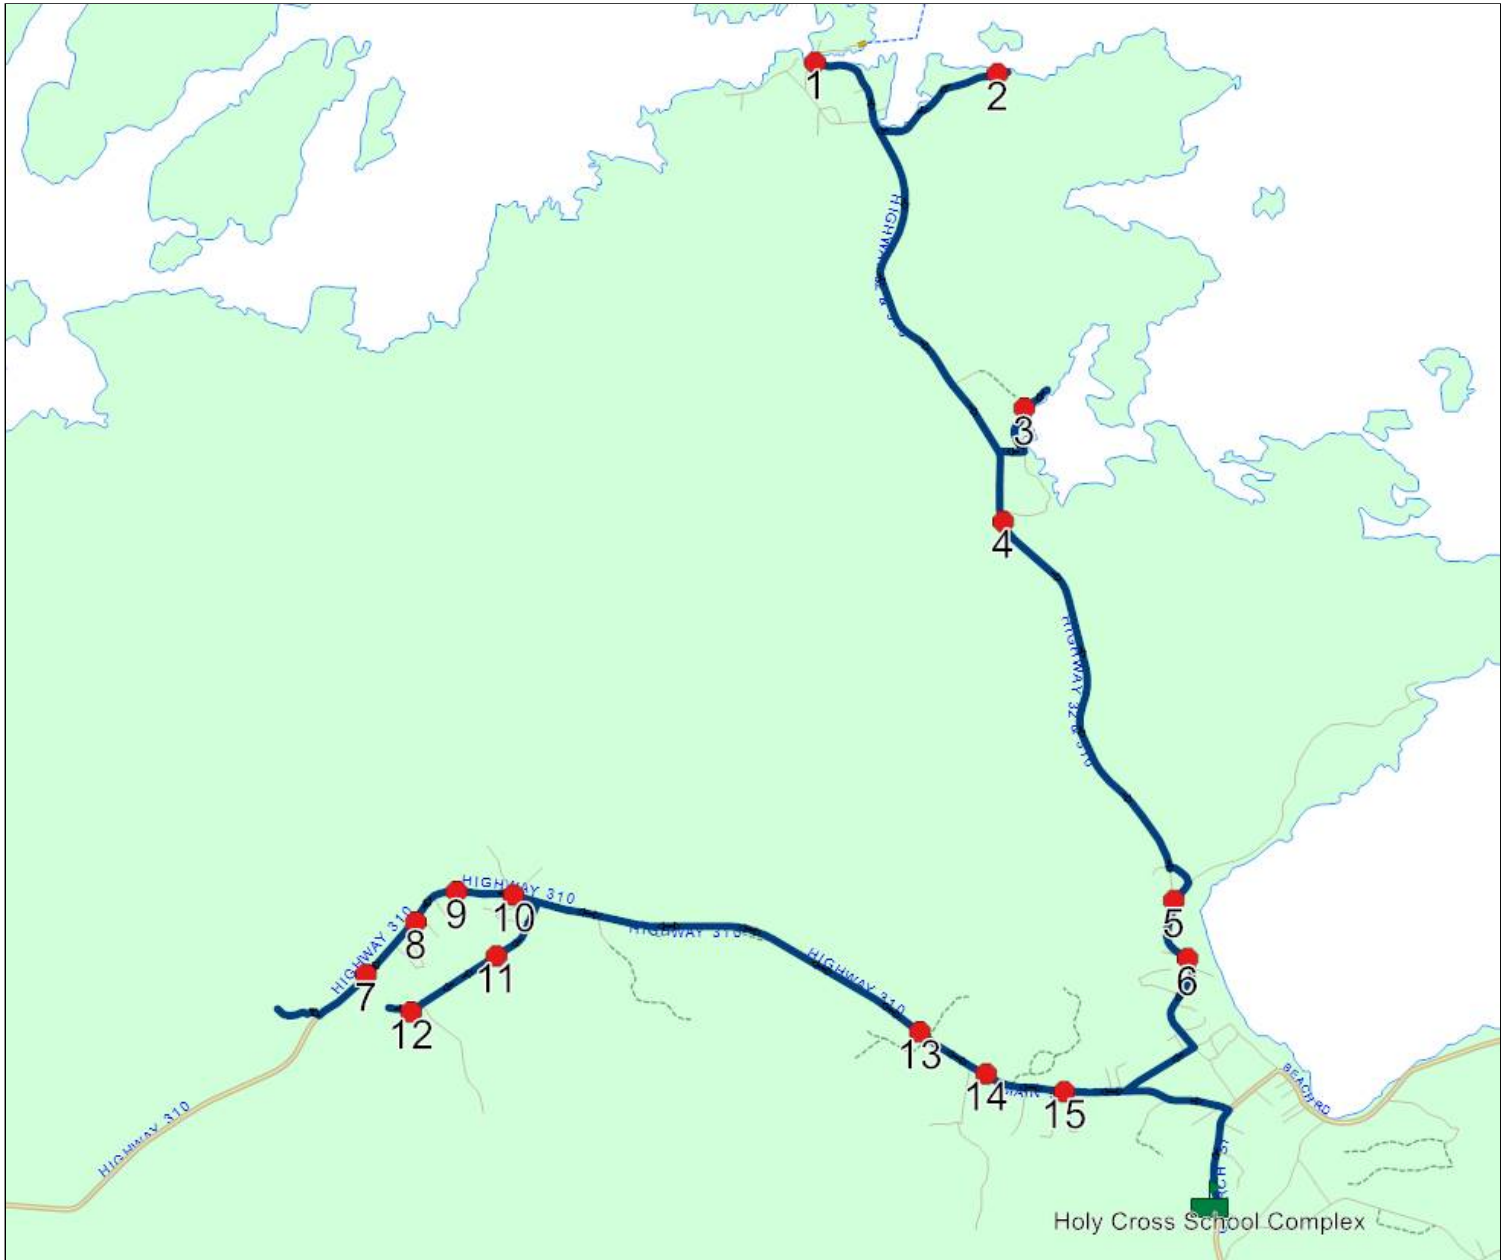

Route: GAN41 Run: HCSC-41 am

Total Active:	30.10 km	57 min
Total Deadhead:	0.00 m	0 min
Total Slack:		0 min