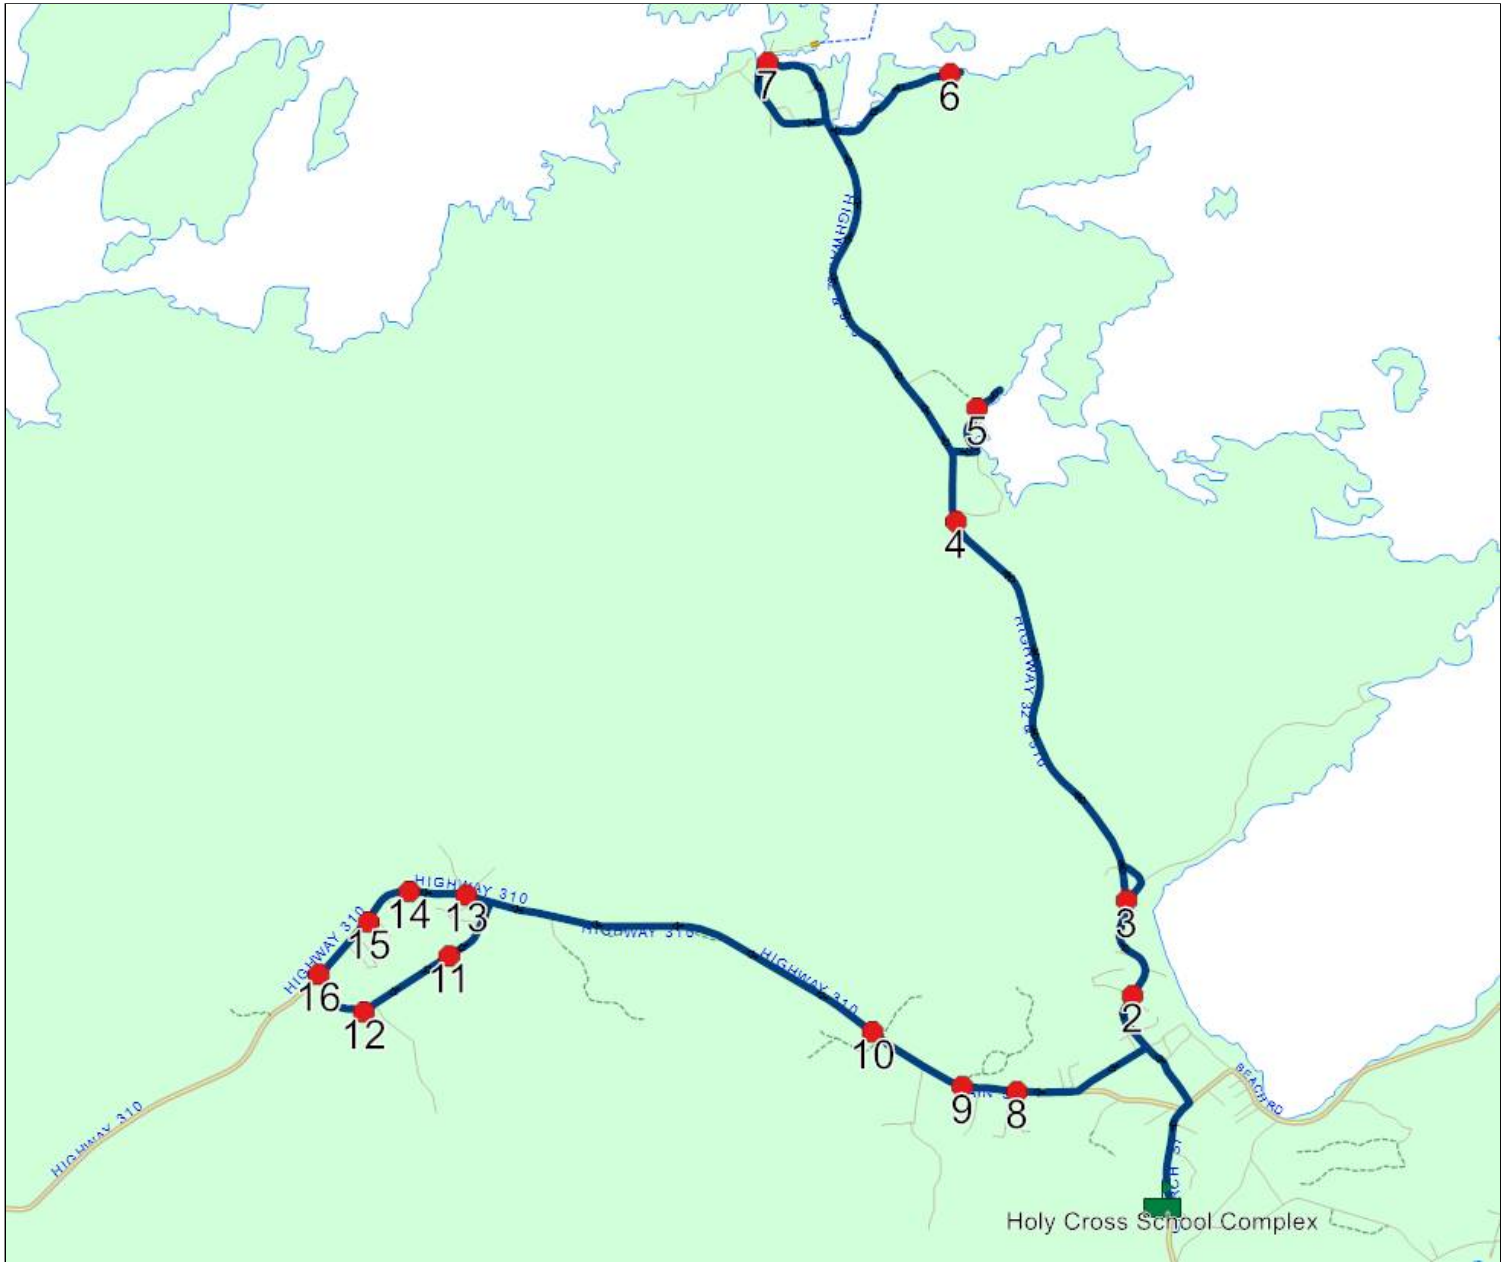

Route: GAN41 Run: HCSC-41 pm

Total Active:	30.76 km	59 min
Total Deadhead:	0.00 m	0 min
Total Slack:		0 min