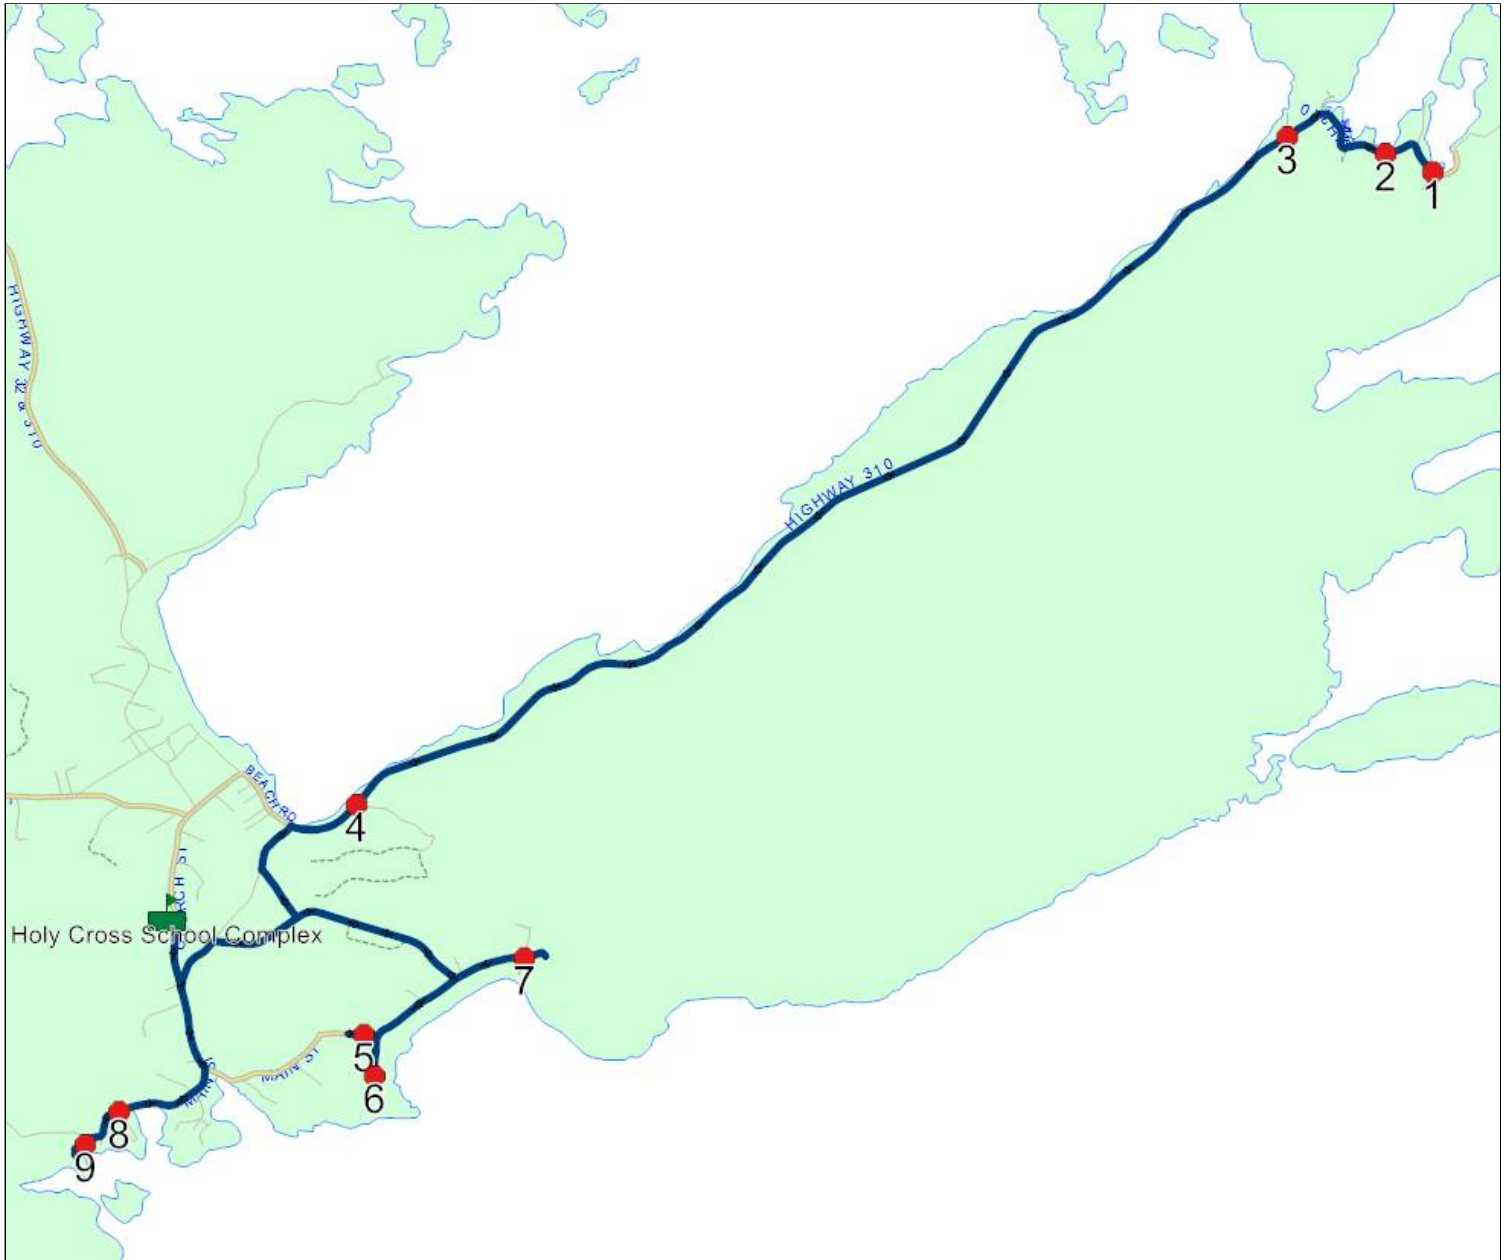

**Description:**

**Riders:** 27

**Stops:** 16

**Start Time:** 3:05 PM

**End Time:** 4:04 PM (59 min)

**Distance:** 30.76 km

**Schools:** Holy Cross School Complex

#	Arrival	Departure	Description
1	3:04 PM	3:05 PM	Holy Cross School Complex Driveway
2	3:09 PM		Ralphs Rd (North Side)
3	3:11 PM	3:12 PM	Dykes Rd (North Side)
4	3:14 PM		St. Chads
5	3:18 PM		35 St. Chads
6	3:27 PM		Tickle Rd
7	3:33 PM		Squid Island Turn
8	3:47 PM	3:48 PM	Fresh Mart
9	3:48 PM		Highway Depot
10	3:50 PM		Eastport Motel
11	3:55 PM		70 Whites Blvd
12	3:56 PM	3:57 PM	30 Whites Blvd
13	3:59 PM		Council Office
14	4:00 PM		G & R Office
15	4:01 PM	4:02 PM	B & H Store
16	4:04 PM		161 Main St.

**Description:**

**Riders:** 8

**Stops:** 10

**Start Time:** 8:00 AM

**End Time:** 8:32 AM (32 min)

**Distance:** 21.00 km

**Schools:** Holy Cross School Complex

#	Arrival	Departure	Description
1		8:00 AM	Sunday Ave
2		8:01 AM	Ocean Breeze
3		8:03 AM	Saltwater Pond
4		8:12 AM	Rocky Cove
5		8:15 AM	Sandy Cove Mail Box
6		8:17 AM	Sandy Cove Cabins
7		8:19 AM	Sandy Cove Beach
8		8:25 AM	Happy Adventure Turnaround
9		8:26 AM	Babstock's Rd
10	8:32 AM	8:33 AM	Holy Cross School Complex Driveway

**Total:** 21.00 km 8:00 AM - 8:32 AM 32 min

Route: GAN42 Run: HCSC-42 am

Total Active:	21.00 km	32 min
Total Deadhead:	0.00 m	0 min
Total Slack:		0 min

**Route: GAN42 Run: HCSC-42 pm**

**Route:** GAN42

**Operator:**

**Stops:** 10

**Start Time:** 3:05 PM

**End Time:** 3:36 PM (31 min)

**Distance:** 20.88 km

**Schools:** Holy Cross School Complex

#	Arrival	Departure	Description
1	3:04 PM	3:05 PM	Holy Cross School Complex Driveway
2	3:09 PM		Babstock's Rd
3	3:10 PM		Happy Adventure Turnaround
4	3:15 PM		Sandy Cove Beach
5	3:17 PM		Sandy Cove Cabins
6	3:19 PM		Sandy Cove Mail Box
7	3:23 PM		Rocky Cove
8	3:32 PM		Saltwater Pond
9	3:34 PM		Ocean Breeze
10	3:36 PM		Sunday Ave.