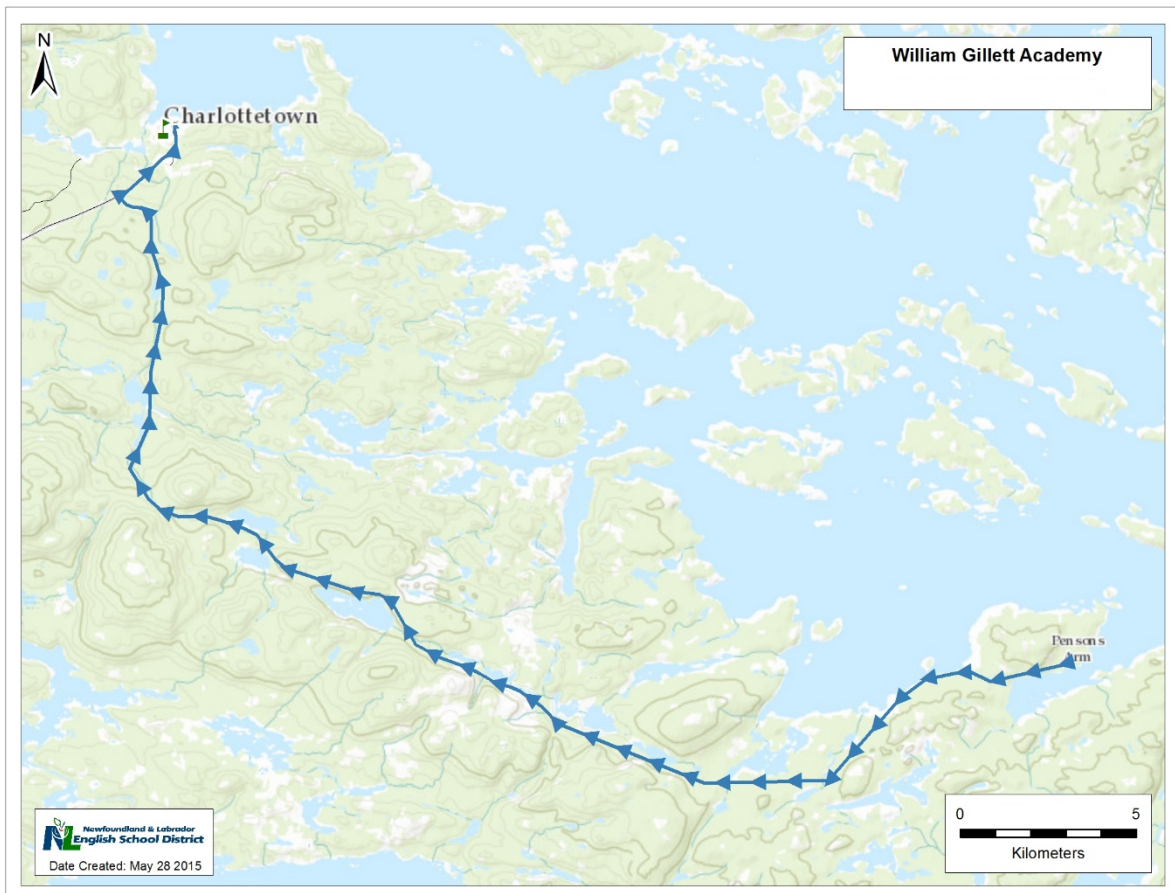

NLESD-WR-15-351-1

Pinsent's Arm to William Gillett Academy.

*Route subject to change*

Service Provider: Sandra Campbell

School(s) Served: William Gillett Academy

Stops (in order of travel)

To be determined

First Pick-up: 7:35 a.m.  
Arrive School: 8:30 a.m.

Depart School: 3:10 p.m.  
Last Drop-off: 4:05 p.m.

*Times approximate*

NLESD-WR-15-351-2

Pinsent's Arm to William Gillett Academy.

*Route subject to change*

Service Provider: Sandra Campbell

School(s) Served: William Gillett Academy

Stops (in order of travel)

To be determined

First Pick-up: 7:35 a.m.  
Arrive School: 8:30 a.m.

Depart School: 3:10 p.m.  
Last Drop-off: 4:05 p.m.

*Times approximate*