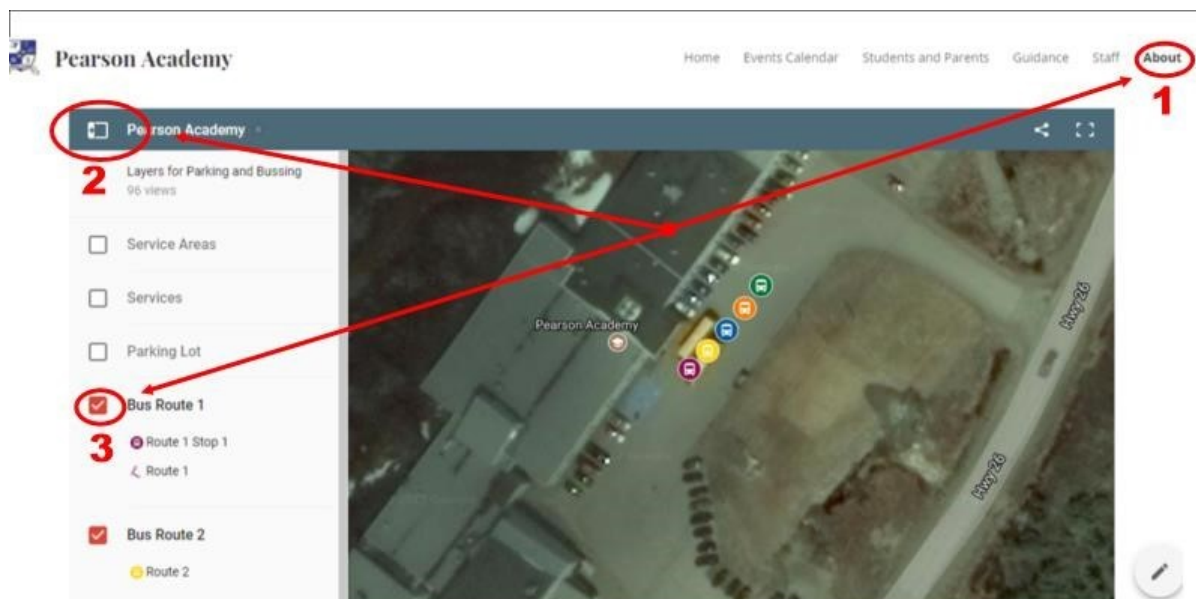

Pearson Academy

BUSSING

Route #	Leaving	Route
1 - Purple Driver: Mr. Dean Knee	8:15 am	POOL'S ISLAND to BADGER'S QUAY, HERMIT COVE
2 - Yellow Driver: Mrs. Maxine Stagg	7:55 am	GREENSPOND, VALLEYFIELD
3 - BLUE Driver: Mrs. Sheila Starkes	8:20 am	VALLEYFIELD (Starting at United Church), BADGER'S QUAY, BROOKFIELD
4 - Orange Driver: Mr. Len Stagg	7:45 am	DEADMAN'S BAY, LUMSDEN, POUND COVE
5 - Green Driver: Mr. Shane Hounsell	7:55 am	CAPE FRELLS, NEWTOWN, TEMPLEMAN, Selected stops in WESLEYVILLE

Note: All bus routes are available on google maps. Referring to the picture below please visit the Pearson Website (www.pearsonacademy.k12.nf.ca), click the **ABOUT(1)** link on and select the **Square in upper left(2)** and then choose your **ROUTE (3)** based on the above information.

In the event there is a change in the above schedule, after the first week of class (once enrolment is determined), you will be notified prior to the change taking place.