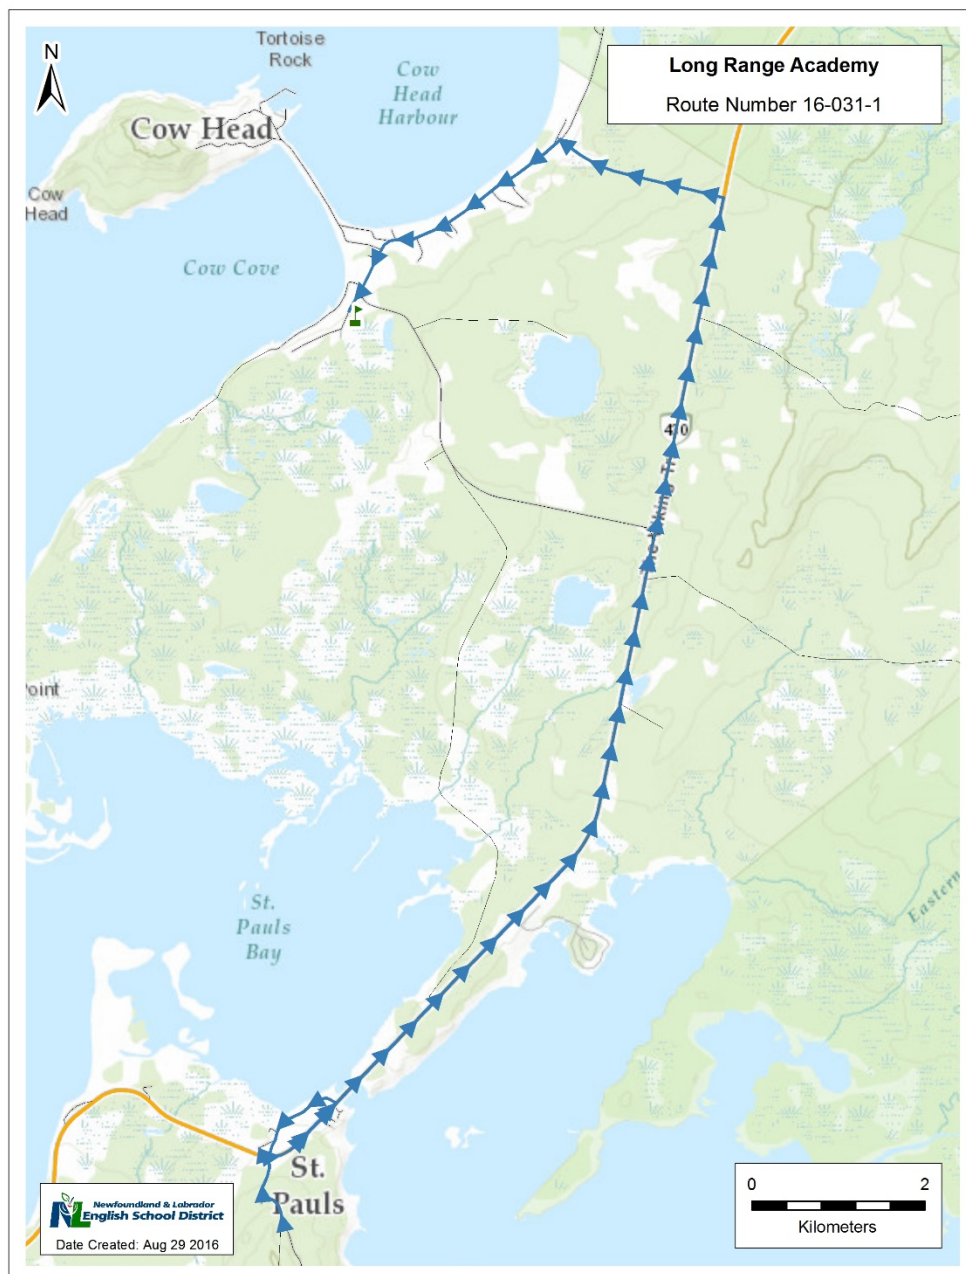

NLESD-WR-16-031-1

St. Paul's to Cow Head **via Main St.**

Route subject to change

Service Provider: Northern Tire & Automotive

School(s) Served: Long Range Academy

Stops (in order of travel)

To Be Determined

First Pick-up: 8:05 a.m.

Depart School: 3:07 p.m.

Arrive School: 8:30 a.m.

Last Drop-off: 3:32 p.m.

Time approximate

NLESD-WR-16-031-1

Parson's Pond to Cow Head

Route subject to change

Service Provider: Northern Tire & Automotive

School(s) Served: Long Range Academy

Stops (in order of travel)

To Be Determined

First Pick-up: 8:00 a.m.

Depart School: 3:07 p.m.

Arrive School: 8:30 a.m.

Last Drop-off: 3:37 p.m.

Time approximate