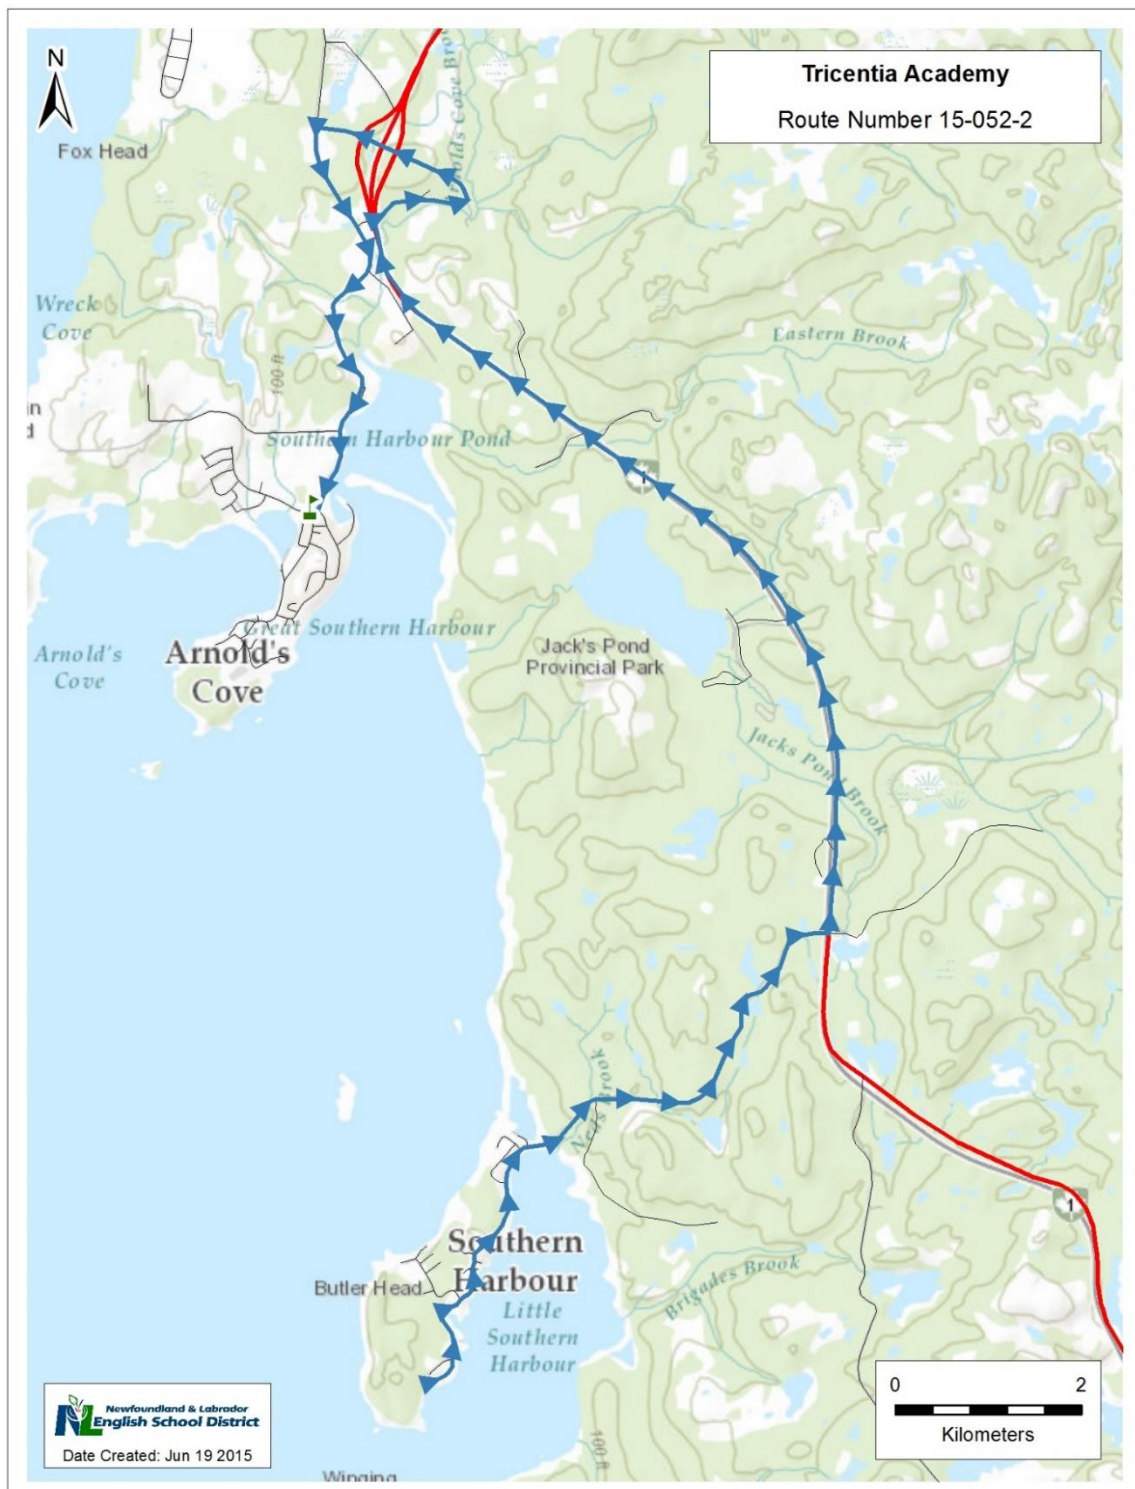

NLESD-ER-15-052-2

Southern Harbour to Arnold's Cove via Arnold's Cove station with a pick-up at Southern Harbour Highway Junction. **This route provides a Kindergarten route at noon for the 2015-2016 school year**

Route subject to change

Service Provider: Vardy Villa Ltd.

School(s) Served: Tricentia Academy

Stops (in order of travel)

To be determined

First Pick-up: 7:50 a.m.
Arrive School: 8:30 a.m.

Depart School: 3:00 p.m.
Last Drop-off: 3:40 p.m.

Times approximate