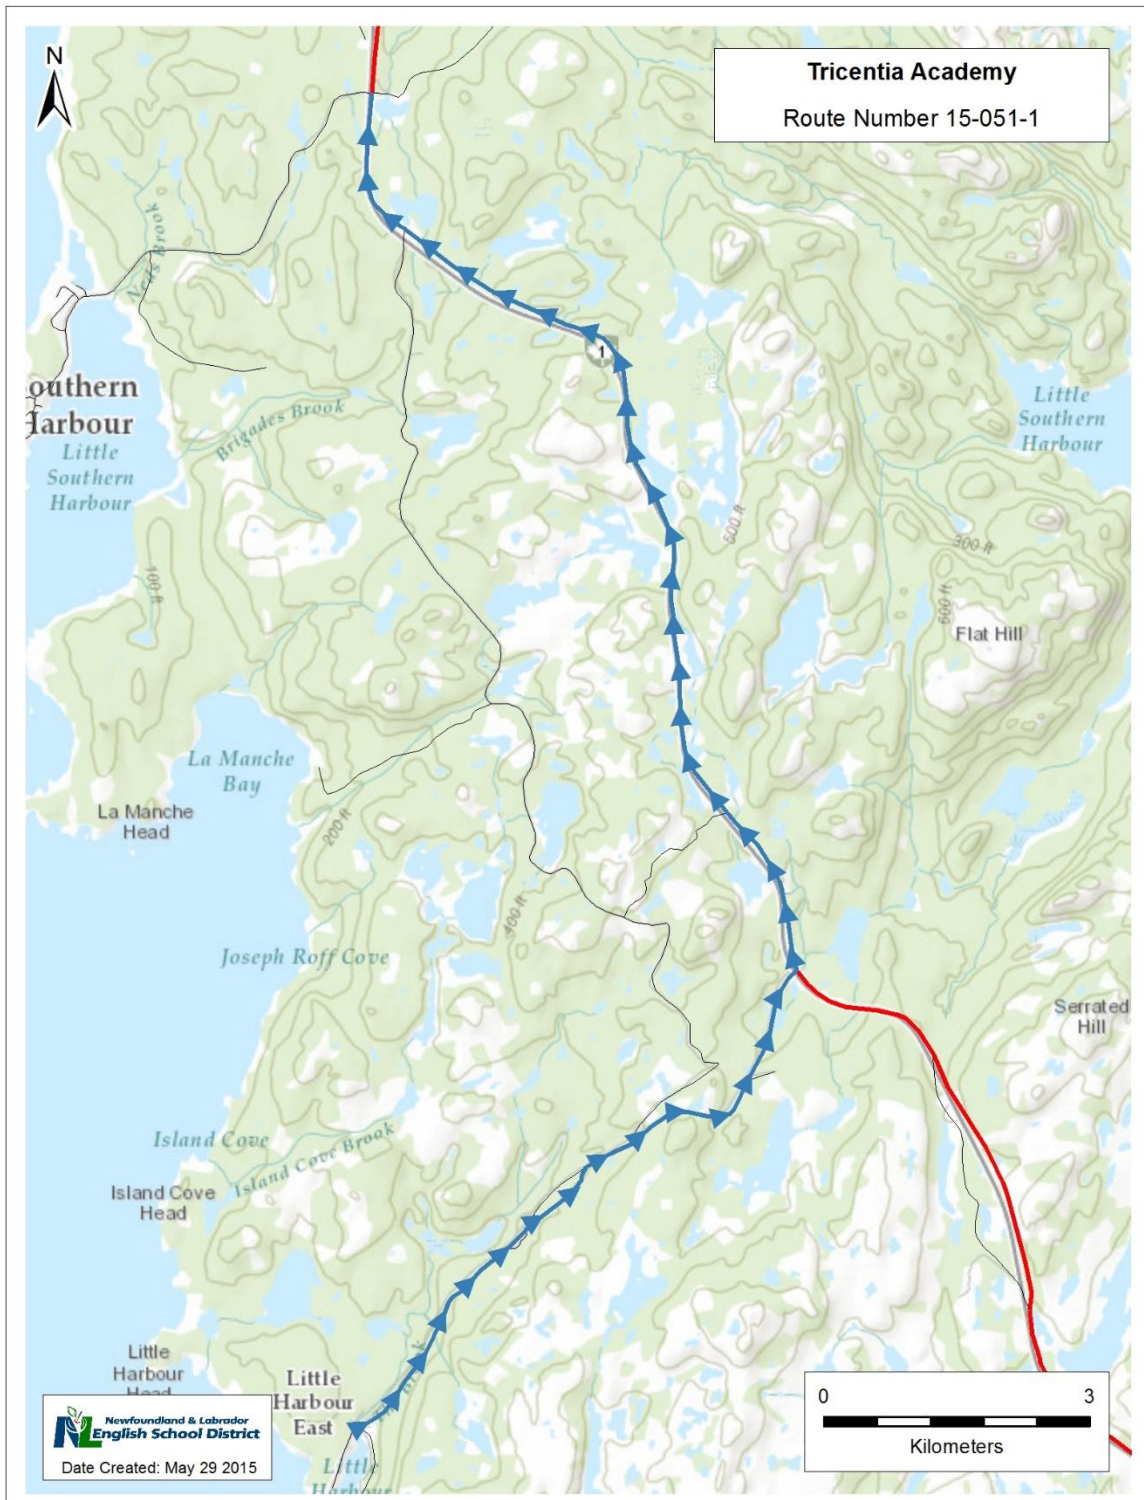

NLESD-ER-15-051-1

Little Harbour East to Southern Harbour Highway Junction to meet full sized bus coming from Southern Harbour.

Route subject to change

Service Provider: Vardy Villa Ltd.

School(s) Served: Tricentia Academy

Stops (in order of travel)

To be determined

First Pick-up: 7:40 a.m.

Arrive Transfer Point: 8:00 a.m.

Arrive Transfer Point: 3:10 p.m.

Last Drop-off: 3:30 p.m.

Times approximate

NLESD-ER-15-052-1

Stops (in order of travel)

To be determined

First Pick-up: 7:55 a.m.
Arrive School: 8:30 a.m.

Depart School: 3:00 p.m.
Last Drop-off: 3:35 p.m.

Times approximate

NLESD-ER-15-052-2

Southern Harbour to Arnold's Cove via Arnold's Cove station with a pick-up at Southern Harbour Highway Junction. **This route provides a Kindergarten route at noon for the 2015-2016 school year**

Route subject to change

Service Provider: Vardy Villa Ltd.

School(s) Served: Tricentia Academy

Stops (in order of travel)

To be determined

First Pick-up: 7:50 a.m.
Arrive School: 8:30 a.m.

Depart School: 3:00 p.m.
Last Drop-off: 3:40 p.m.