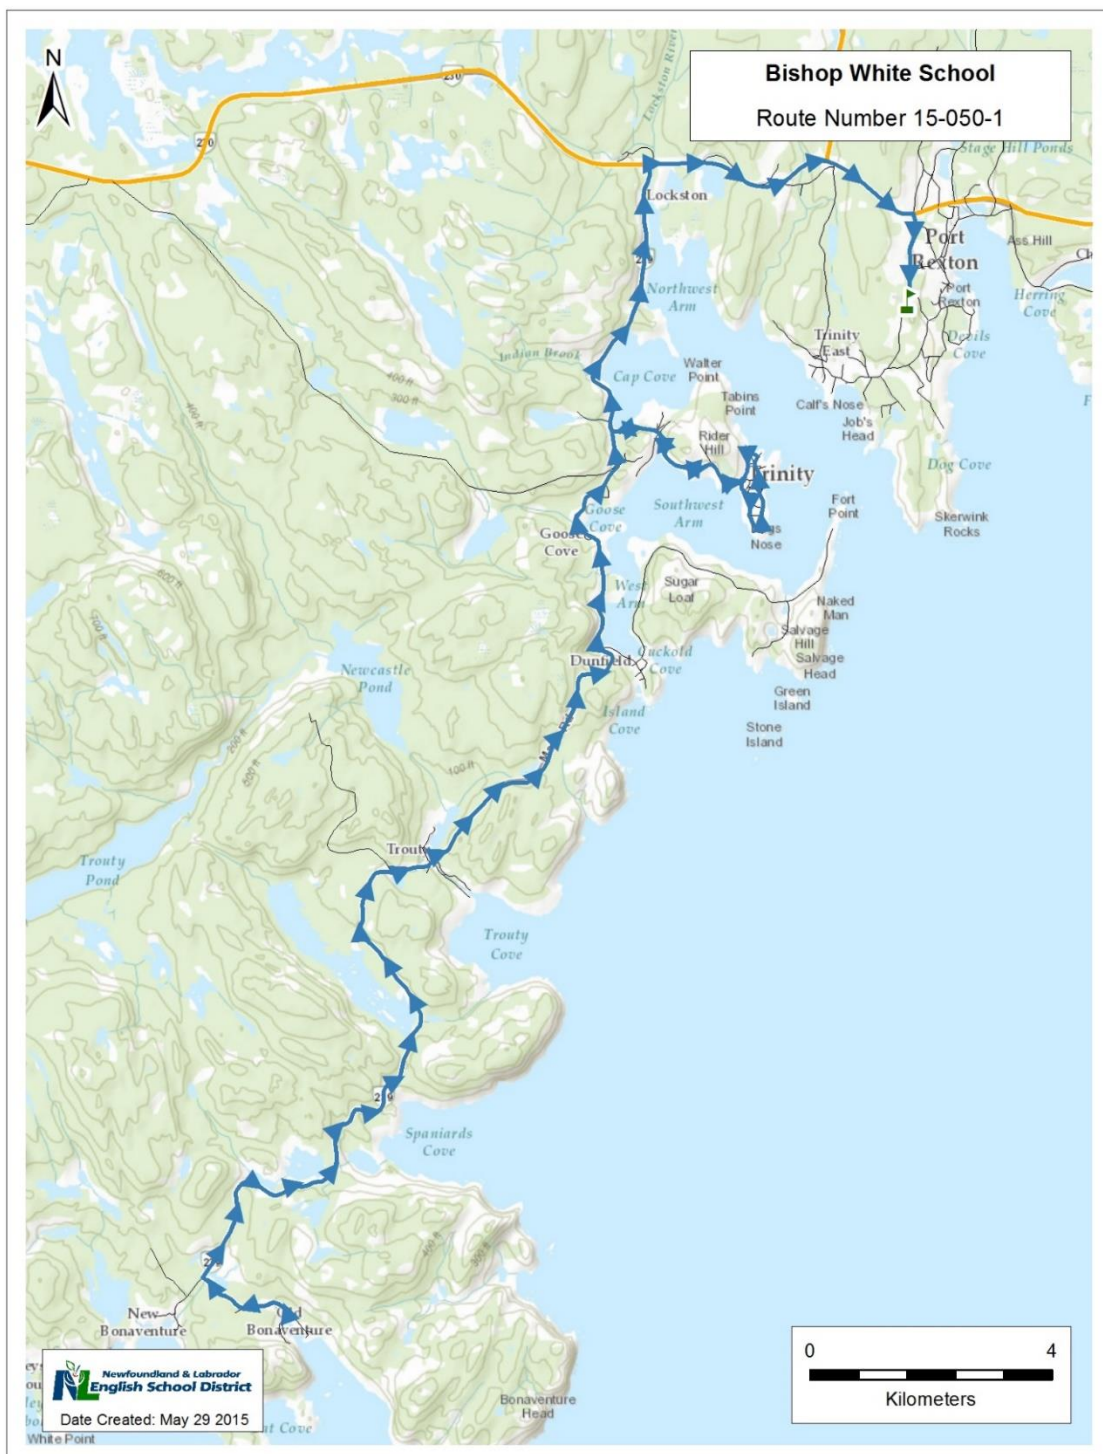

NLESD-ER-15-050-1

New Bonaventure to Port Rexton via Old Bonaventure, Trouty, Dunfield, and Trinity.
This route provides a Kindergarten route at noon for the 2015-2016 school year only.

Route subject to change

Service Provider: Vardy Villa Ltd.

School(s) Served: Bishop White

Stops (in order of travel)

To be determined

First Pick-up: 7:40 a.m.

Arrive School: 8:30 a.m.

Depart School: 2:50 p.m.

Last Drop-off: 3:40 p.m.

Times approximate

NLESD-ER-15-50-2

English Harbour to Port Rexton via Champney's and Champney's West. **This route provides a Kindergarten route at noon for the 2015-2016 school year only.**

Route subject to change

Service Provider: Vardy Villa Ltd.

School(s) Served: Bishop White

Stops (in order of travel)

To be determined

First Pick-up: 7:50 a.m.
Arrive School: 8:30 a.m.

Depart School: 2:50 p.m.
Last Drop-off: 3:30 p.m.