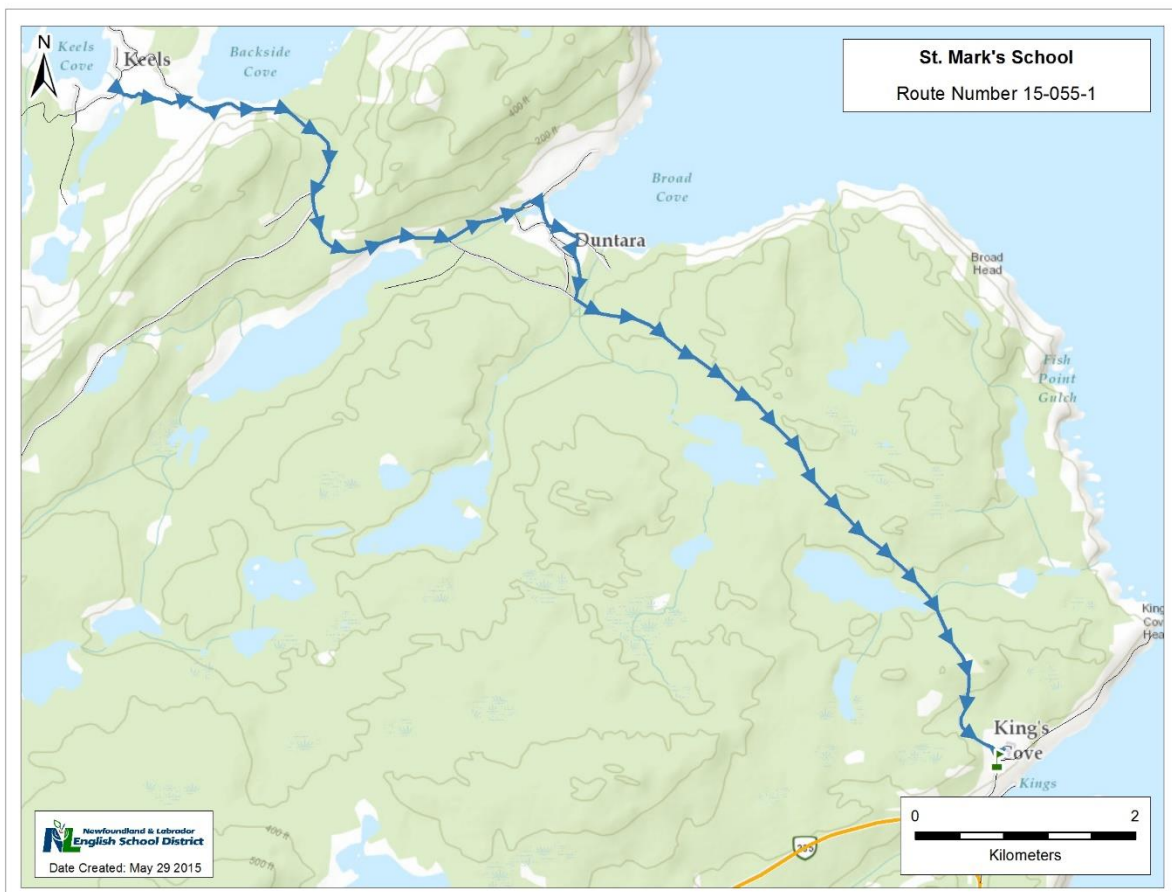

Stops (in order of travel)

To be determined

First Pick-up: 8:00 a.m.  
Arrive School: 8:20 a.m.

Depart School: 3:05 p.m.  
Last Drop-off: 3:25 p.m.

*Times approximate*

NLESD-ER-15-055-2

Tickle Cove to HWY 235 junction to meet with bus coming from Summerville

*Route subject to change*

Service Provider: Catherine Connors

School(s) Served: St. Mark's School

Stops (in order of travel)

To be determined

First Pick-up: 7:55 a.m.  
Arrive Transfer Point: 8:10 a.m.

Arrive Transfer Point: 3:15 p.m.  
Last Drop-off: 3:30 p.m.

*Times approximate*

NLESD-ER-15-053-1

Summerville to King's Cove via Plate Cove West, and Plate Cove East with pick-up at Tickle Cove Junction. **This route provides a Kindergarten route at noon for the 2015-2016 school year**

*Route subject to change*

Service Provider: Catherine Connors

School(s) Served: St. Mark's School

Stops (in order of travel)

To be determined

First Pick-up: 7:45 a.m.  
Arrive School: 8:20 a.m.

Depart School: 3:05 p.m.  
Last Drop-off: 3:40 p.m.