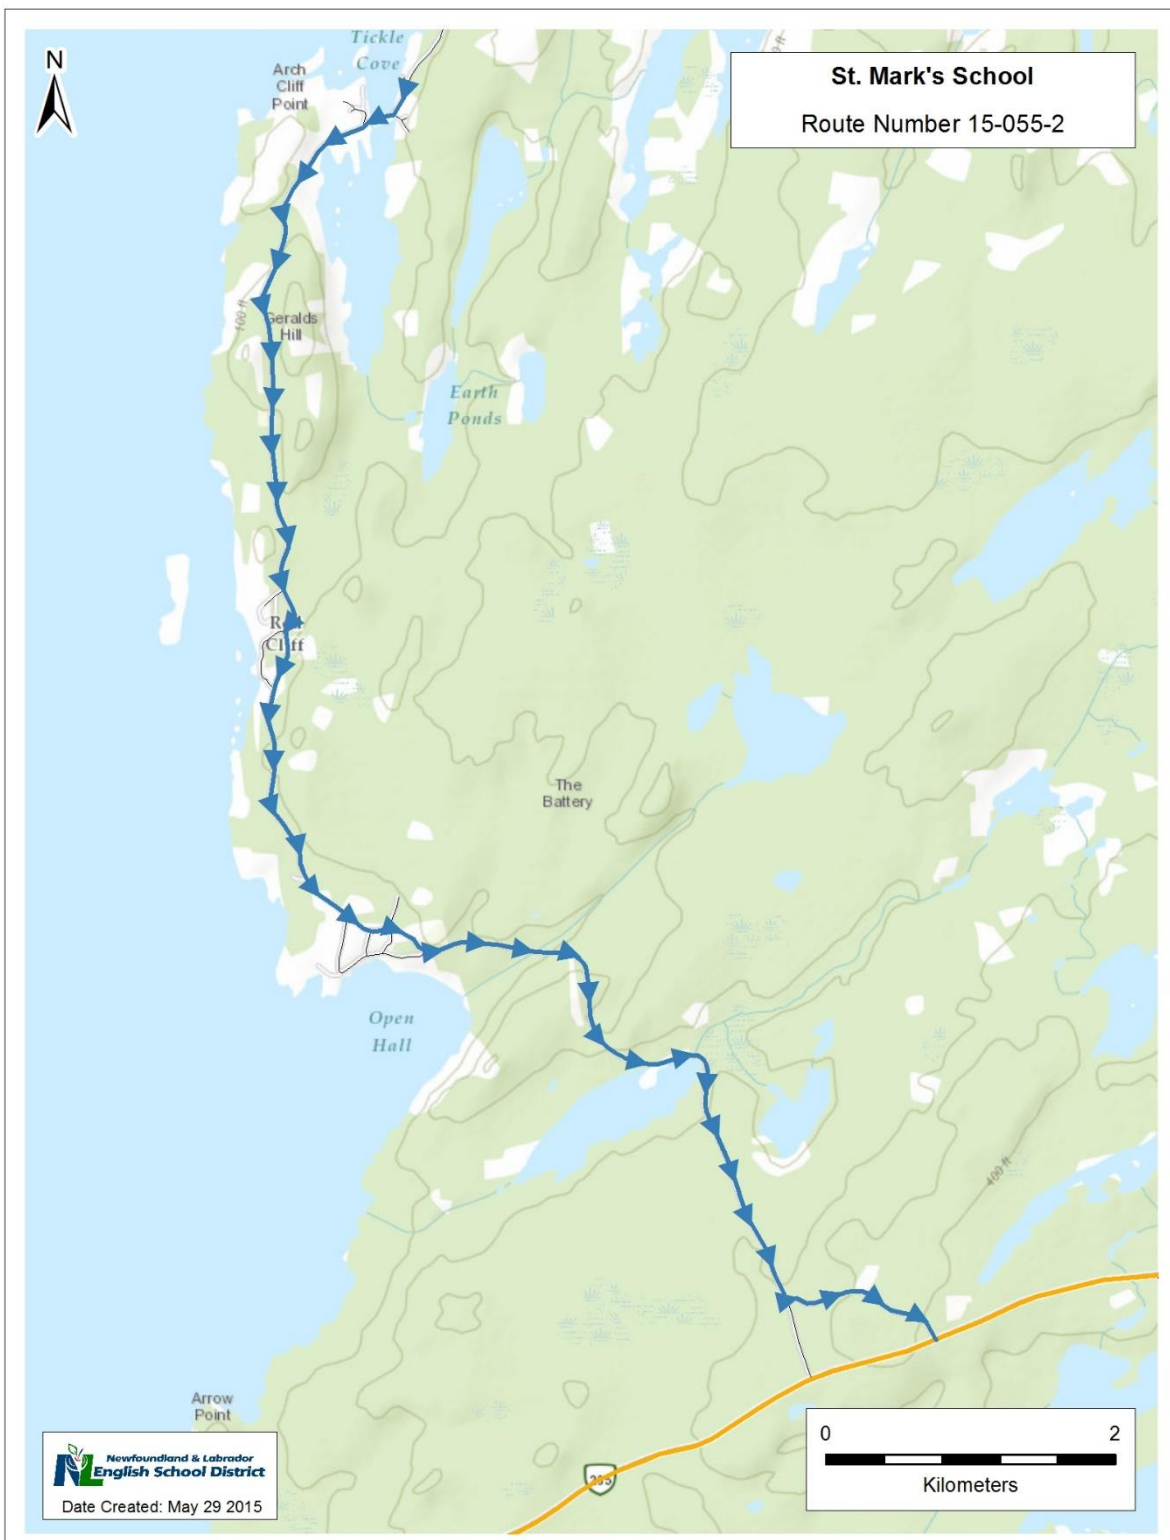

Stops (in order of travel)

To be determined

First Pick-up: 8:00 a.m.  
Arrive School: 8:20 a.m.

Depart School: 3:05 p.m.  
Last Drop-off: 3:25 p.m.

*Times approximate*

NLESD-ER-15-055-2

Tickle Cove to HWY 235 junction to meet with bus coming from Summerville

*Route subject to change*

Service Provider: Catherine Connors

School(s) Served: St. Mark's School

Stops (in order of travel)

To be determined

First Pick-up: 7:55 a.m.  
Arrive Transfer Point: 8:10 a.m.

Arrive Transfer Point: 3:15 p.m.  
Last Drop-off: 3:30 p.m.

*Times approximate*

NLESD-ER-15-053-1

Summerville to King's Cove via Plate Cove West, and Plate Cove East with pick-up at Tickle Cove Junction. **This route provides a Kindergarten route at noon for the 2015-2016 school year**

*Route subject to change*

Service Provider: Catherine Connors

School(s) Served: St. Mark's School

Stops (in order of travel)

To be determined

First Pick-up: 7:45 a.m.  
Arrive School: 8:20 a.m.

Depart School: 3:05 p.m.  
Last Drop-off: 3:40 p.m.